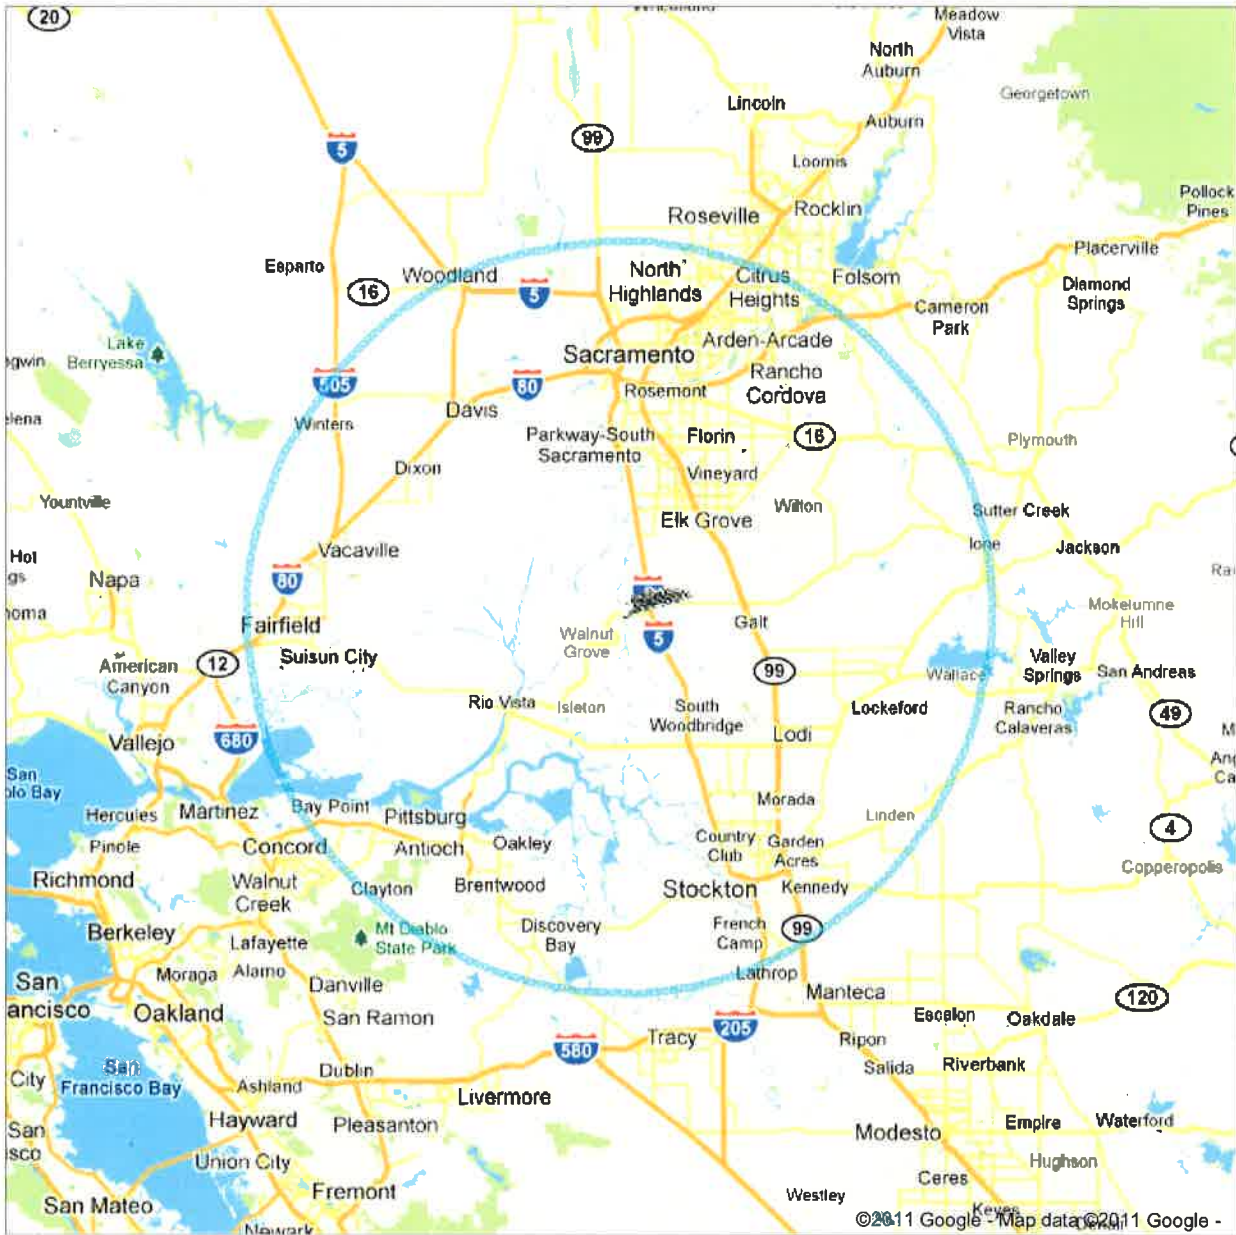

Get Google Maps on your phone
Text the word "GMAPS" to 466453

Displaying content from transition.fcc.gov

The content displayed below and overlaid onto this map is provided by a third party, and Google is not responsible for it. Information you enter below may become available to the third party.

60 dBu Service Contour for KXPR, 88.9 MHz, Sacramento, CA

-  KXPR, Sacramento, CA
88.9 MHz -- FCC File No. BLED-19950926KB
- 60 dBu Service contour