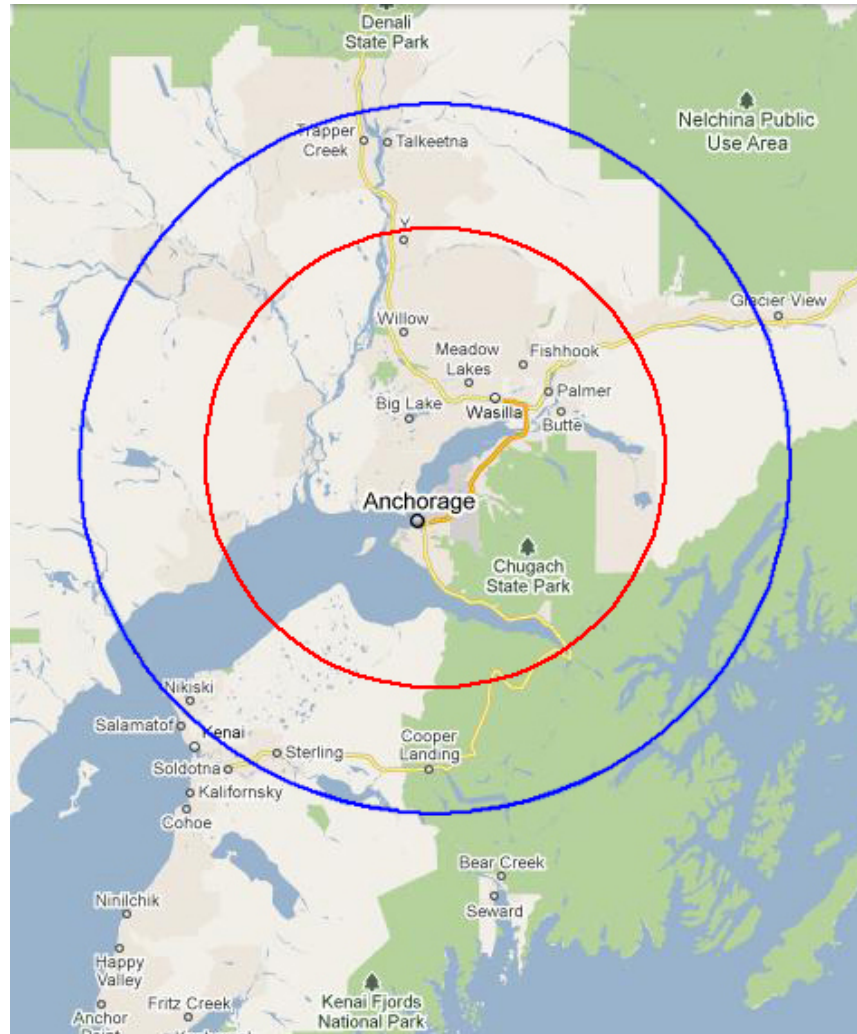

KOAN

FM 95.1 ★ AM 1080

ALASKA'S CONSERVATIVE TALK

Coverage Map

Alaska Integrated Media Inc.
4700 Business Park Boulevard Bldg E Suite 44
Anchorage, Alaska 99503
P. 907-522-1018 F. 907-522-1017

ALASKA INTEGRATED MEDIA INC.