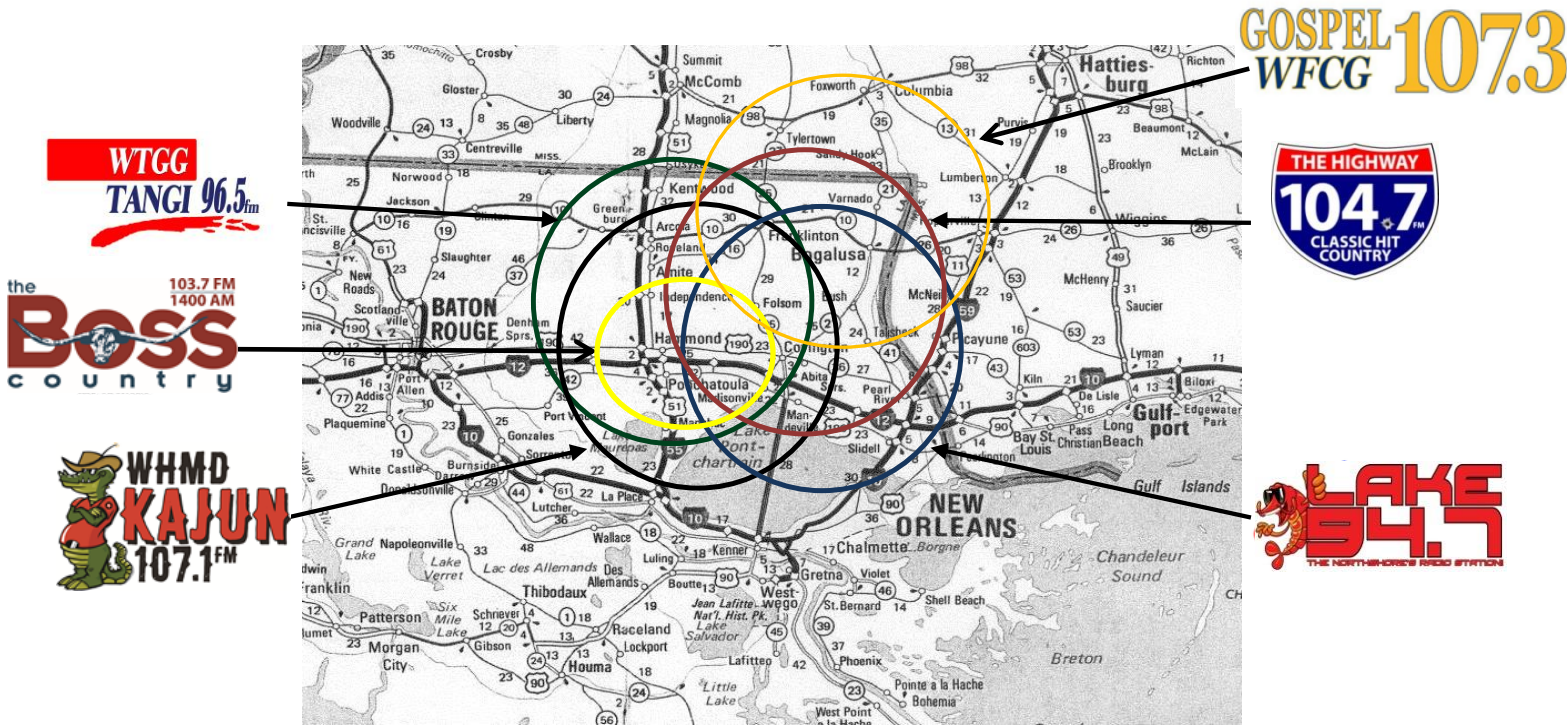

Louisiana Map and Profiles

107.1 WHMD~FM

Kajun 107.1 plays Country Music favorites including classic country music as well as the new country that's burning up the current charts. Listeners are persons 25-54.

94.7 WYLK-FM

94.7 WYLK plays HOT Adult Contemporary which is a "hybrid" of current hits as well as popular hits over the past 15 years. Hot AC is designed to appeal to the general listening population. Our listeners are adults ages 25-54 and approximately 60% Female.

104.7 WJSH~FM

104.7 WJSH "The Highway" plays Classic Hit Country from the 60's into the 90's. The Highway 104.7 is a solid, stable format that attracts loyal listeners. The format is freshened by daily features, themed weekends, specialty programs, and local content.

WFCG-FM 107.3 FM – Southern Gospel

The Only local station featuring a Mix of Southern Gospel and Blue Grass. Offering Local News, Sports, Weather, Daily Devotions and Sunday Morning Worship Services. Local Weekly Morning Show Hosted by Drake Casey.