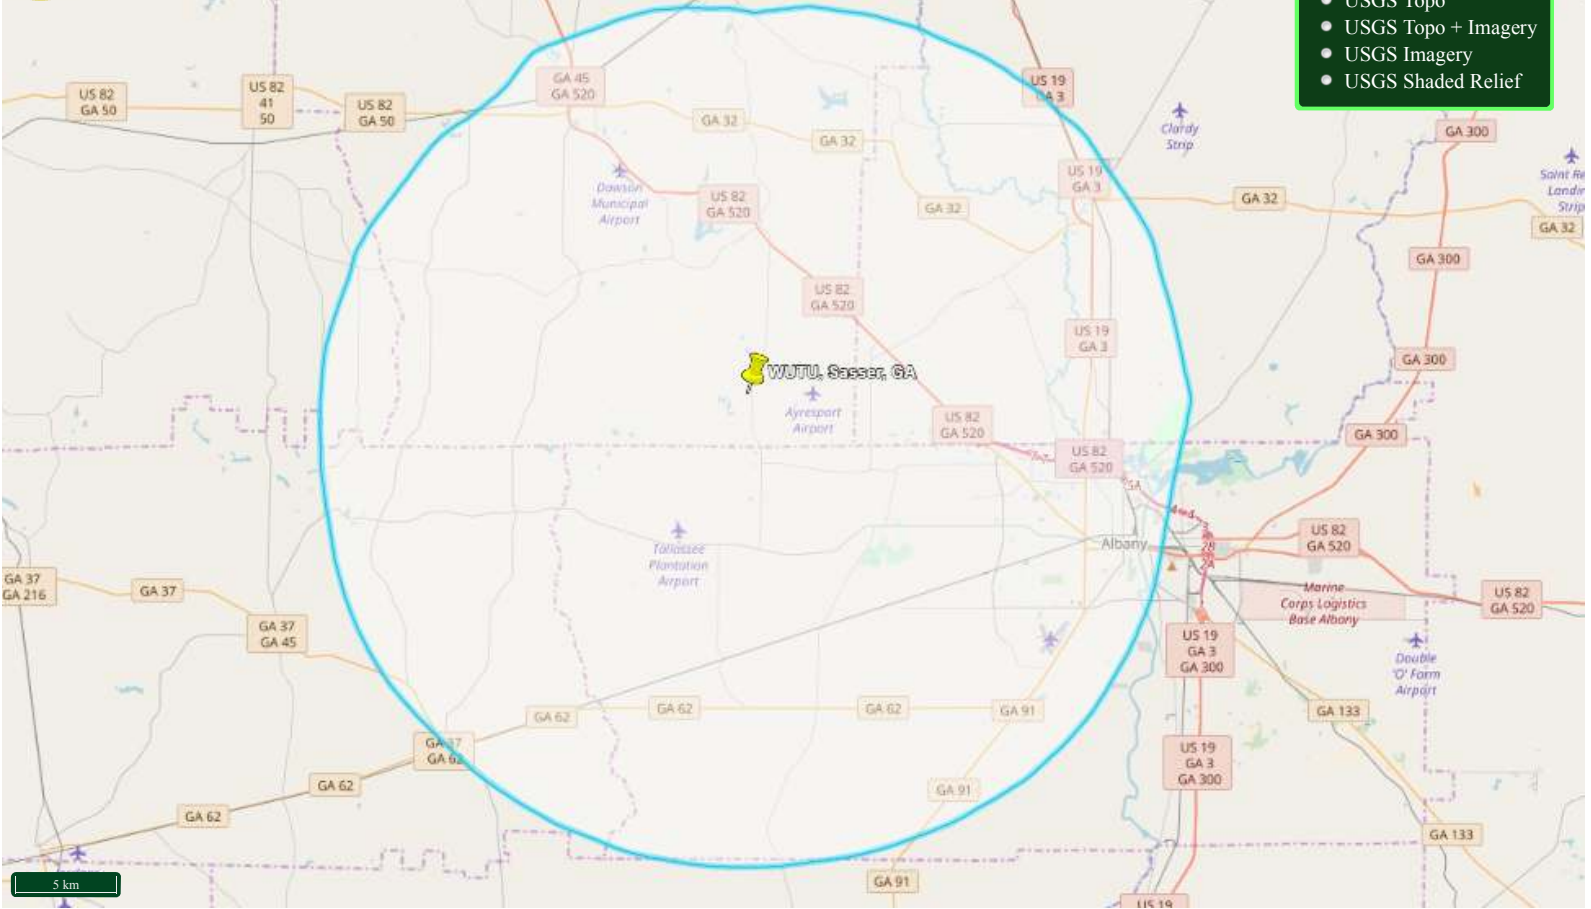

60 dBu Service Contour for WUTU, Sasser, GA, 88.3 MHz BLED-20140409AAI

- Open Street Map
- USGS Topo
- USGS Topo + Imagery
- USGS Imagery
- USGS Shaded Relief

Updated:
Wednesday, March 9, 2016