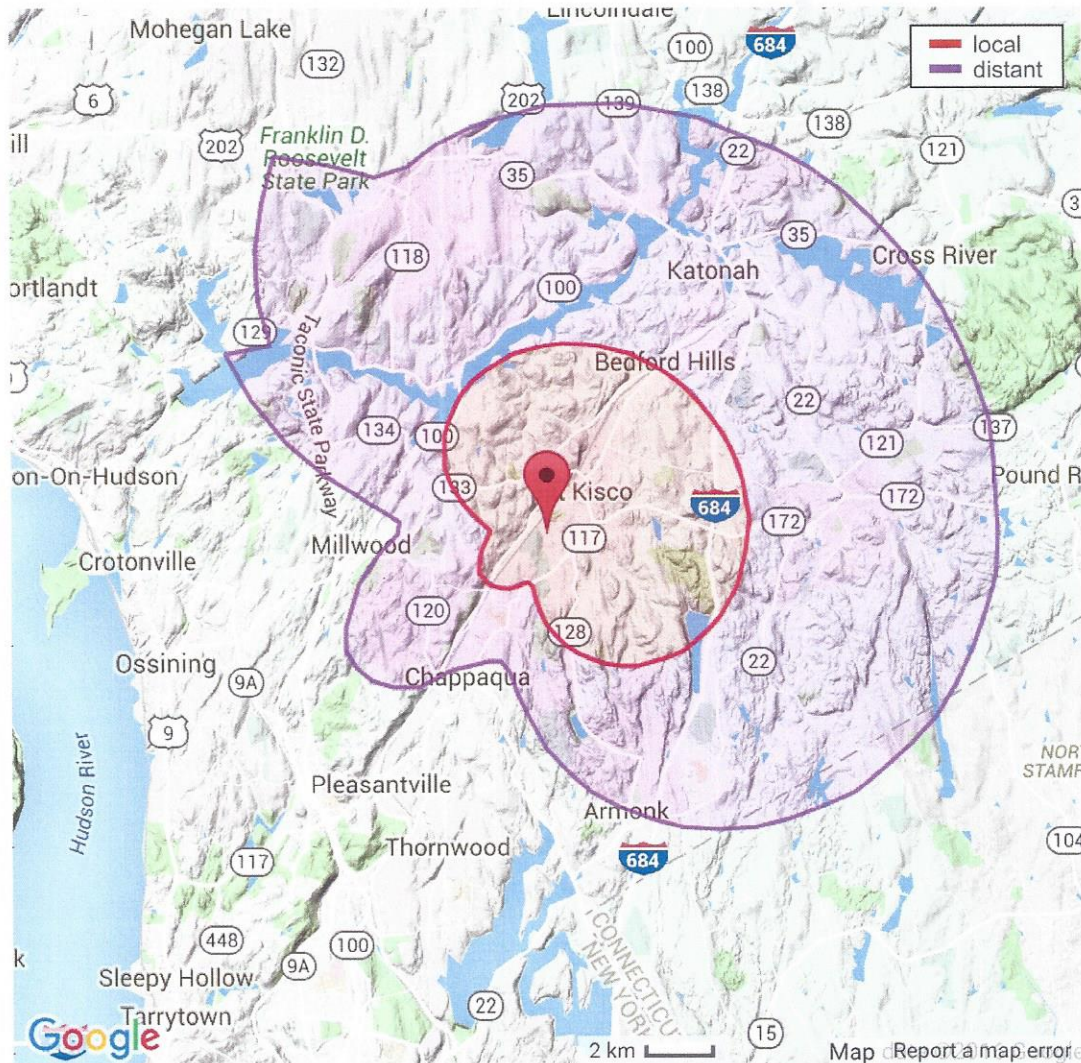

Family-friendly advertisers

Ad Delivery Network

CLICK HERE TO LEARN MORE!

Having trouble viewing this map? [Click here to see the old-style map.](#)

What does this map mean? How accurate is this map?

For the answer to these and other questions, please see our [Coverage Maps FAQ](#)

MONETIZE YOUR ONLINE STREAM ...and earn more revenue for your station!

Ad Delivery Network

Predicted Nighttime* Coverage Area for WRVP 1310 AM, Mount Kisco, NY

*Please note that this map only shows the predicted "groundwave" coverage of this radio station. At night, changes in the Earth's ionosphere can greatly extend the coverage of AM radio stations. This is known as skywave propagation which is not shown on this map. So at night, you may be able to hear this station from a distance much farther than indicated above.

Having trouble viewing this map? [Click here to see the old-style map.](#)

What does this map mean? How accurate is this map?

For the answer to these and other questions, please see our [Coverage Maps FAQ](#)