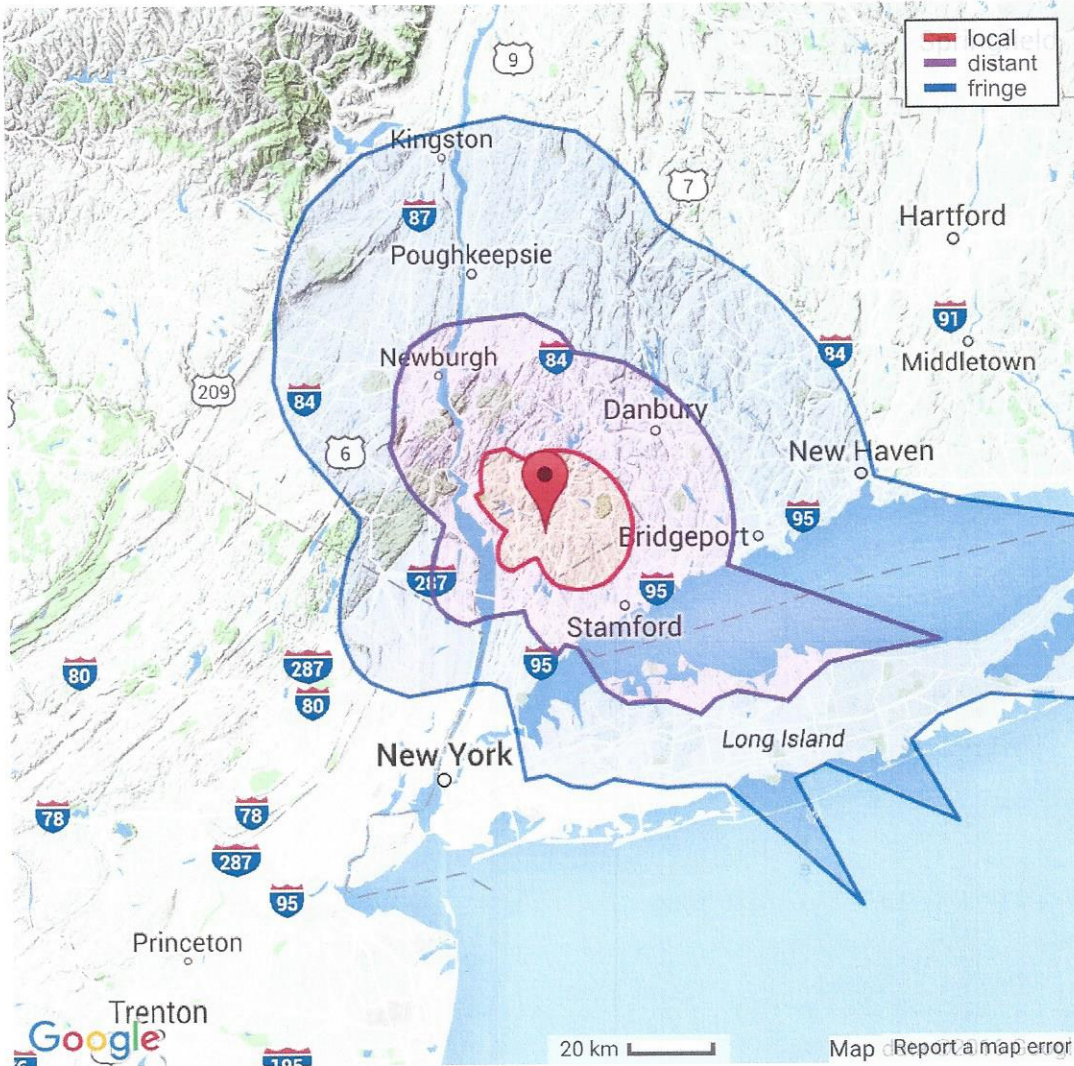

radio-locator

find US radio stations by location

city/zip Mount Kisco

state NY

go

site navigation

go

MONETIZE YOUR ONLINE STREAM ...and earn more revenue for your station!

Ad Delivery Network

Predicted Daytime Coverage Area for WRVP 1310 AM, Mount Kisco, NY

DELIVER ADS
earn more revenue for your station

Rich-media ads on your players

Earn more money

Auto payouts

No selling

Best fill rates & CPMs

Family-friendly advertisers

Ad Delivery Network

CLICK HERE TO LEARN MORE!

Having trouble viewing this map? [Click here to see the old-style map.](#)

What does this map mean? How accurate is this map?

For the answer to these and other questions, please see our [Coverage Maps FAQ](#)