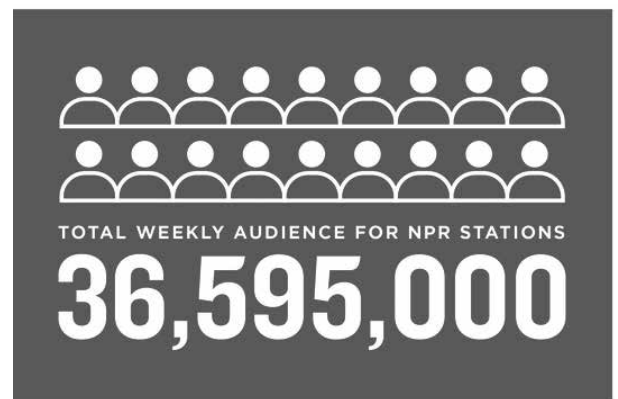

**105 MILLION
USERS**

ACROSS ALL PLATFORMS

28
MILLION
ON-AIR LISTENERS

OF RECORDING SPACES AT HQ
NINETEEN

7.5
LBS OF COFFEE
BREWED FOR HQ STAFF
PER DAY

900+

NPR STAFF MEMBERS
WHO MAKE IT HAPPEN EACH AND EVERY DAY