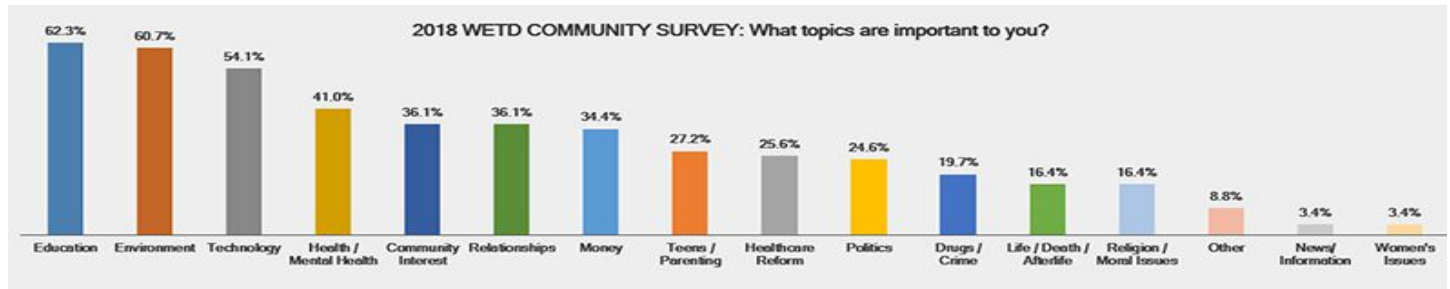

2018 WETD Community Survey

In order to identify the most significant issues facing our community, WETD conducts community surveys with multiple choice answers and fill-in-the-blank opportunities for responding 'other.' Based on these results, WETD is committed to providing the best programming to address important topics.

The following is the Significant Topics Chart based on responses to the WETD Community Survey completed at the Hot Dog Day Festival in April. Survey respondents represent communities across Western New York, the Southern Tier, and the immediate local area.

The most popular survey responses for topics of interest are **education, environment, technology, health/mental health, community interest, relationships, and money.**

The WETD Community Survey also asks respondents what types of music they like. WETD programs a variety of musical genres and survey results help to guide decisions regarding programming choices and the acquisition of new music.