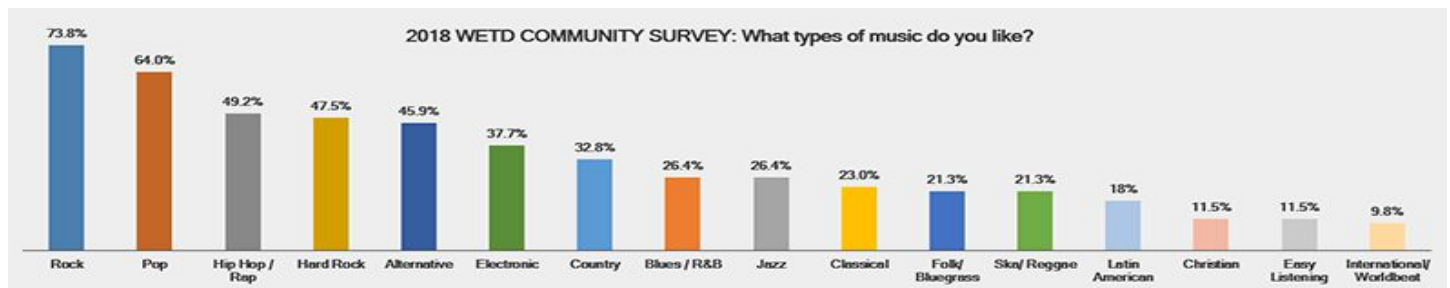

The most popular survey responses for music genres are **rock, pop, hip-hop/rap, hard rock, alternative, electronic, and country.**

The WETD Community Survey represents a wide variety of perspectives:

- **66% College Student**
- **34% Not a College Student**
- **76% WETD Listener**
- **24% Not a WETD Listener**

Listening to the radio was the most frequent answer for ways in which survey respondents enjoyed music during the past month (respondents could select more than one answer):

- **67% AM/FM Radio**
- **50% Purchased Music**