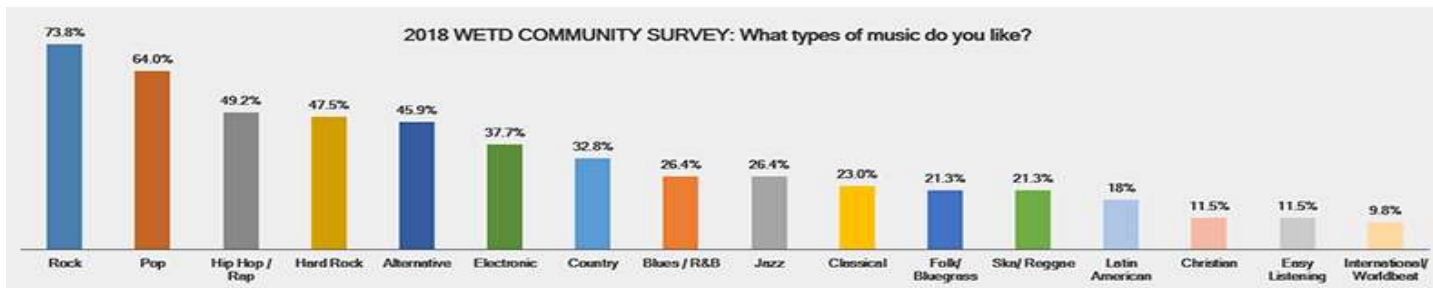

The most popular survey responses for music genres are **rock, pop, hip-hop/rap, hard rock, alternative, electronic, and country.**

The WETD Community Survey represents a wide variety of perspectives:

- **66% College Student**
- **34% Not a College Student**
- **76% WETD Listener**
- **24% Not a WETD Listener**

Listening to the radio was the most frequent answer for ways in which survey