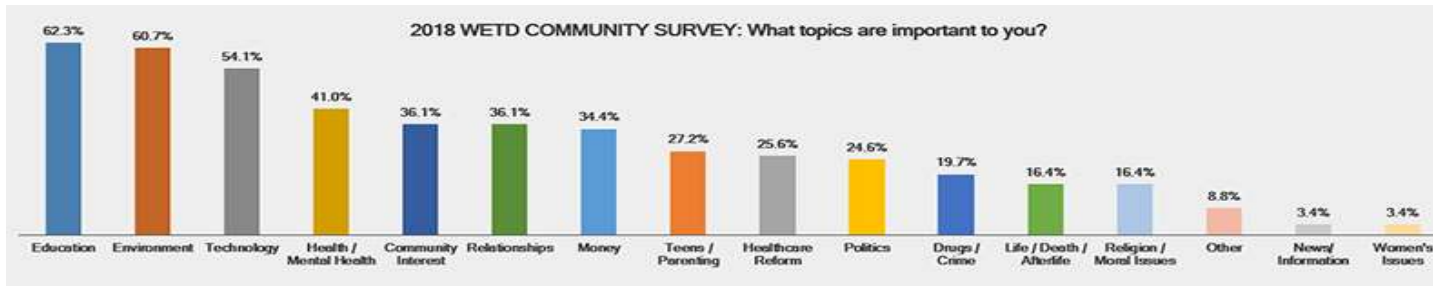

2018 WETD Community Survey

In order to identify the most significant issues facing our community, WETD conducts community surveys with multiple choice answers and fill-in-the-blank opportunities for responding ‘other.’ Based on these results, WETD is committed to providing the best programming to address important topics.

The following is the Significant Topics Chart based on responses to the WETD Community Survey completed at the Hot Dog Day Festival in April. Survey respondents represent communities across Western New York, the Southern Tier, and the immediate local area.

The most popular survey responses for topics of interest are **education, environment, technology, health/mental health, community interest, relationships, and money.**

The WETD Community Survey also asks respondents what types of music they like. WETD programs a variety of musical genres and survey results help to guide decisions regarding programming choices and the acquisition of new music.