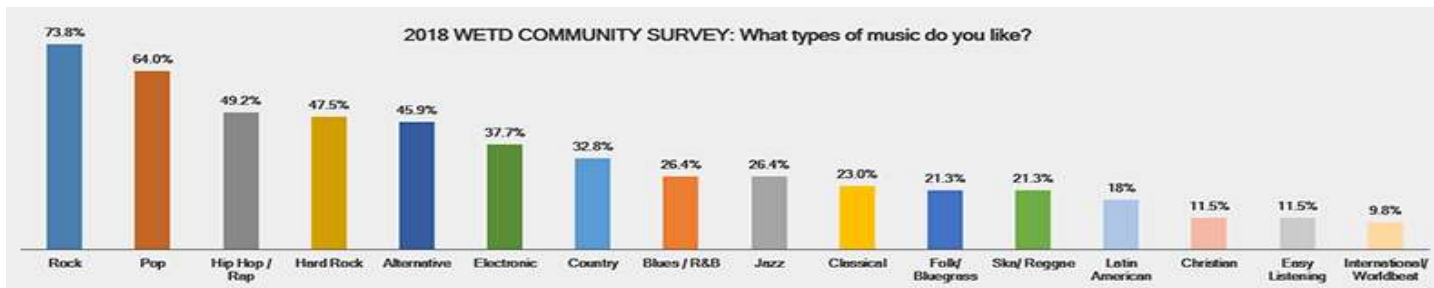

The most popular survey responses for music genres are **rock, pop, hip-hop/rap, hard rock, alternative, electronic, and country.**

The WETD Community Survey represents a wide variety of perspectives:

- **66% College Student**
- **34% Not a College Student**
- **76% WETD Listener**
- **24% Not a WETD Listener**

Listening to the radio was the most frequent answer for ways in which survey