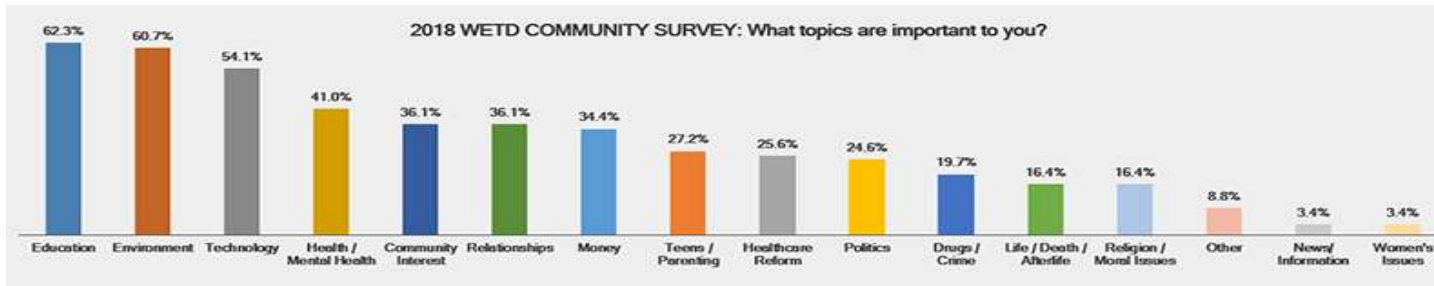

2018 WETD Community Survey

In order to identify the most significant issues facing our community, WETD conducts community surveys with multiple choice answers and fill-in-the-blank opportunities for responding ‘other.’ Based on these results, WETD is committed to providing the best programming to address important topics.

The following is the Significant Topics Chart based on responses to the WETD Community Survey completed at the Hot Dog Day Festival in April. Survey respondents represent communities across Western New York, the Southern Tier, and the immediate local area.

The most popular survey responses for topics of interest are **education, environment, technology, health/mental health, community interest, relationships, and money.**

The WETD Community Survey also asks respondents what types of music they like. WETD programs a variety of musical genres and survey results help to guide decisions regarding programming choices and the acquisition of new music.