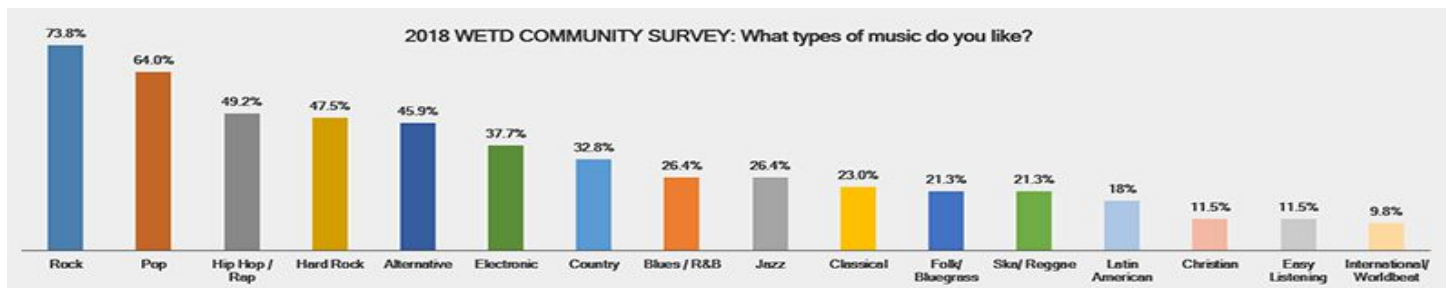

The most popular survey responses for music genres are **rock, pop, hip-hop/rap, hard rock, alternative, electronic, and country.**

The WETD Community Survey represents a wide variety of perspectives:

- **66% College Student**
- **34% Not a College Student**
- **76% WETD Listener**
- **24% Not a WETD Listener**

Listening to the radio was the most frequent answer for ways in which survey respondents enjoyed music during the past month (respondents could select more than one answer):

- **67% AM/FM Radio**
- **50% Purchased Music**