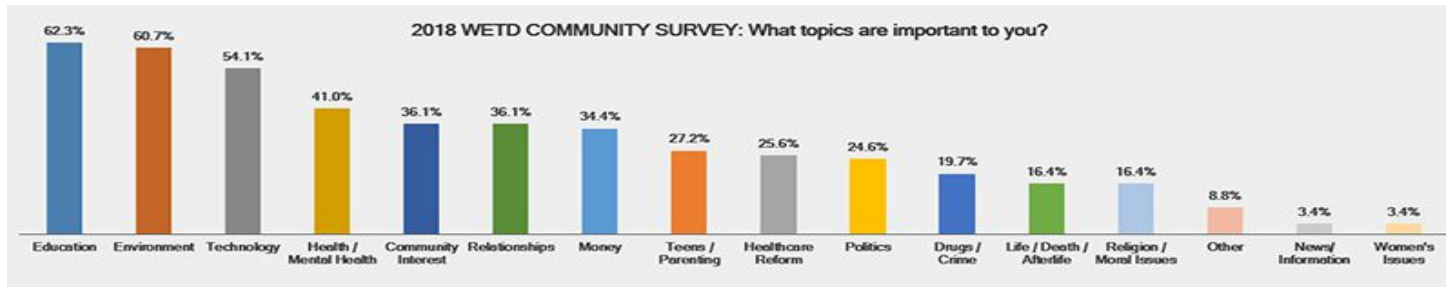

2018 WETD Community Survey

In order to identify the most significant issues facing our community, WETD conducts community surveys with multiple choice answers and fill-in-the-blank opportunities for responding 'other.' Based on these results, WETD is committed to providing the best programming to address important topics.

The following is the Significant Topics Chart based on responses to the WETD Community Survey completed at the Hot Dog Day Festival in April. Survey respondents represent communities across Western New York, the Southern Tier, and the immediate local area.

The most popular survey responses for topics of interest are **education, environment, technology, health/mental health, community interest, relationships, and money.**

The WETD Community Survey also asks respondents what types of music they like. WETD programs a variety of musical genres and survey results help to guide decisions regarding programming choices and the acquisition of new music.