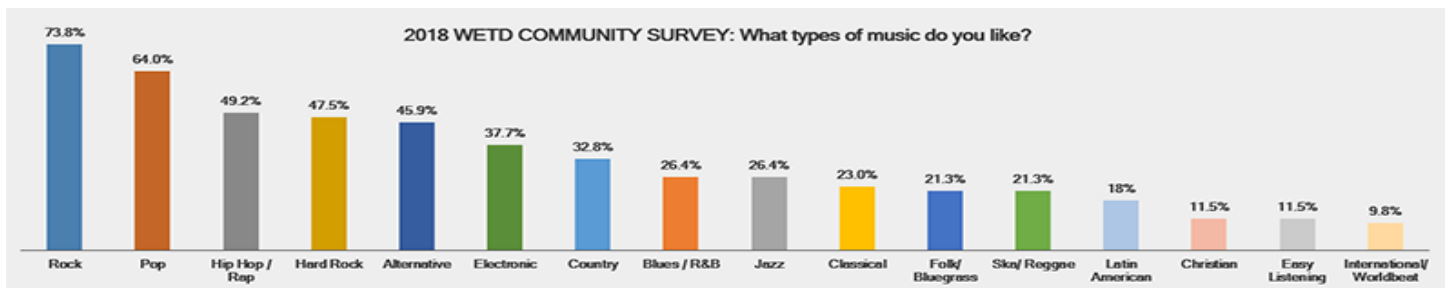

The most popular survey responses for music genres are **rock, pop, hip-hop/rap, hard rock, alternative, electronic, and country.**

The WETD Community Survey represents a wide variety of perspectives:

- **66% College Student**
- **34% Not a College Student**
- **76% WETD Listener**
- **24% Not a WETD Listener**

Listening to the radio was the most frequent answer for ways in which survey respondents enjoyed music during the past month (respondents could select more than one answer):

- **67% AM/FM Radio**
- **50% Purchased Music**