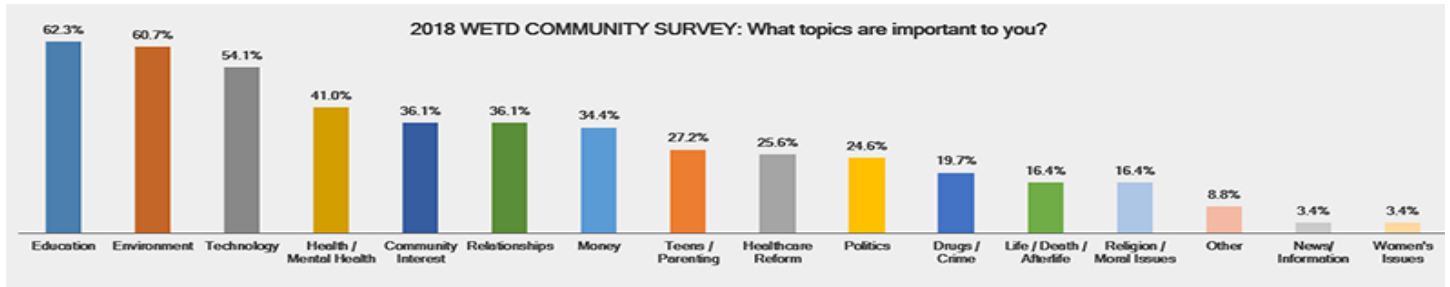

2018 WETD Community Survey

In order to identify the most significant issues facing our community, WETD conducts community surveys with multiple choice answers and fill-in-the-blank opportunities for responding 'other.' Based on these results, WETD is committed to providing the best programming to address important topics.

The following is the Significant Topics Chart based on responses to the WETD Community Survey completed at the Hot Dog Day Festival in April. Survey respondents represent communities across Western New York, the Southern Tier, and the immediate local area.

The most popular survey responses for topics of interest are **education, environment, technology, health/mental health, community interest, relationships, and money.**

The WETD Community Survey also asks respondents what types of music they like. WETD programs a variety of musical genres and survey results help to guide decisions regarding programming choices and the acquisition of new music.