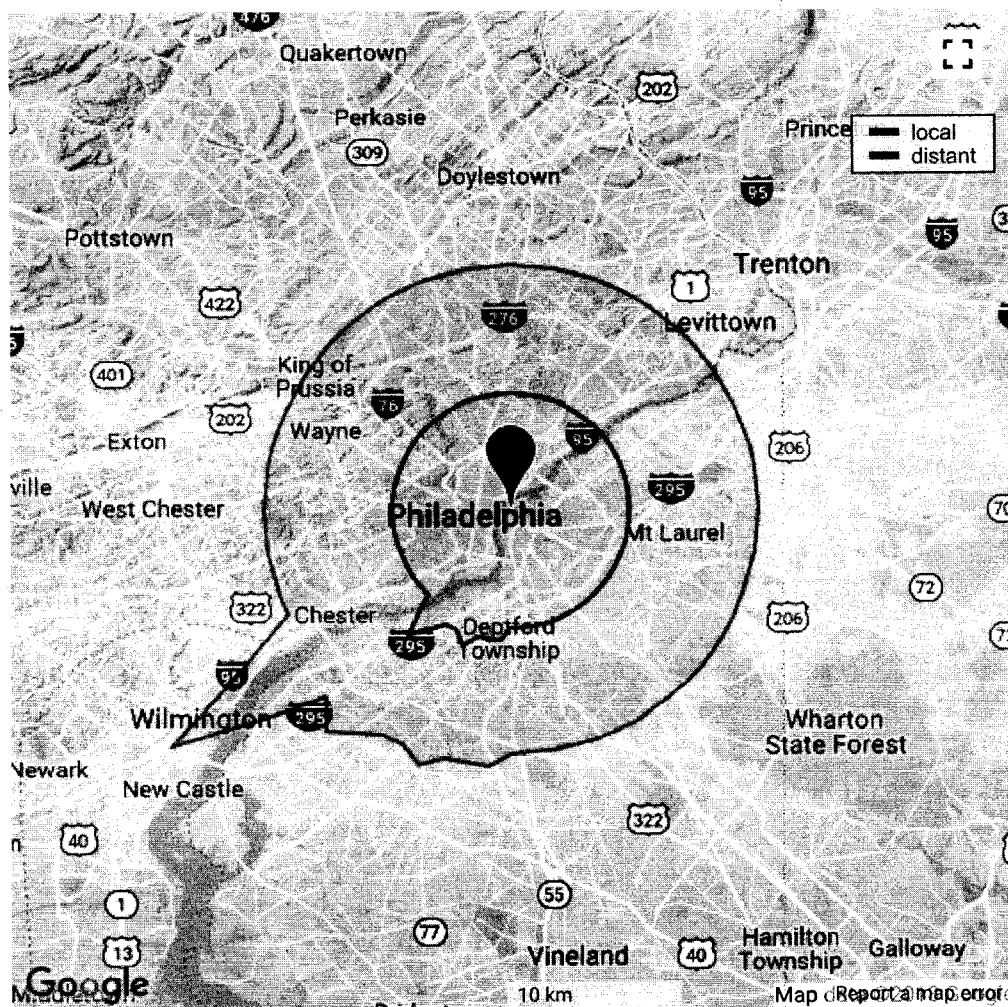

radio-locator

find US radio stations by location

city/zip Camden

state NJ

go

site navigation

go

Enter City or Zip Code

Your 10 Day Forecast is Ready!

Predicted Nighttime* Coverage Area for WEMG 1310 AM, Camden, NJ

*Please note that this map only shows the predicted "groundwave" coverage of this radio station. At night, changes in the Earth's ionosphere can greatly extend the coverage of AM radio stations. This is known as skywave propagation which is not shown on this map. So at night, you may be able to hear this station from a distance much farther than indicated above.

Having trouble viewing this map? [Click here to see the old-style map.](#)

What does this map mean? How accurate is this map?

For the answer to these and other questions, please see our [Coverage Maps FAQ](#)

radio-locator

find US radio stations by location

city/zip Camden

state NJ

go

site navigation

go

Listen Now