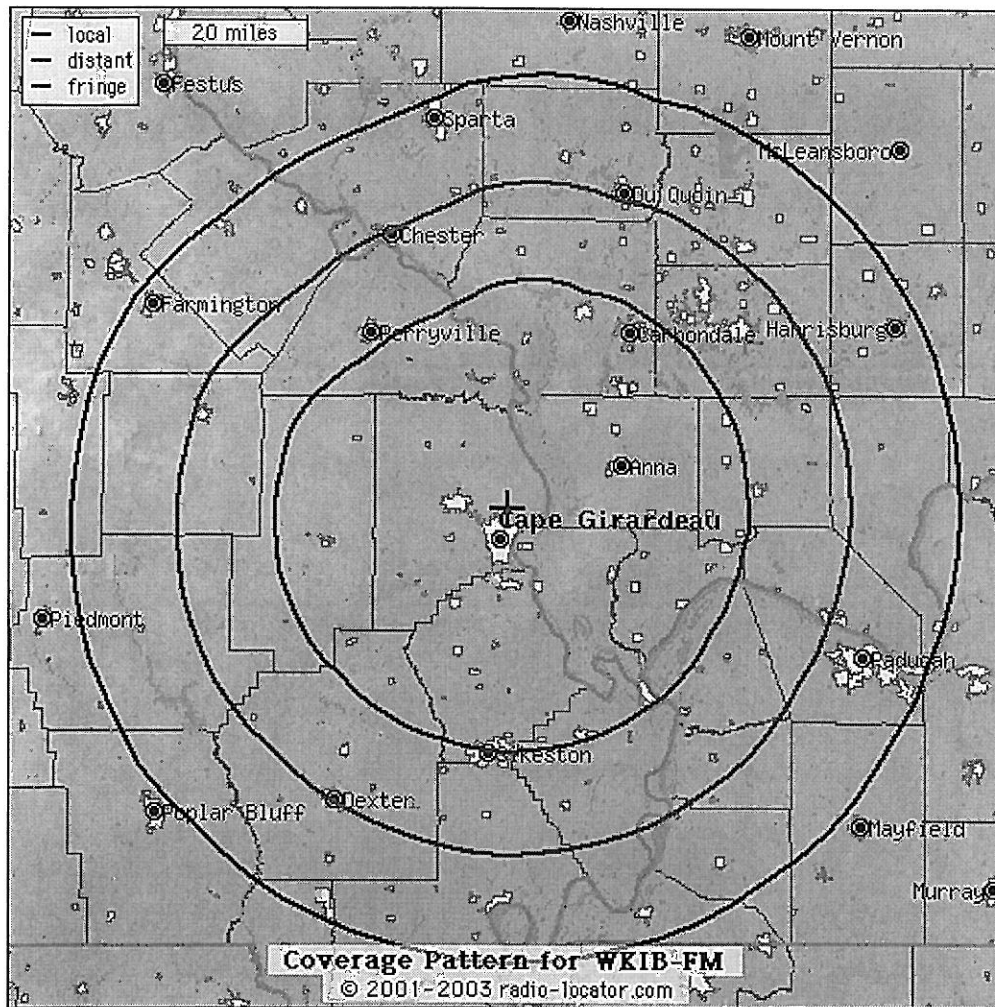

radio-locator

formerly the MIT List of Radio Stations on the Internet

find US radio stations by location

find by call letters

city/zip state

- Site Navigation:**
- [home page](#)
 - [city search](#)
 - [call sign search](#)
 - [format search](#)
 - [u.s. state search](#)
 - [canadian search](#)
 - [international search](#)
 - [advanced search](#)
 - [mobile edition](#)

Predicted coverage pattern for WKIB 96.5 FM, Anna, IL

This image is intended solely for entertainment purposes. Radio-Locator makes no claims as to the accuracy of this information, nor towards its suitability for any intended purpose.

How are these maps drawn? What do they mean? Why do they look so funny?
For the answer to these and other questions, please see our [Coverage Maps FAQ](#)

radio station email addresses & mailing lists

- [about radio-locator](#)
- [faq](#)
- [what's new?](#)
- [advertise with us](#)
- [buy radio-locator merchandise](#)
- [partnership opportunities](#)
- [privacy](#)
- [login](#)