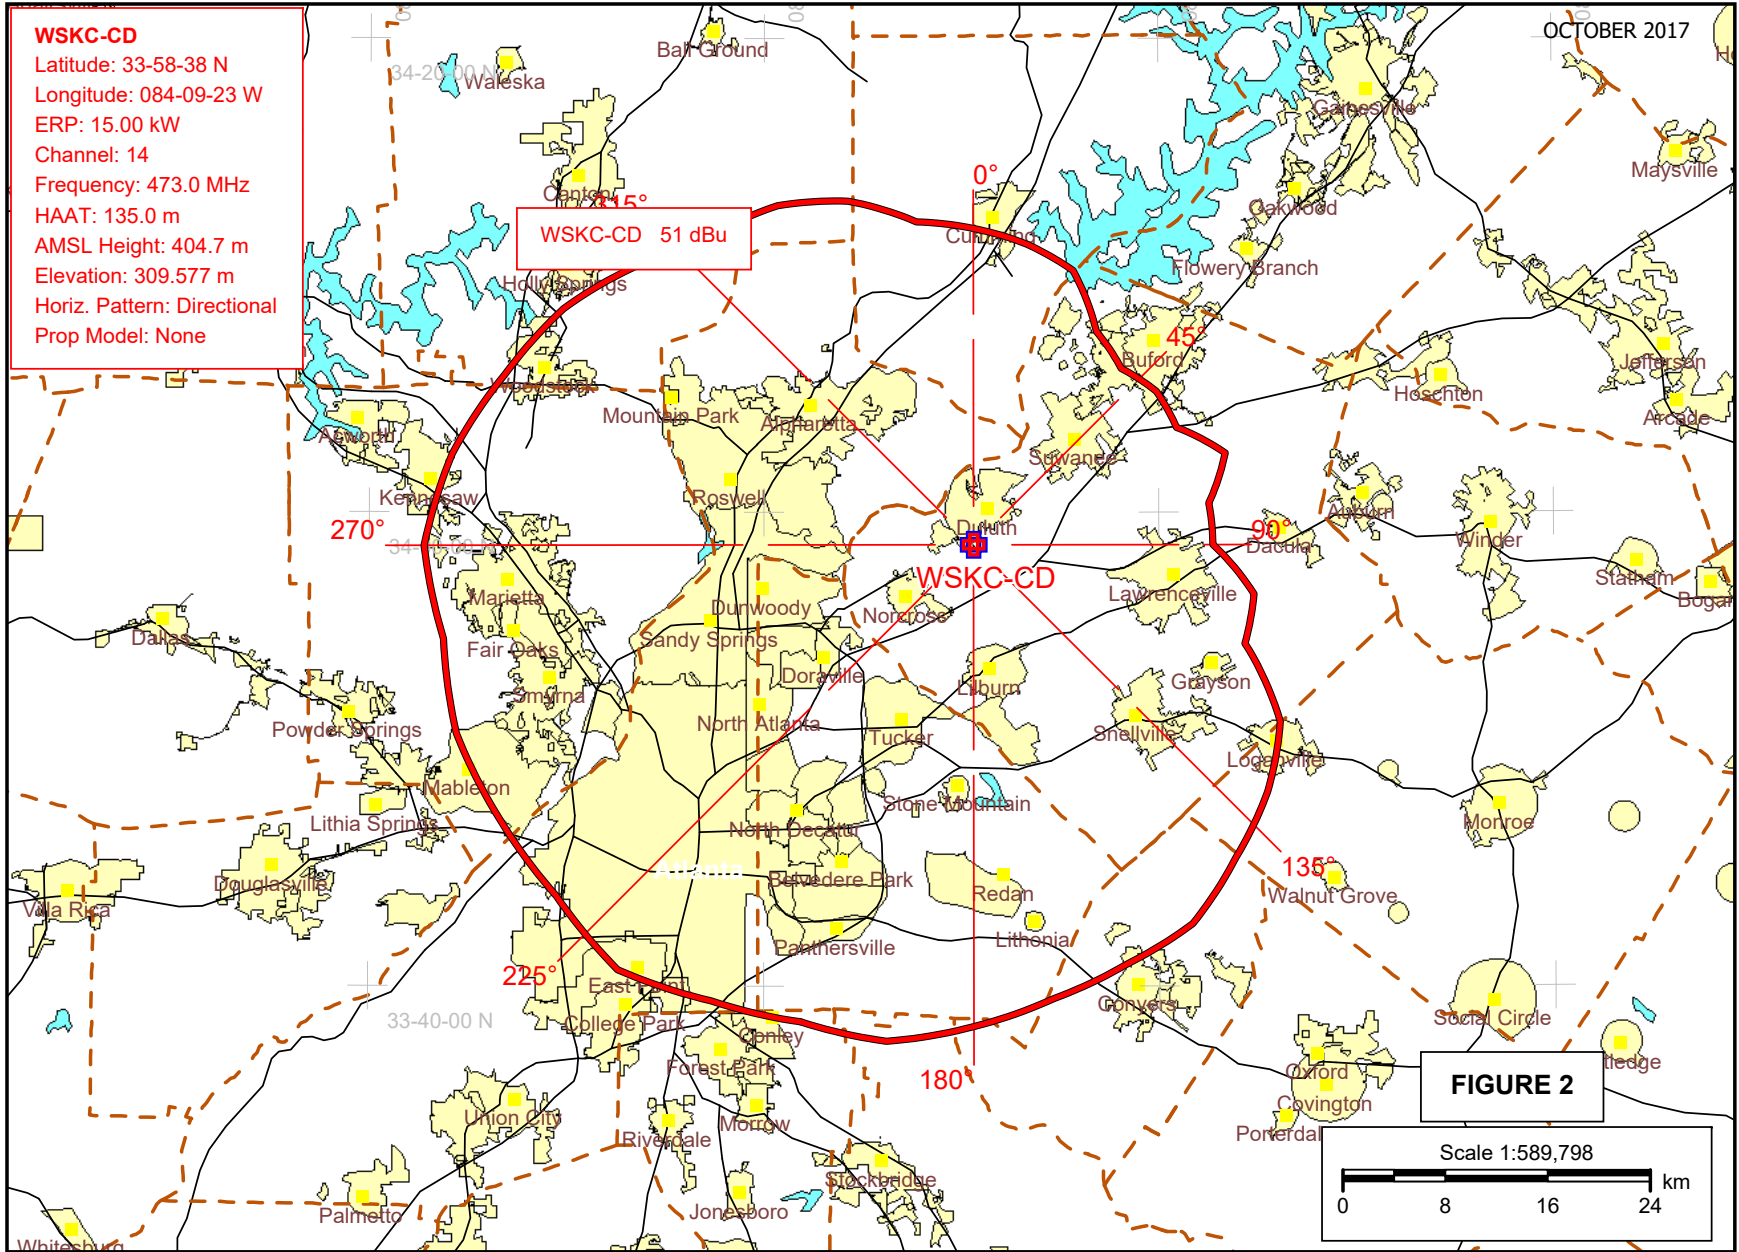

OCTOBER 2017

WSKC-CD
 Latitude: 33-58-38 N
 Longitude: 084-09-23 W
 ERP: 15.00 kW
 Channel: 14
 Frequency: 473.0 MHz
 HAAT: 135.0 m
 AMSL Height: 404.7 m
 Elevation: 309.577 m
 Horiz. Pattern: Directional
 Prop Model: None

COMPUTED FCC 51 dBu CONTOUR FOR WSKC-CD ON CHANNEL 14

FIGURE 2