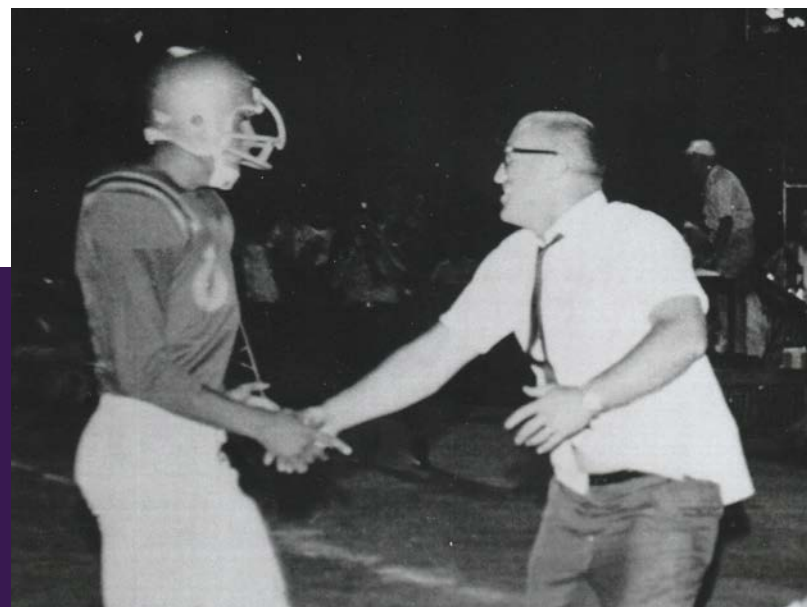

His son Brian further expresses his dedication to the field and the team.

"It's still his field. He'll get after Coach Gardner about the watering schedule. During game week a couple of weeks ago, he mowed it three times in one week. It had to be right for the first game of the year. Over the last few years, my brothers have said, 'Maybe Dad doesn't need to mow the football field anymore. Somebody else can do it.' I said, 'No, he's going to keep mowing until he doesn't want to. If he would take his last breath on this field, what could be better than that?'"

While Harvey's dedication to the turf is inspiring, his impact on the team and the town goes beyond maintaining the field.

"He still likes to be around the athletes," praises Brian. "He still will make a point to come to the school. He likes to be around the kids. Even though he is not coaching, he's still a figurehead that the kids in the high school know, and they'll look out for him. That's the thing that I'm really proud of, is to see how he still connects with the kids."

SDPB is proud to present the SDHSAA Football Championships Nov. 9-11. Our coverage includes not only the games, but stories about the people and places associated with the state's best student-athletes.

"IT'S COOL THAT NO MATTER WHERE I'VE BEEN IN SOUTH DAKOTA, PEOPLE KNOW WINNER FOOTBALL, WHETHER THEY'RE FOOTBALL FANS OR NOT."

- OFFENSIVE COORDINATOR, NATHAN NAASZ