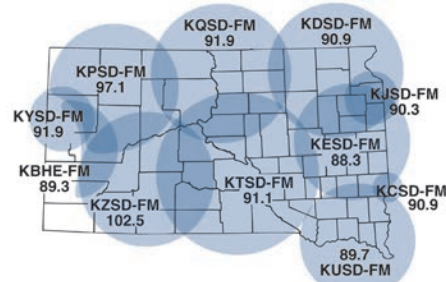

SDPB Television

SDPB Radio

Live and on-demand audio and video at [SDPB.org](https://www.sdpb.org)

The number on the top of your address is your membership expiration date. The number on the left is your identification. Please use for membership renewals. This will reduce our processing time and speed up your service.