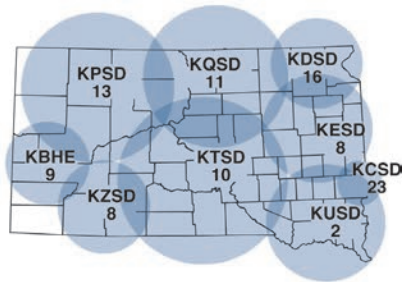

SDPB Television

SDPB Radio

Live and on-demand audio and video at [SDPB.org](https://www.sdpb.org)

The number on the top of your address is your membership expiration date. The number on the left is your identification. Please use for membership renewals. This will reduce our processing time and speed up your service.