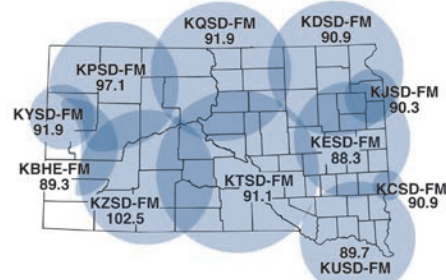

SDPB Radio

Live and on-demand audio and video at **SDPB.org**

The number on the top of your address is your membership expiration date. The number on the left is your identification. Please use for membership renewals. This will reduce our processing time and speed up your service.

Printed on Recycled Paper