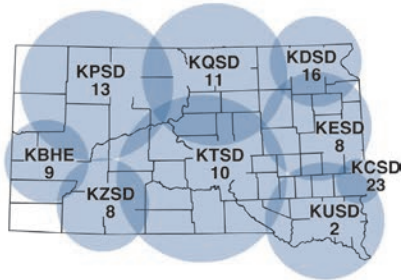

601 N Phillips Avenue
Suite 100
Sioux Falls, SD 57104

SDPB Television