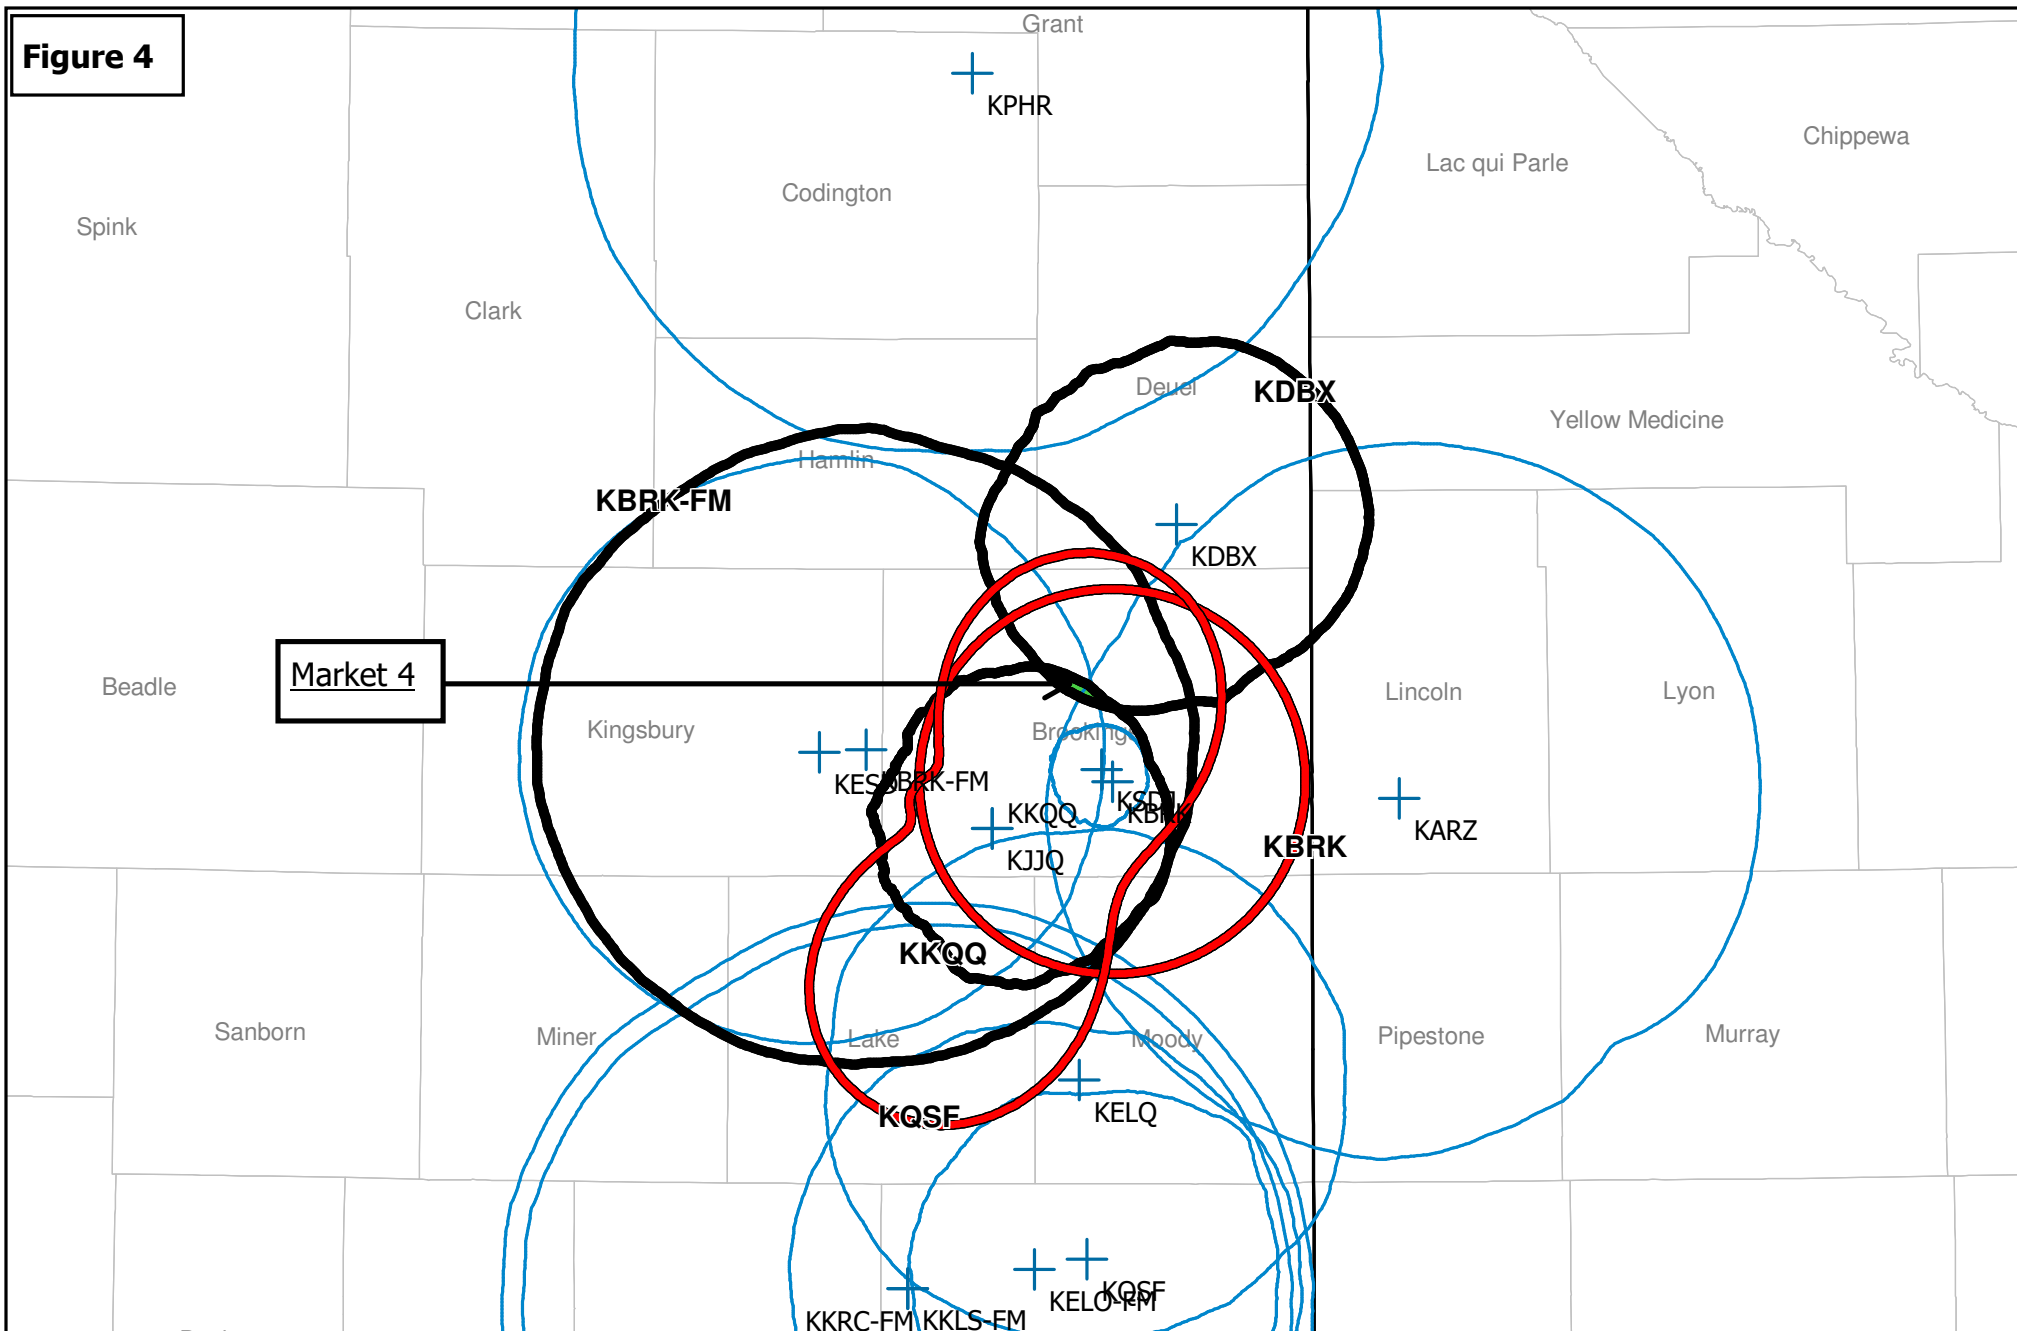

Figure 4

Alpha Media Holdings LLC
Non-Nielsen Contour Overlap Market Analysis