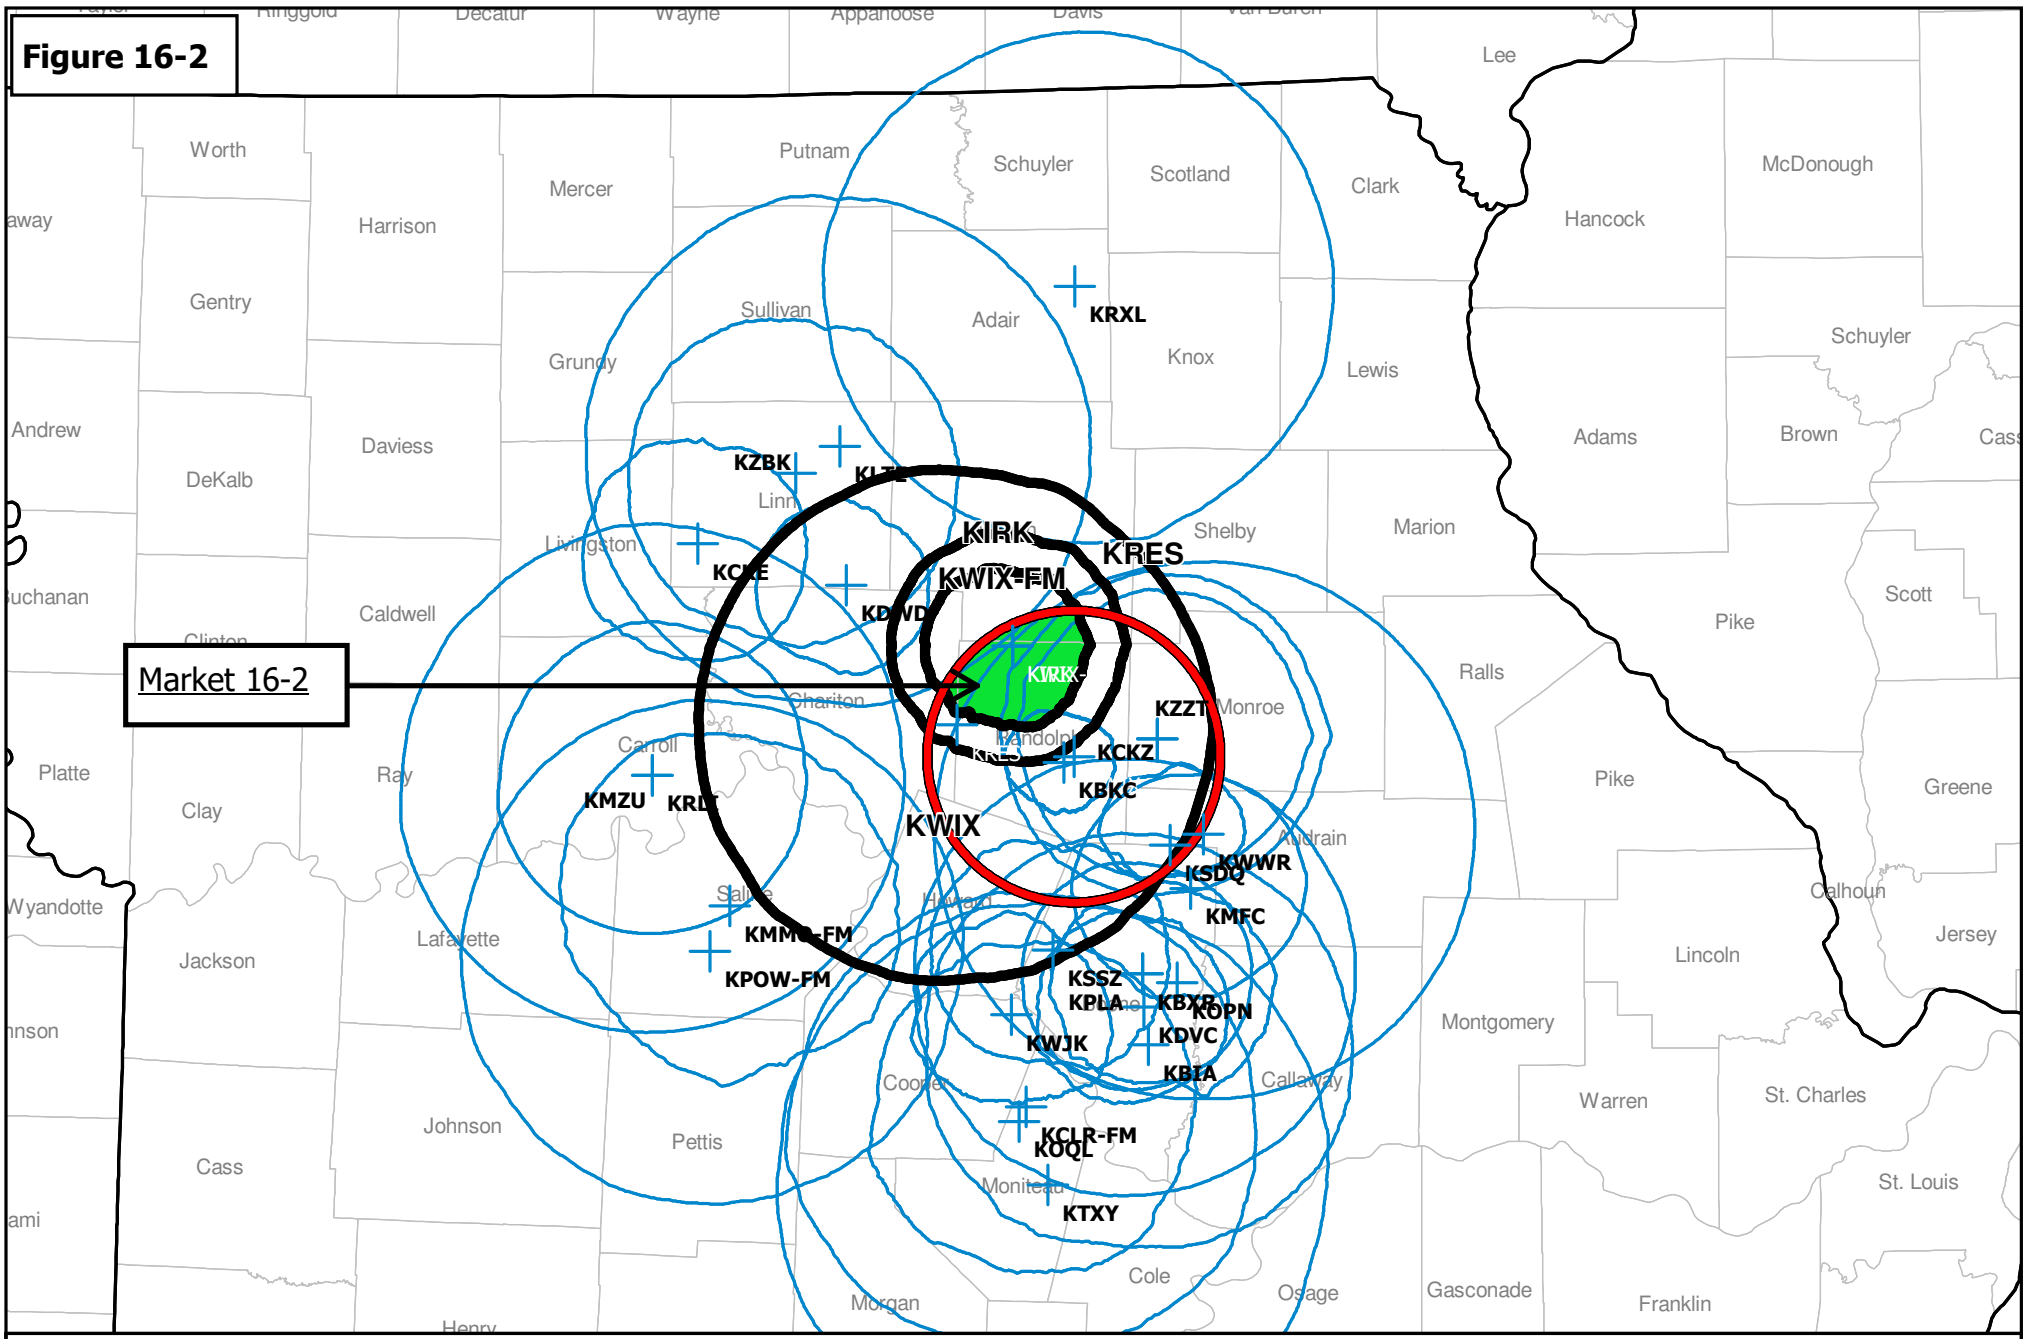

Figure 16-2

Alpha Media Holdings LLC
Non-Nielsen Contour Overlap Market Analysis