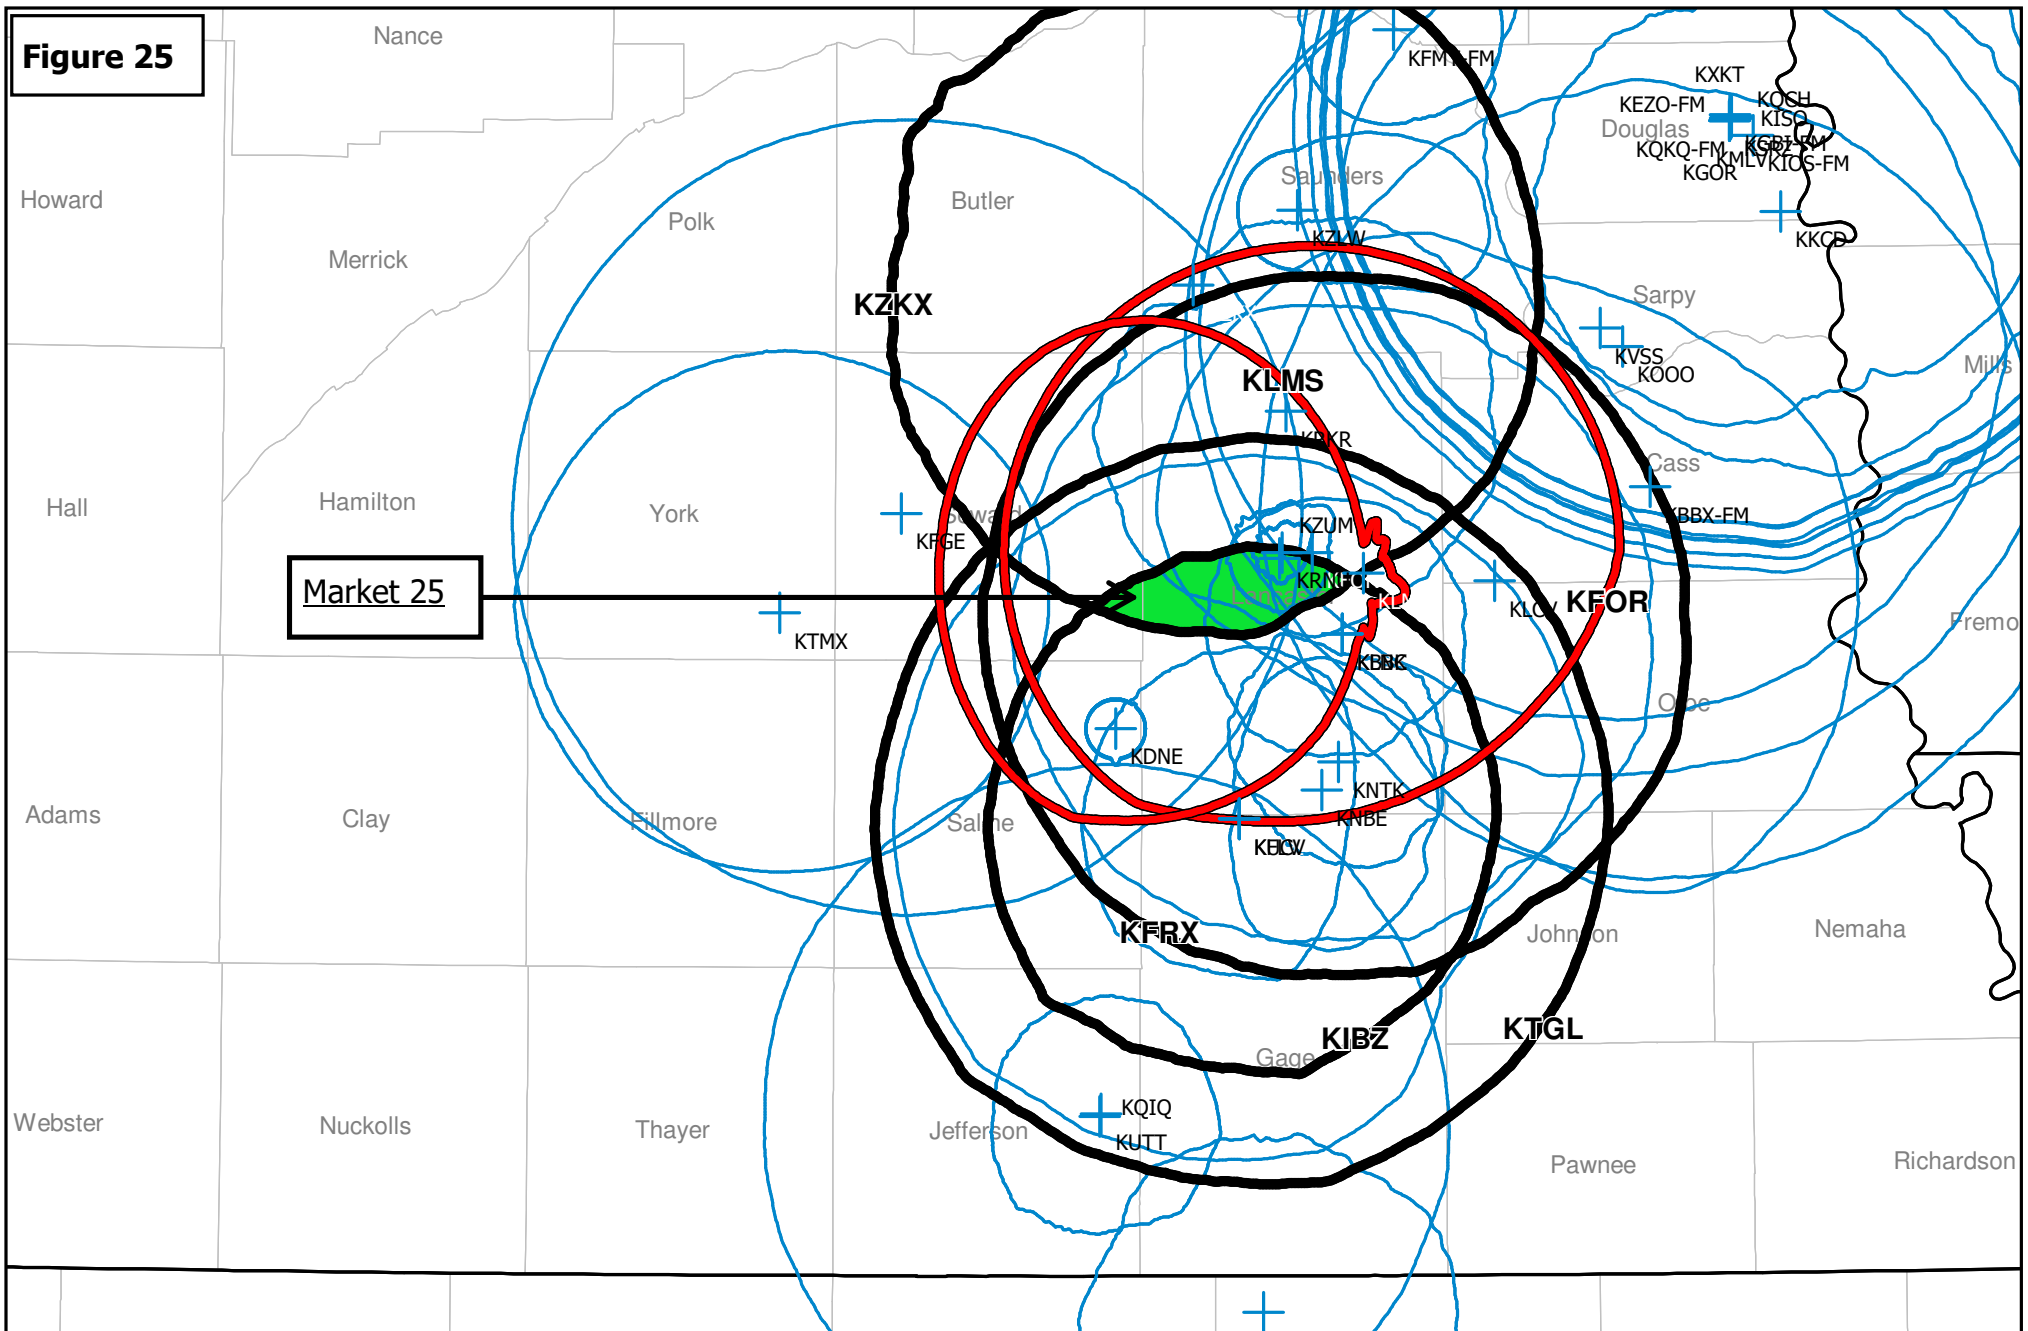

Figure 25

Alpha Media Holdings LLC
Non-Nielsen Contour Overlap Market Analysis