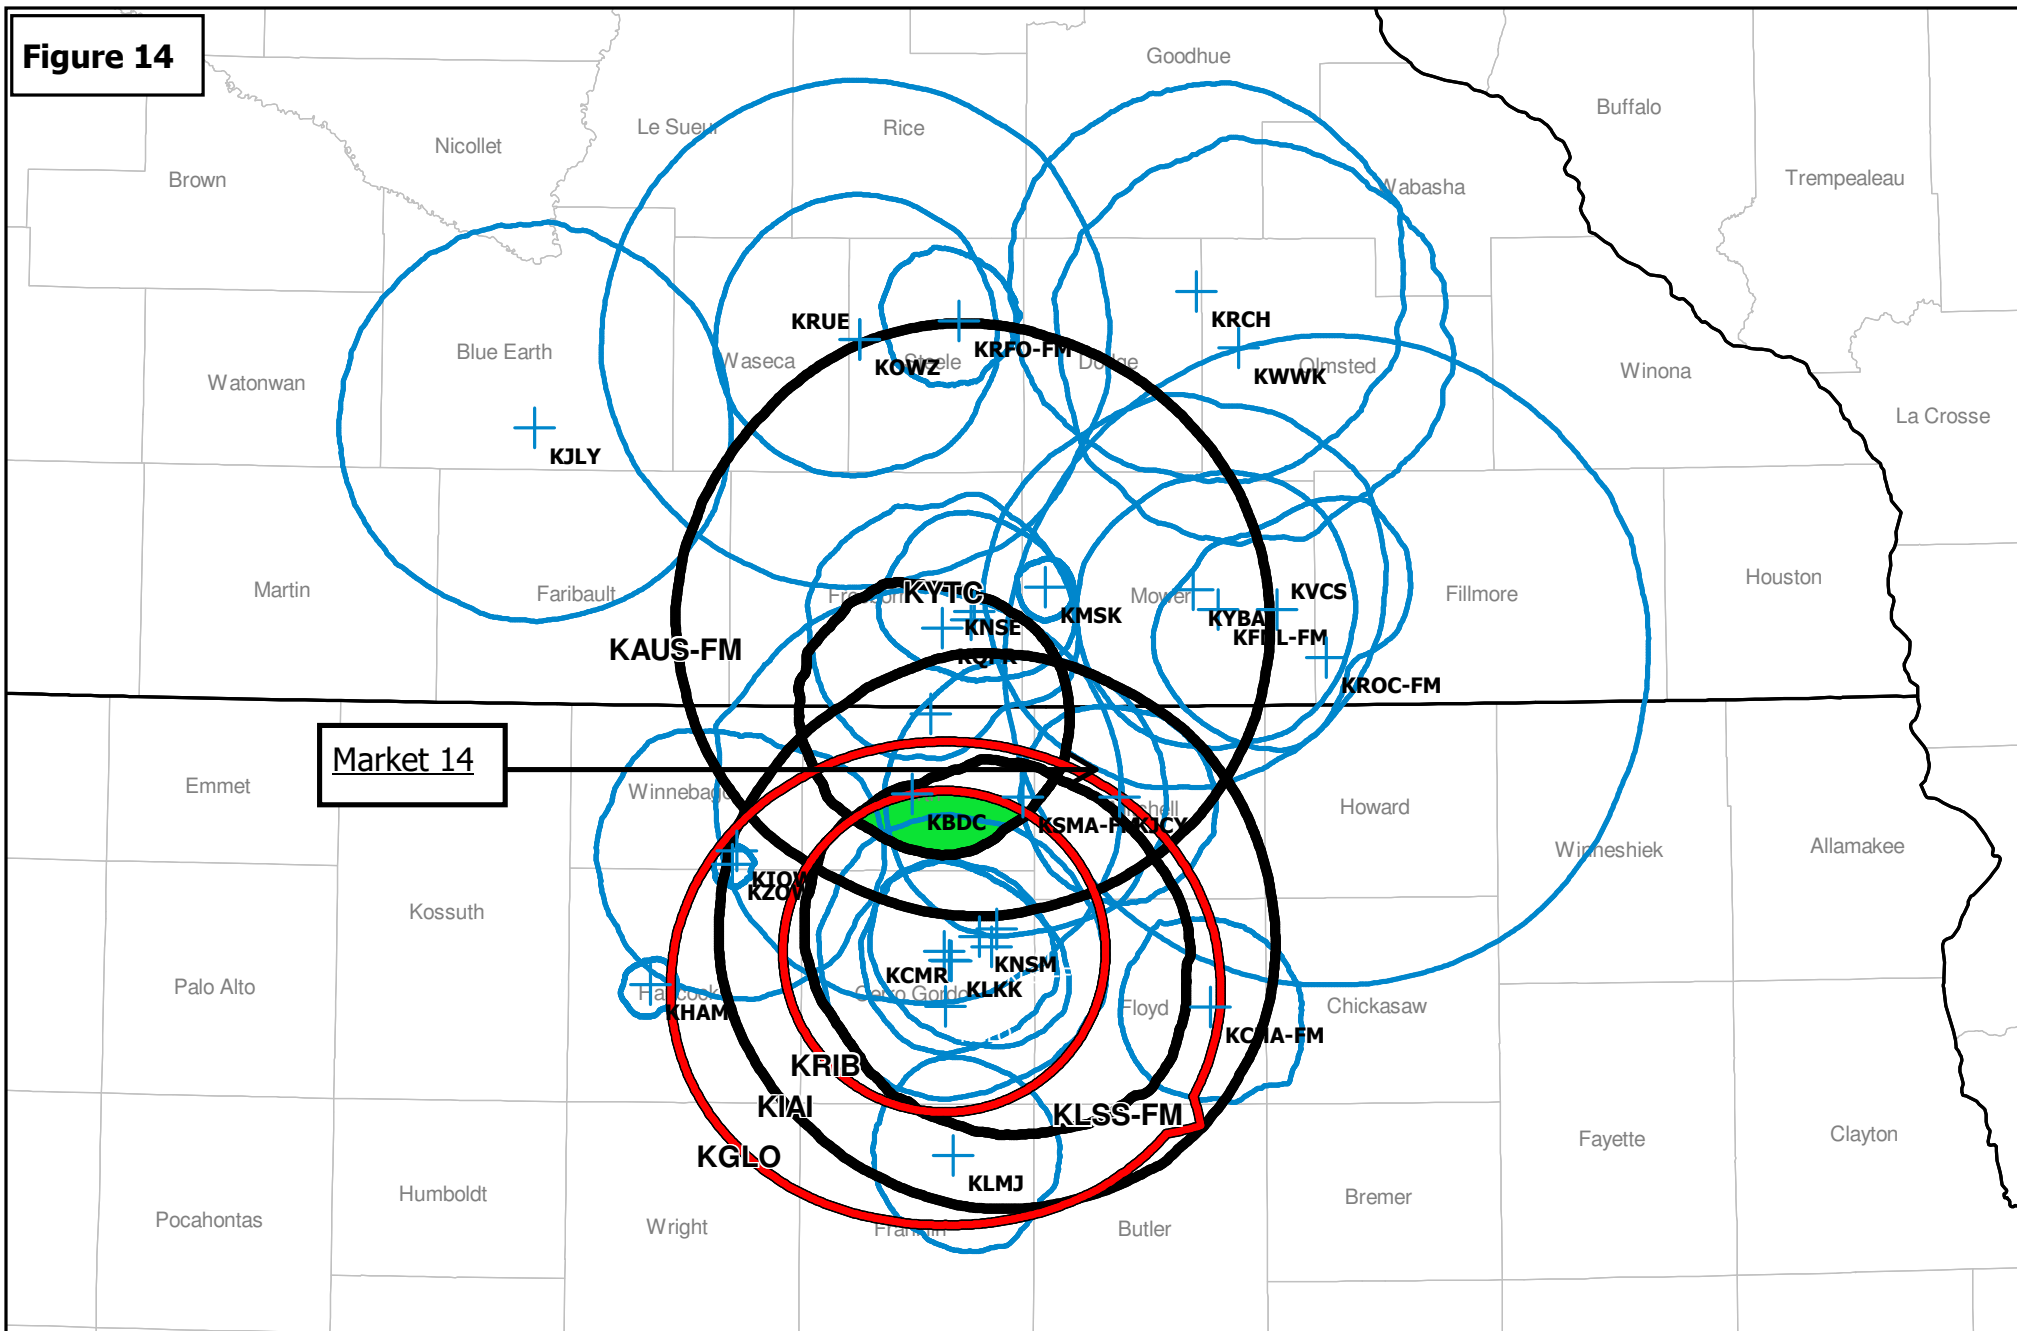

Figure 14

Alpha Media Holdings LLC
Non-Nielsen Contour Overlap Market Analysis