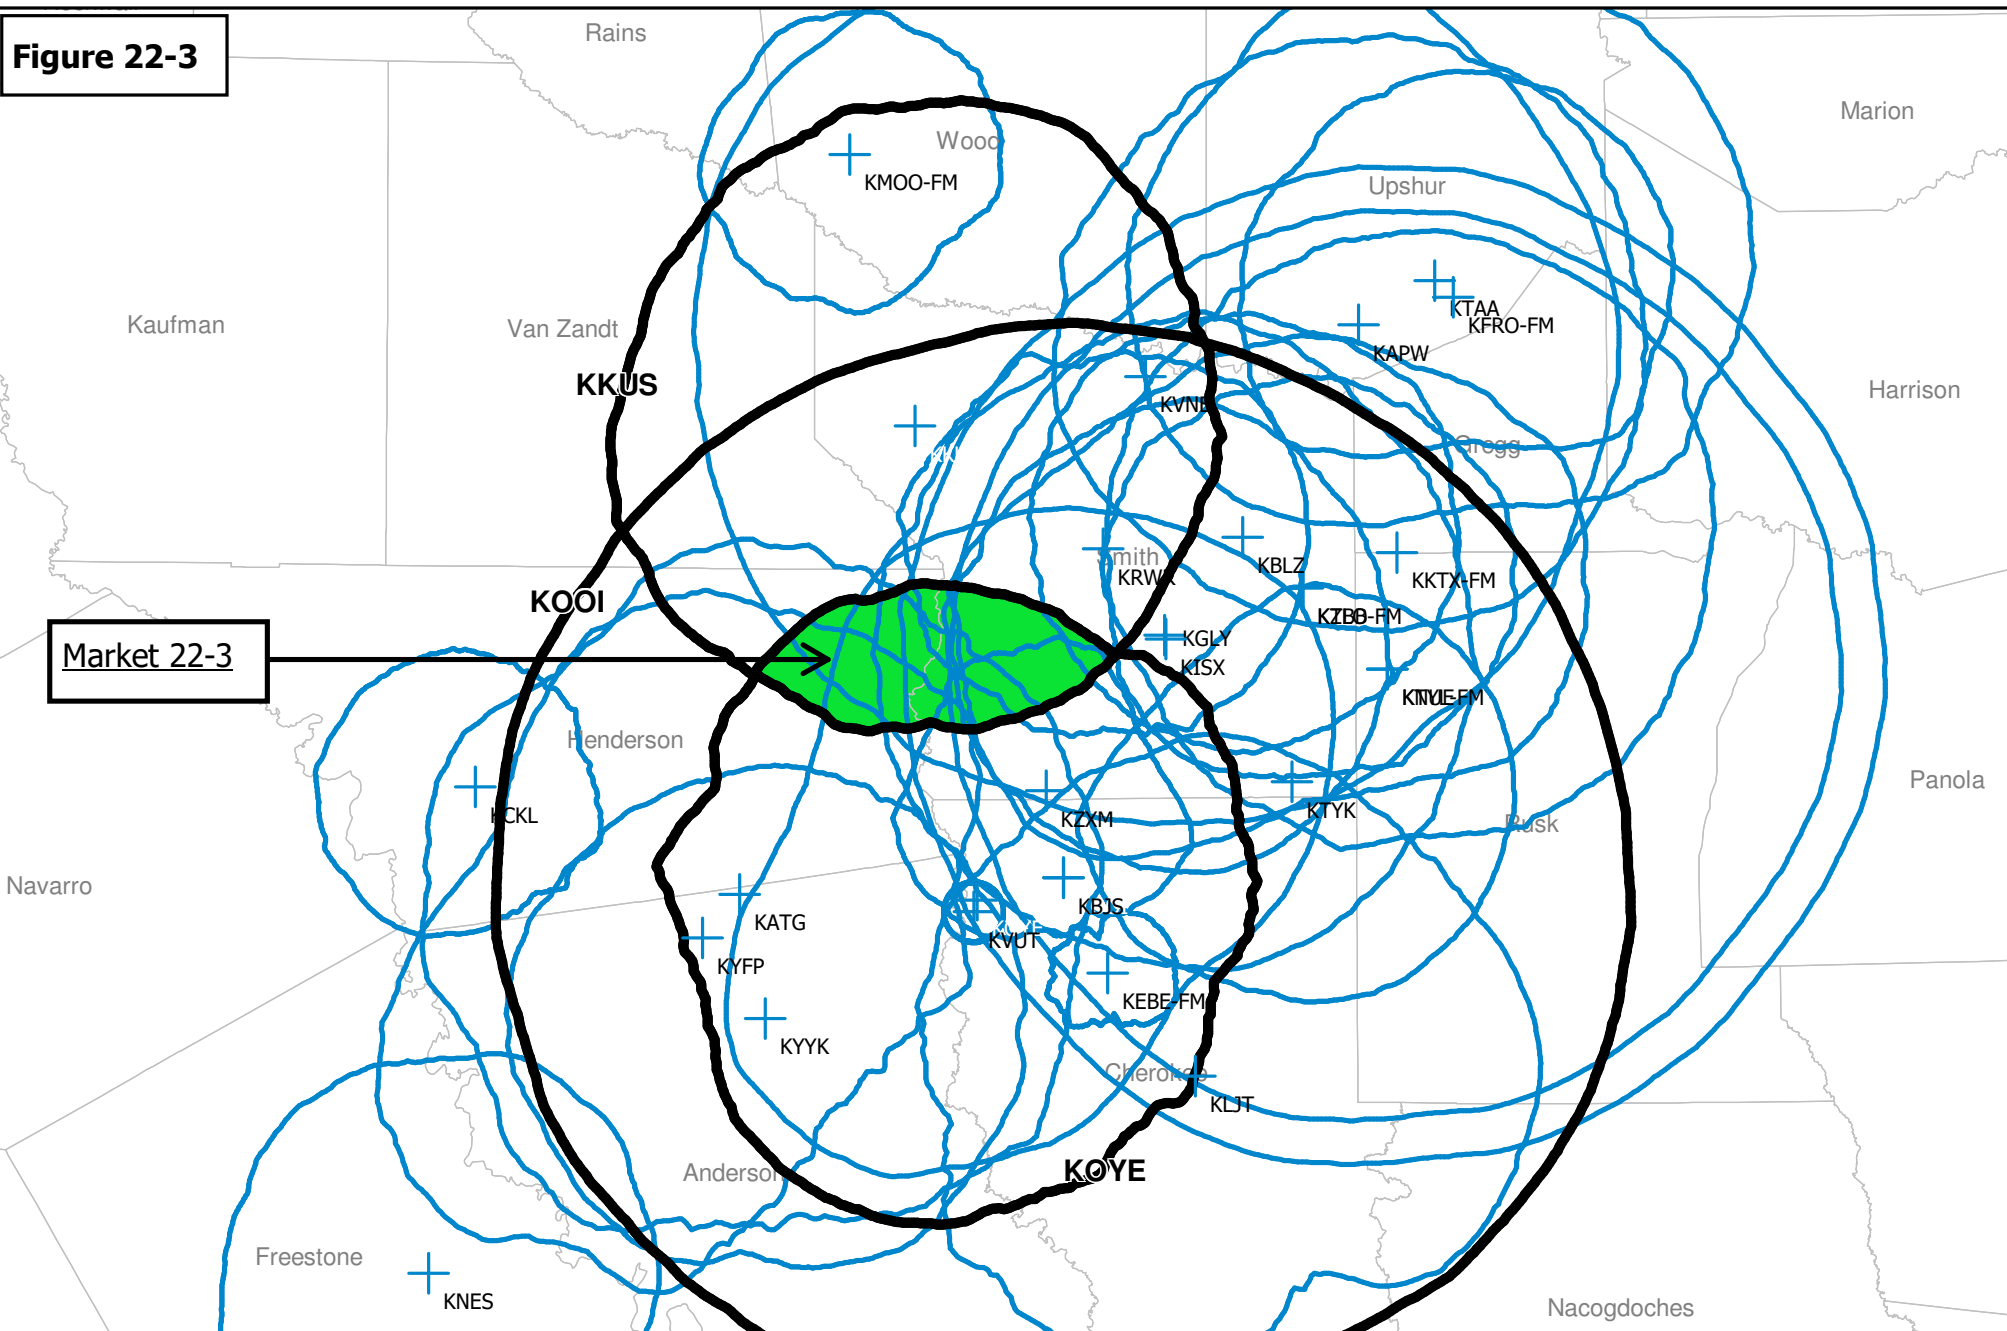

Figure 22-3

Market 22-3

Alpha Media Holdings LLC
Non-Nielsen Contour Overlap Market Analysis