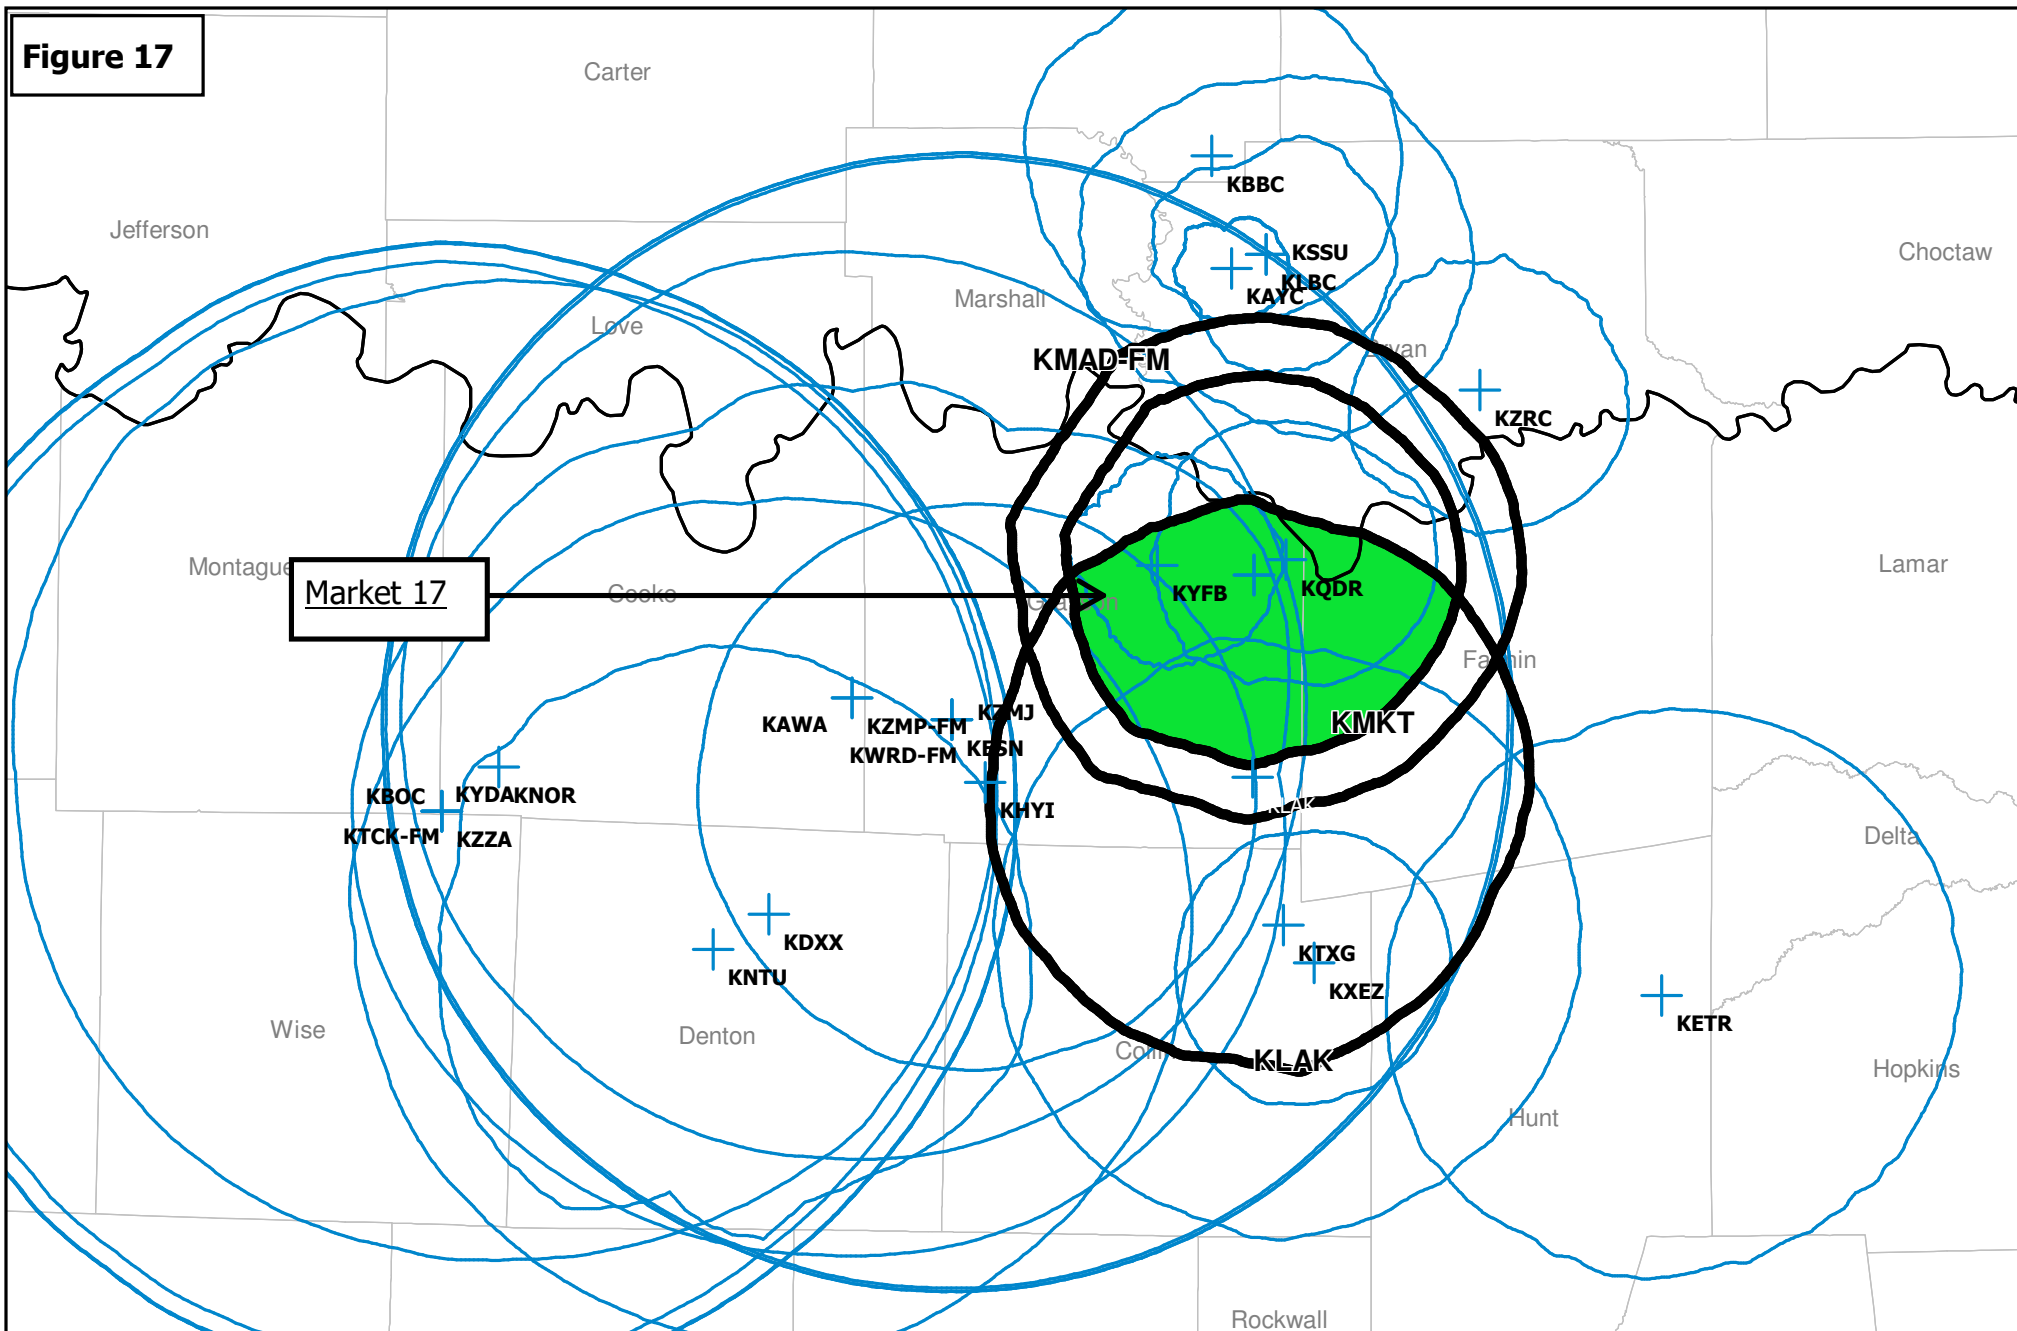

Figure 17

Alpha Media Holdings LLC
Non-Nielsen Contour Overlap Market Analysis