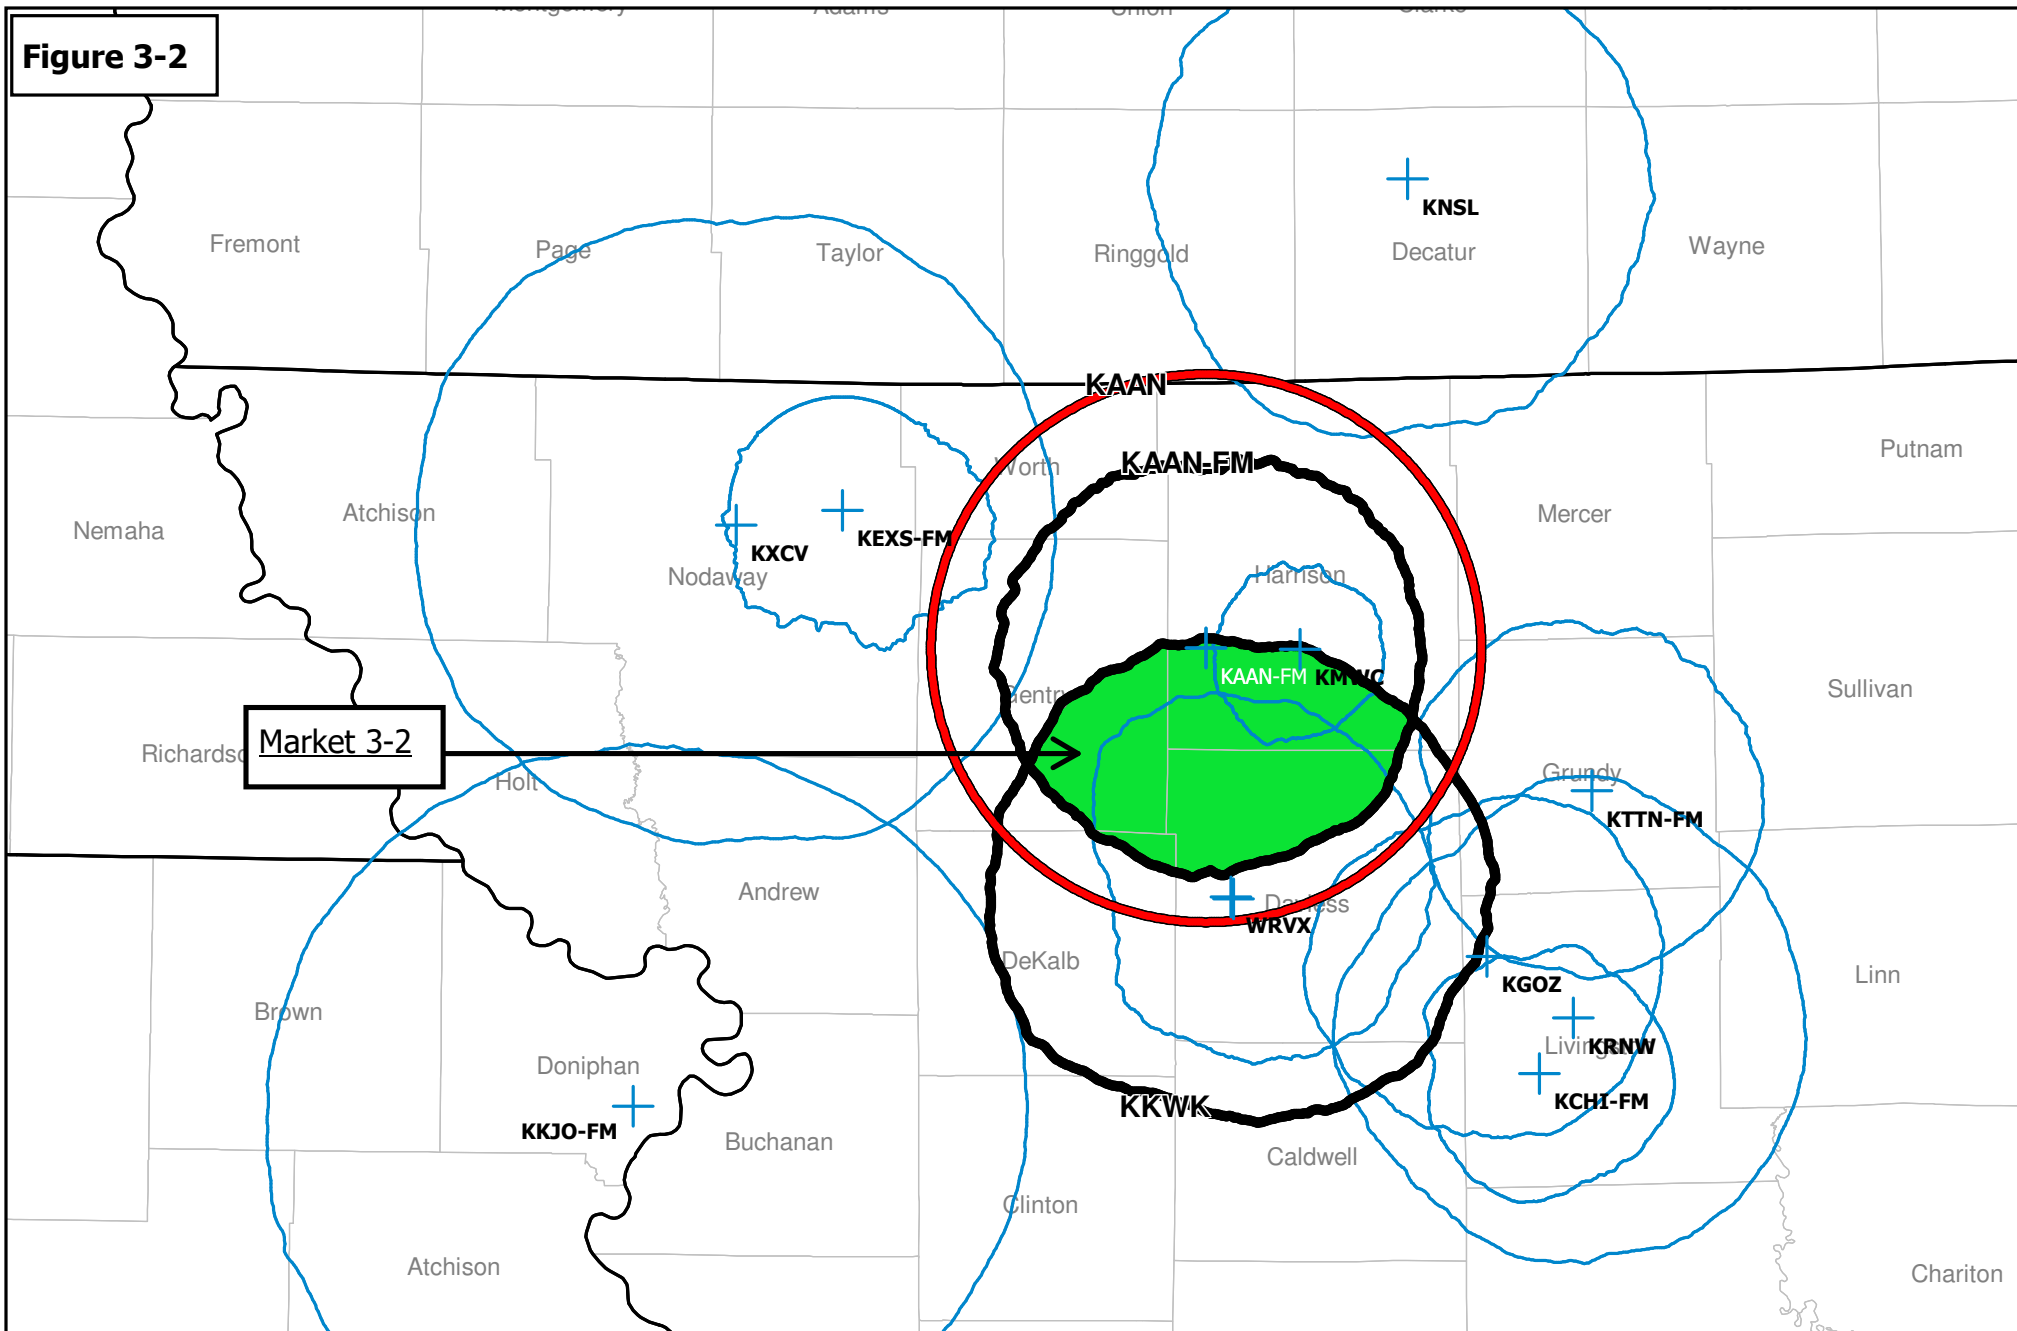

Figure 3-2

Alpha Media Holdings LLC
Non-Nielsen Contour Overlap Market Analysis