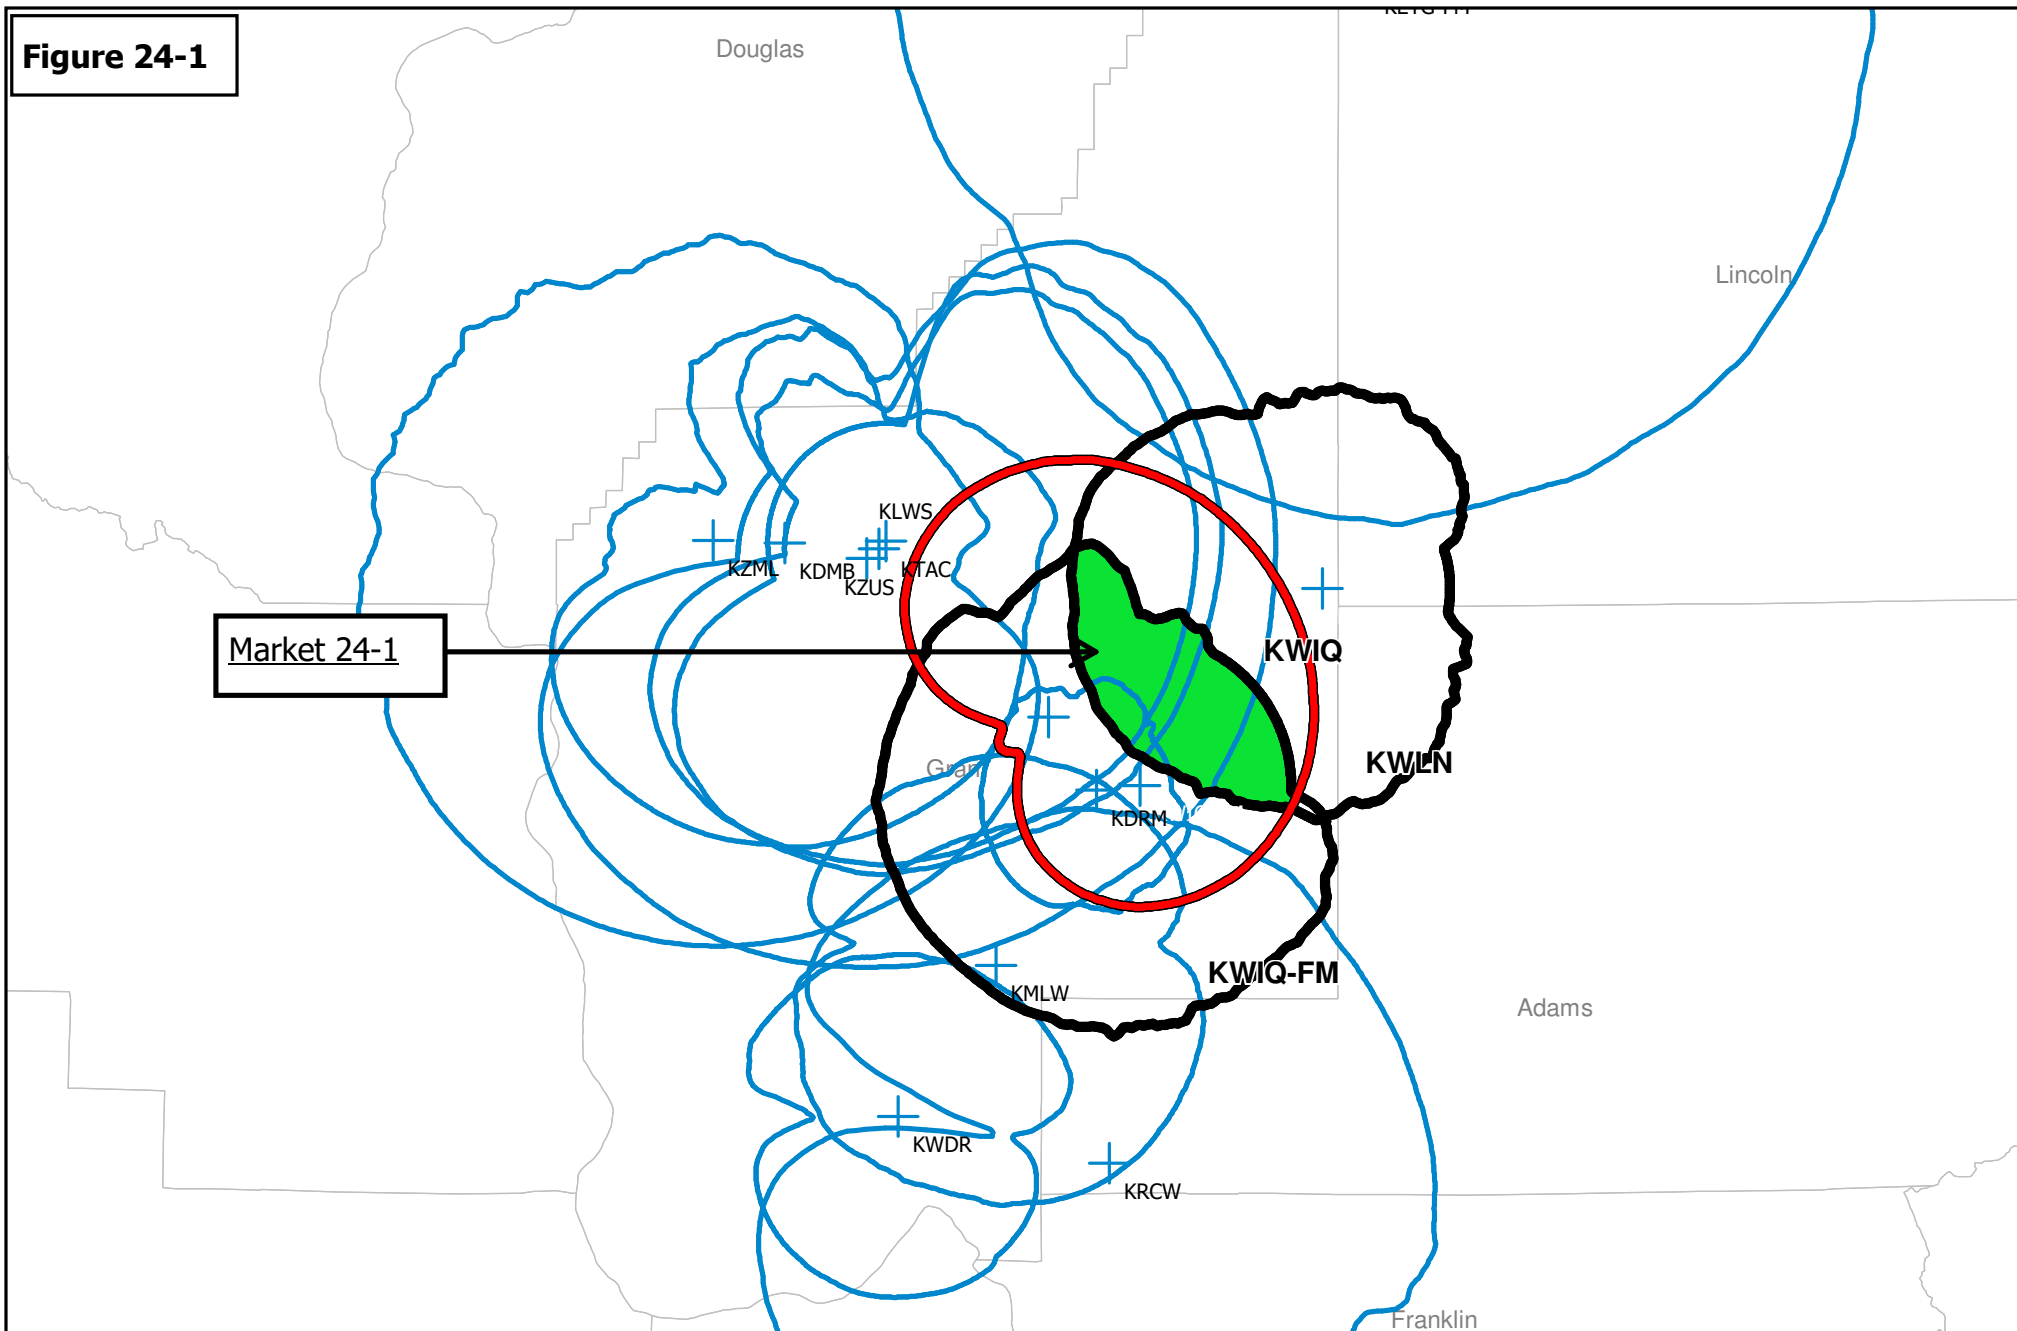

Figure 24-1

Market 24-1

Alpha Media Holdings LLC
Non-Nielsen Contour Overlap Market Analysis