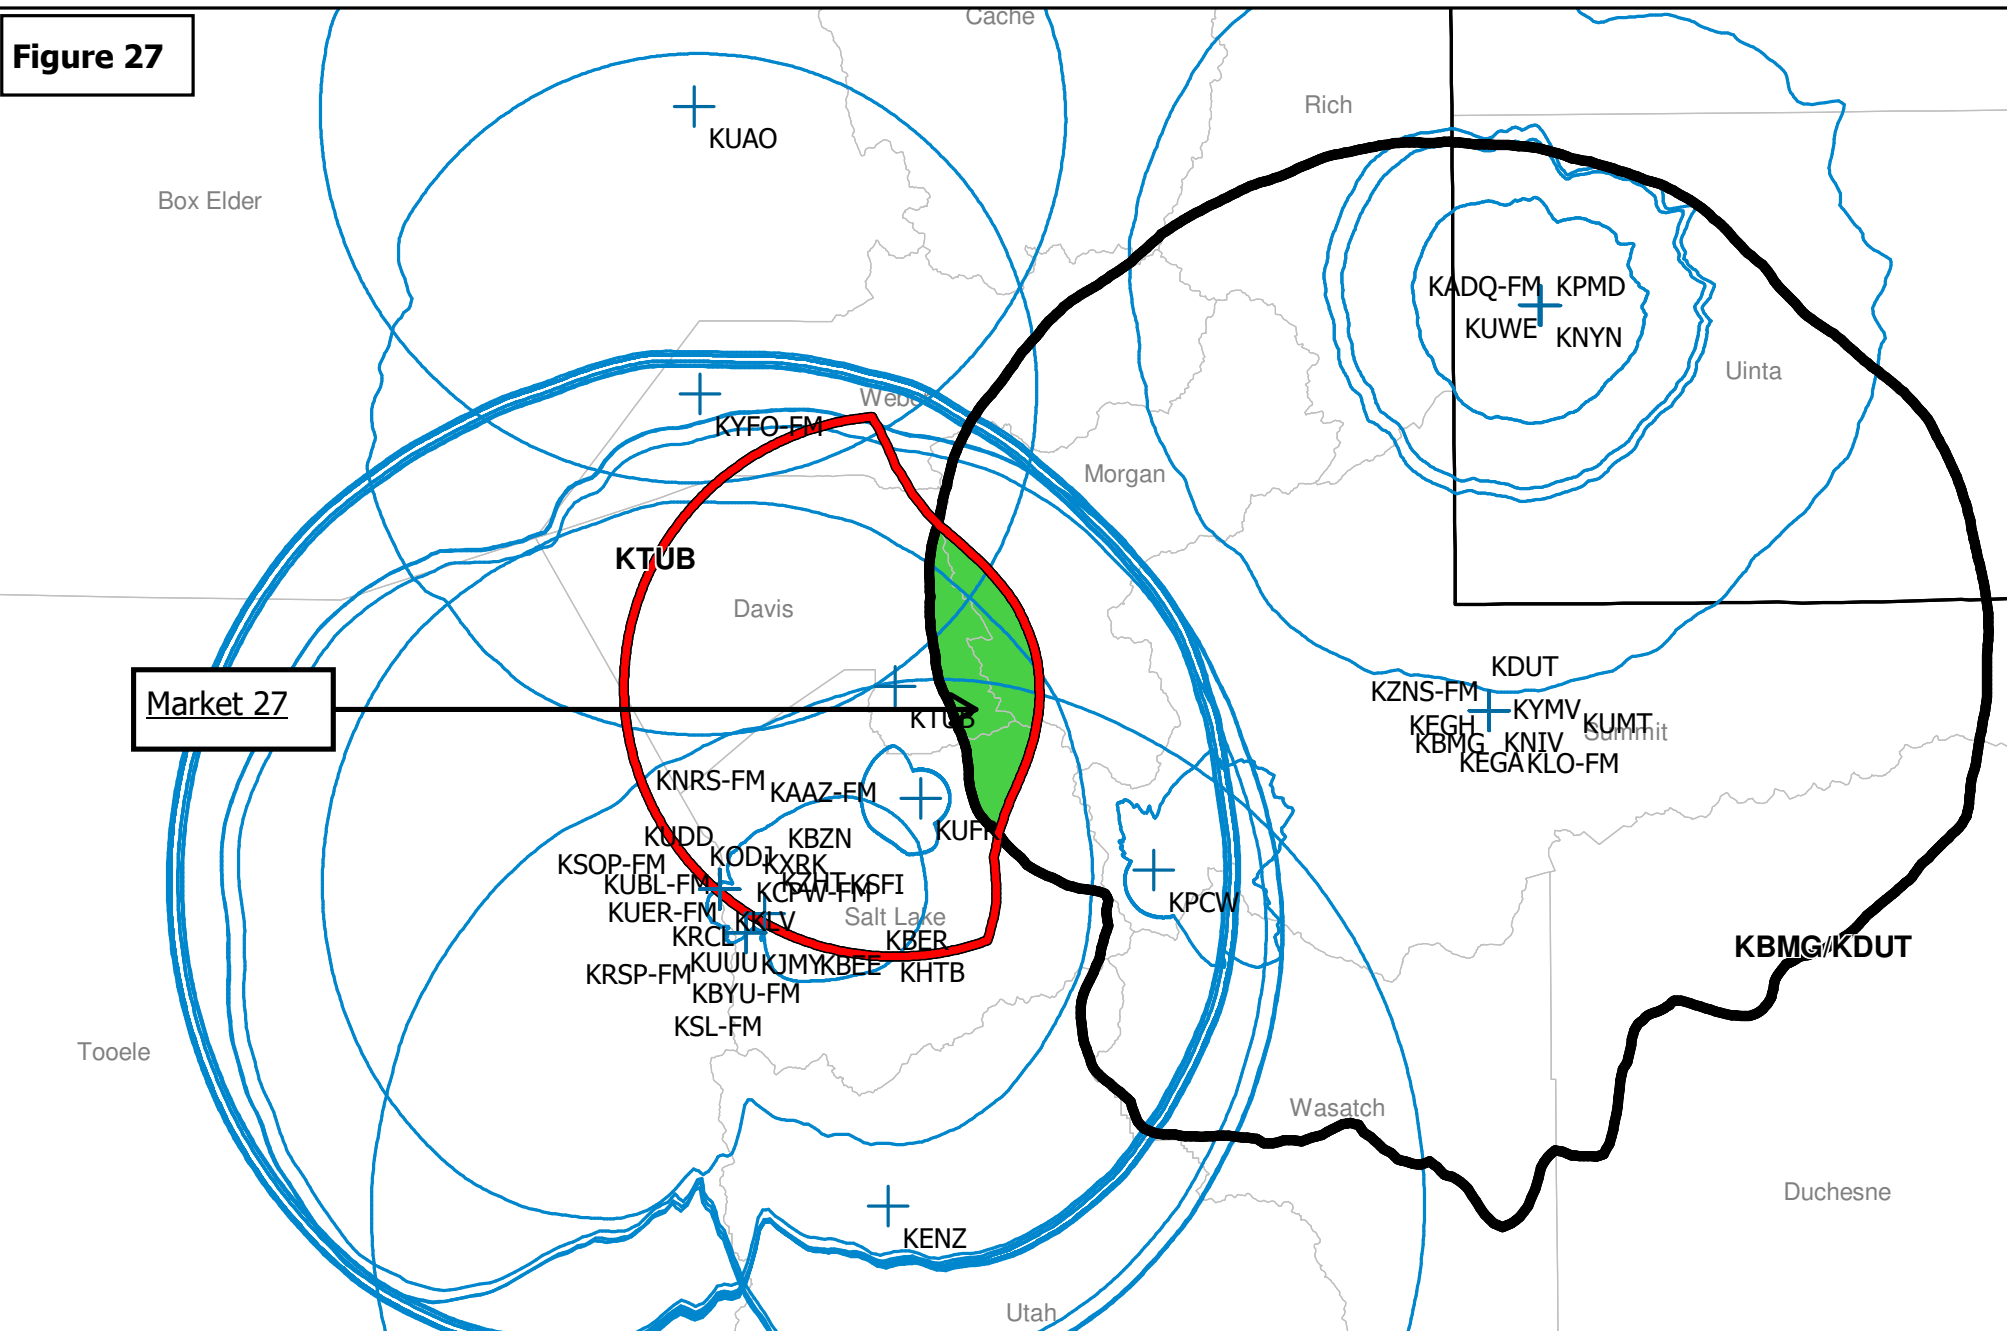

Figure 27

Alpha Media Holdings LLC
Non-Nielsen Contour Overlap Market Analysis