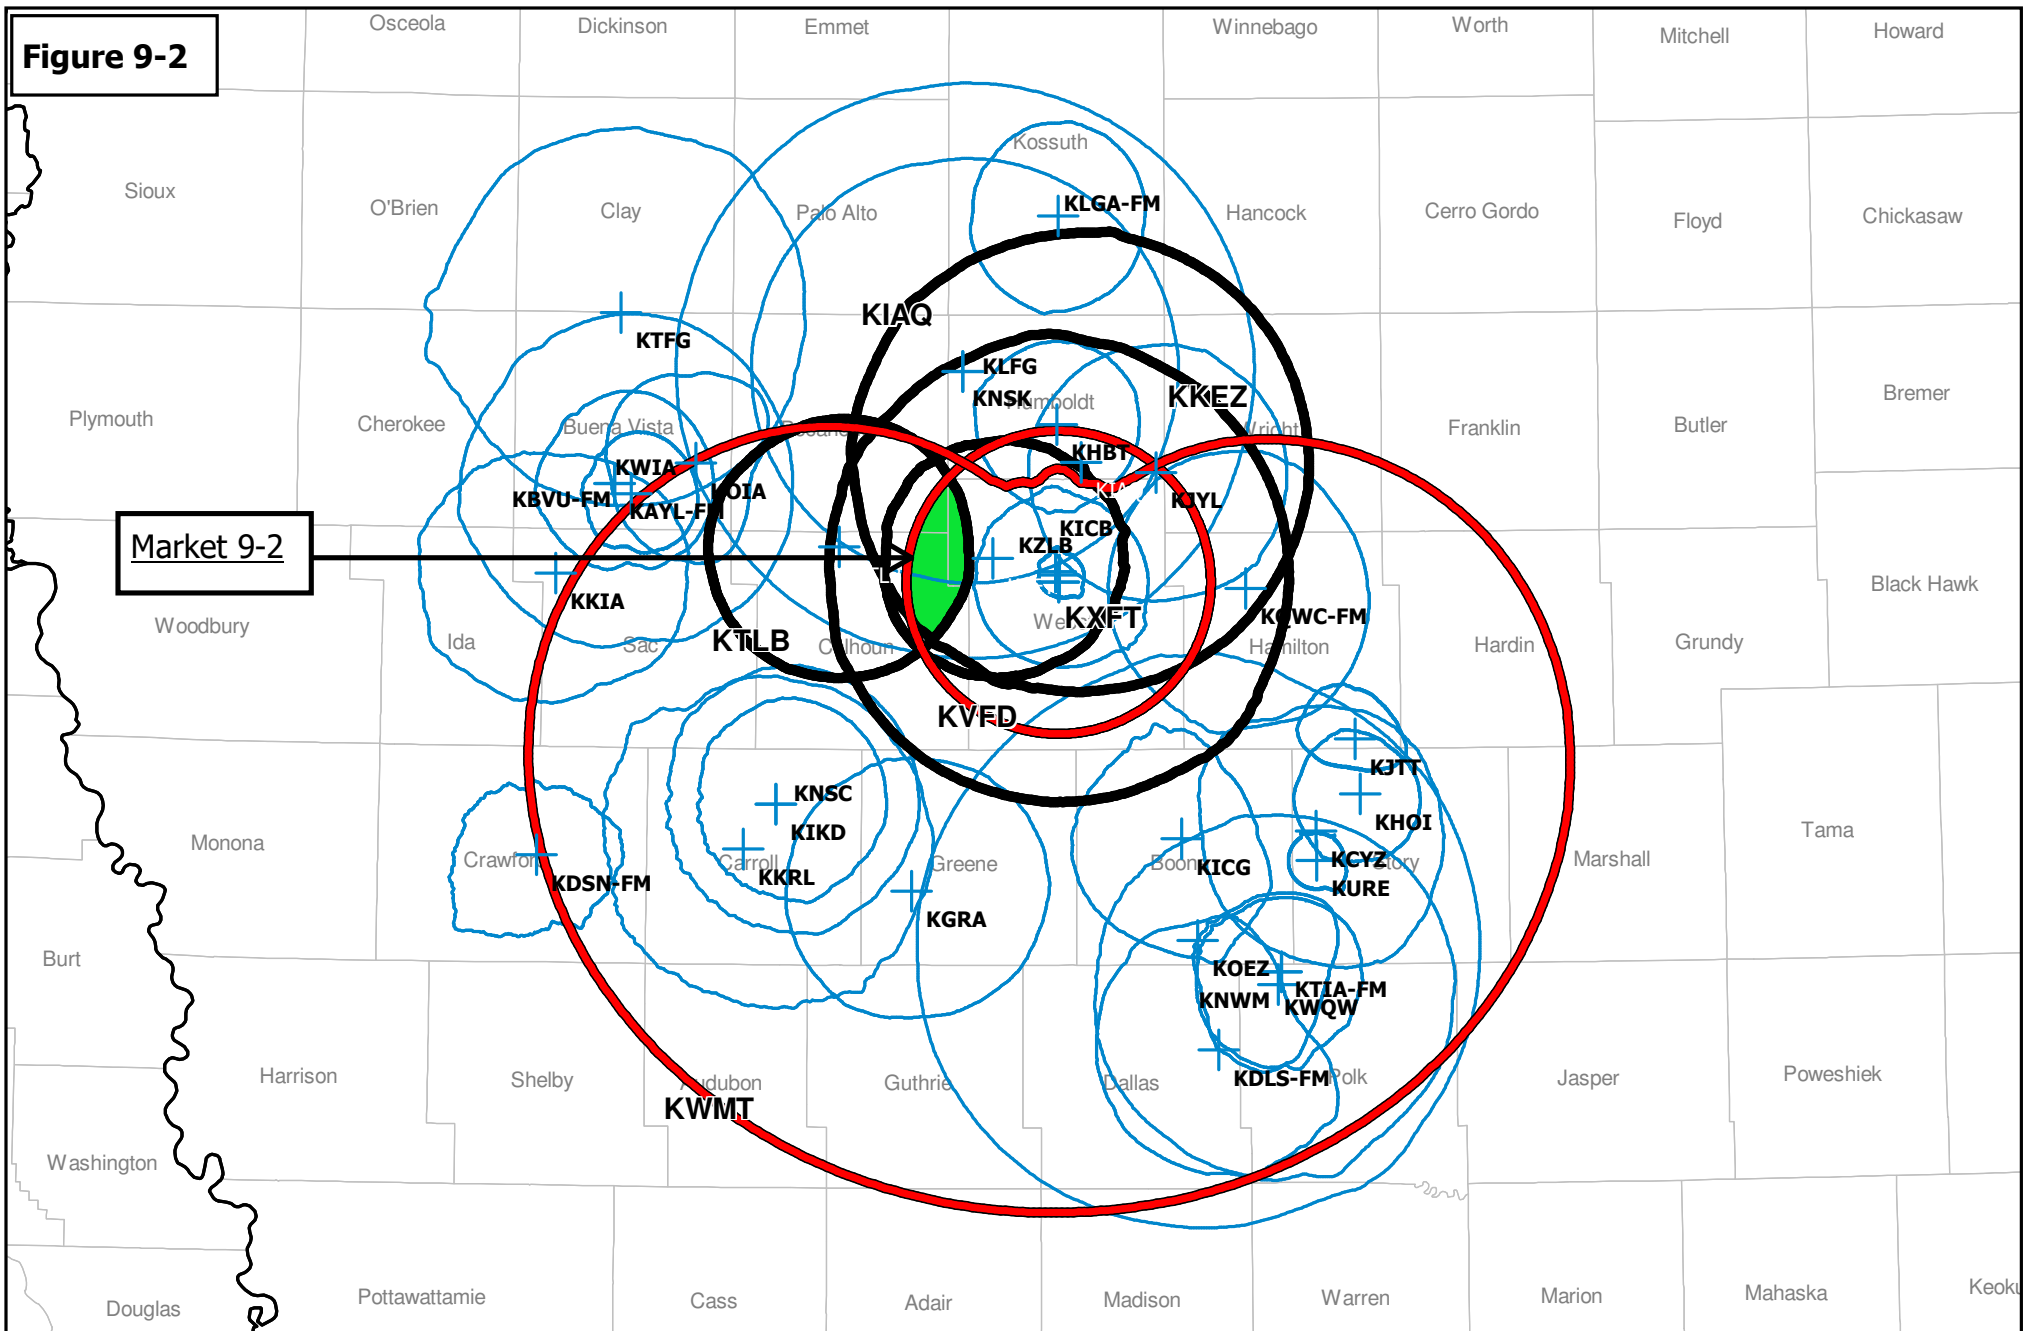

Figure 9-2

Market 9-2

Alpha Media Holdings LLC
Non-Nielsen Contour Overlap Market Analysis