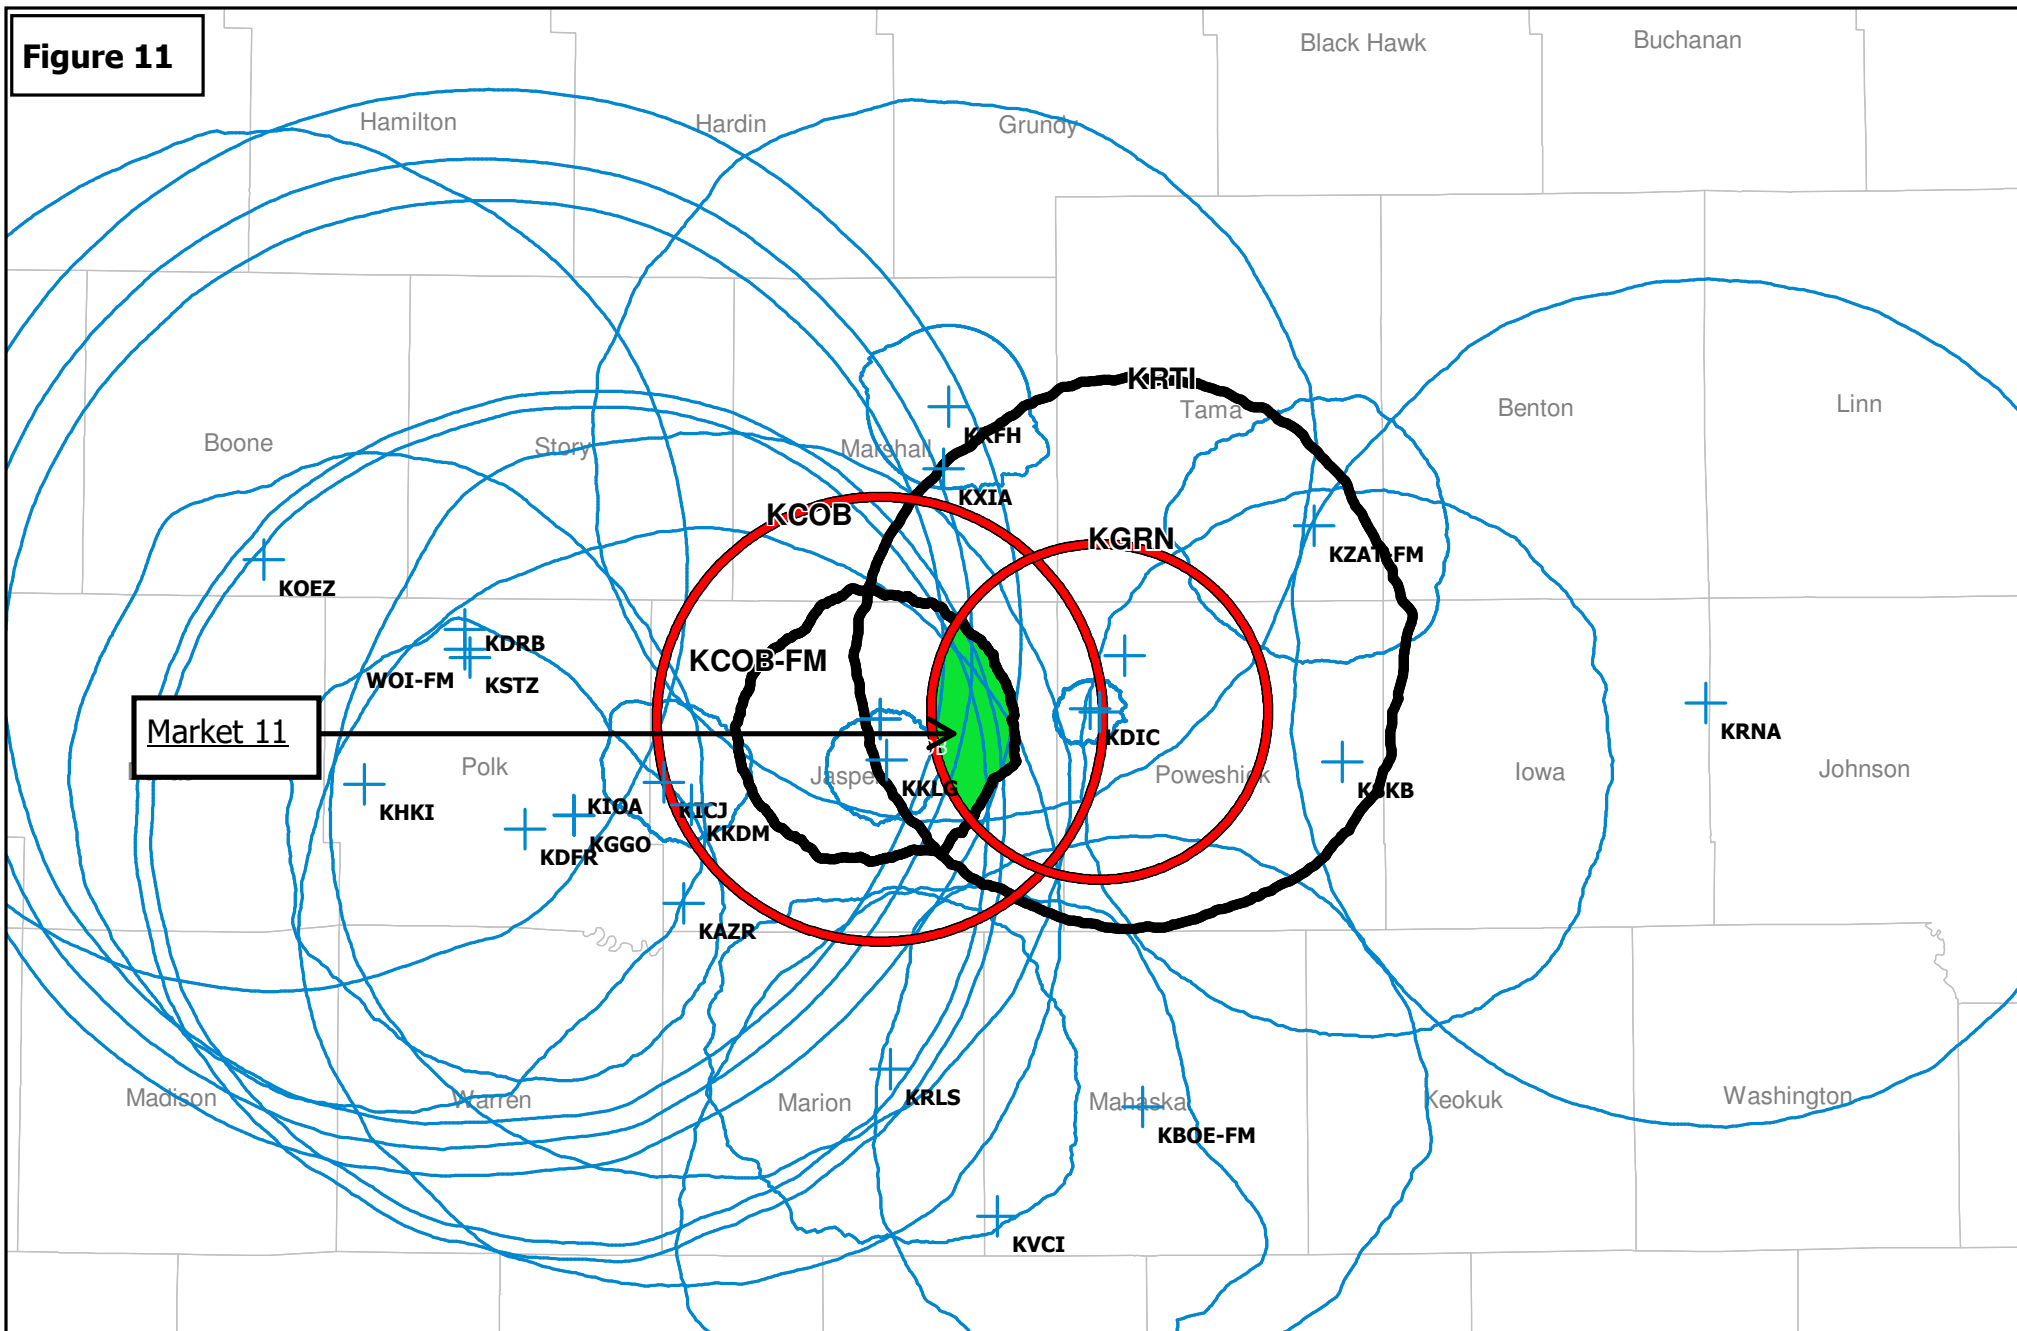

Figure 11

Alpha Media Holdings LLC
Non-Nielsen Contour Overlap Market Analysis