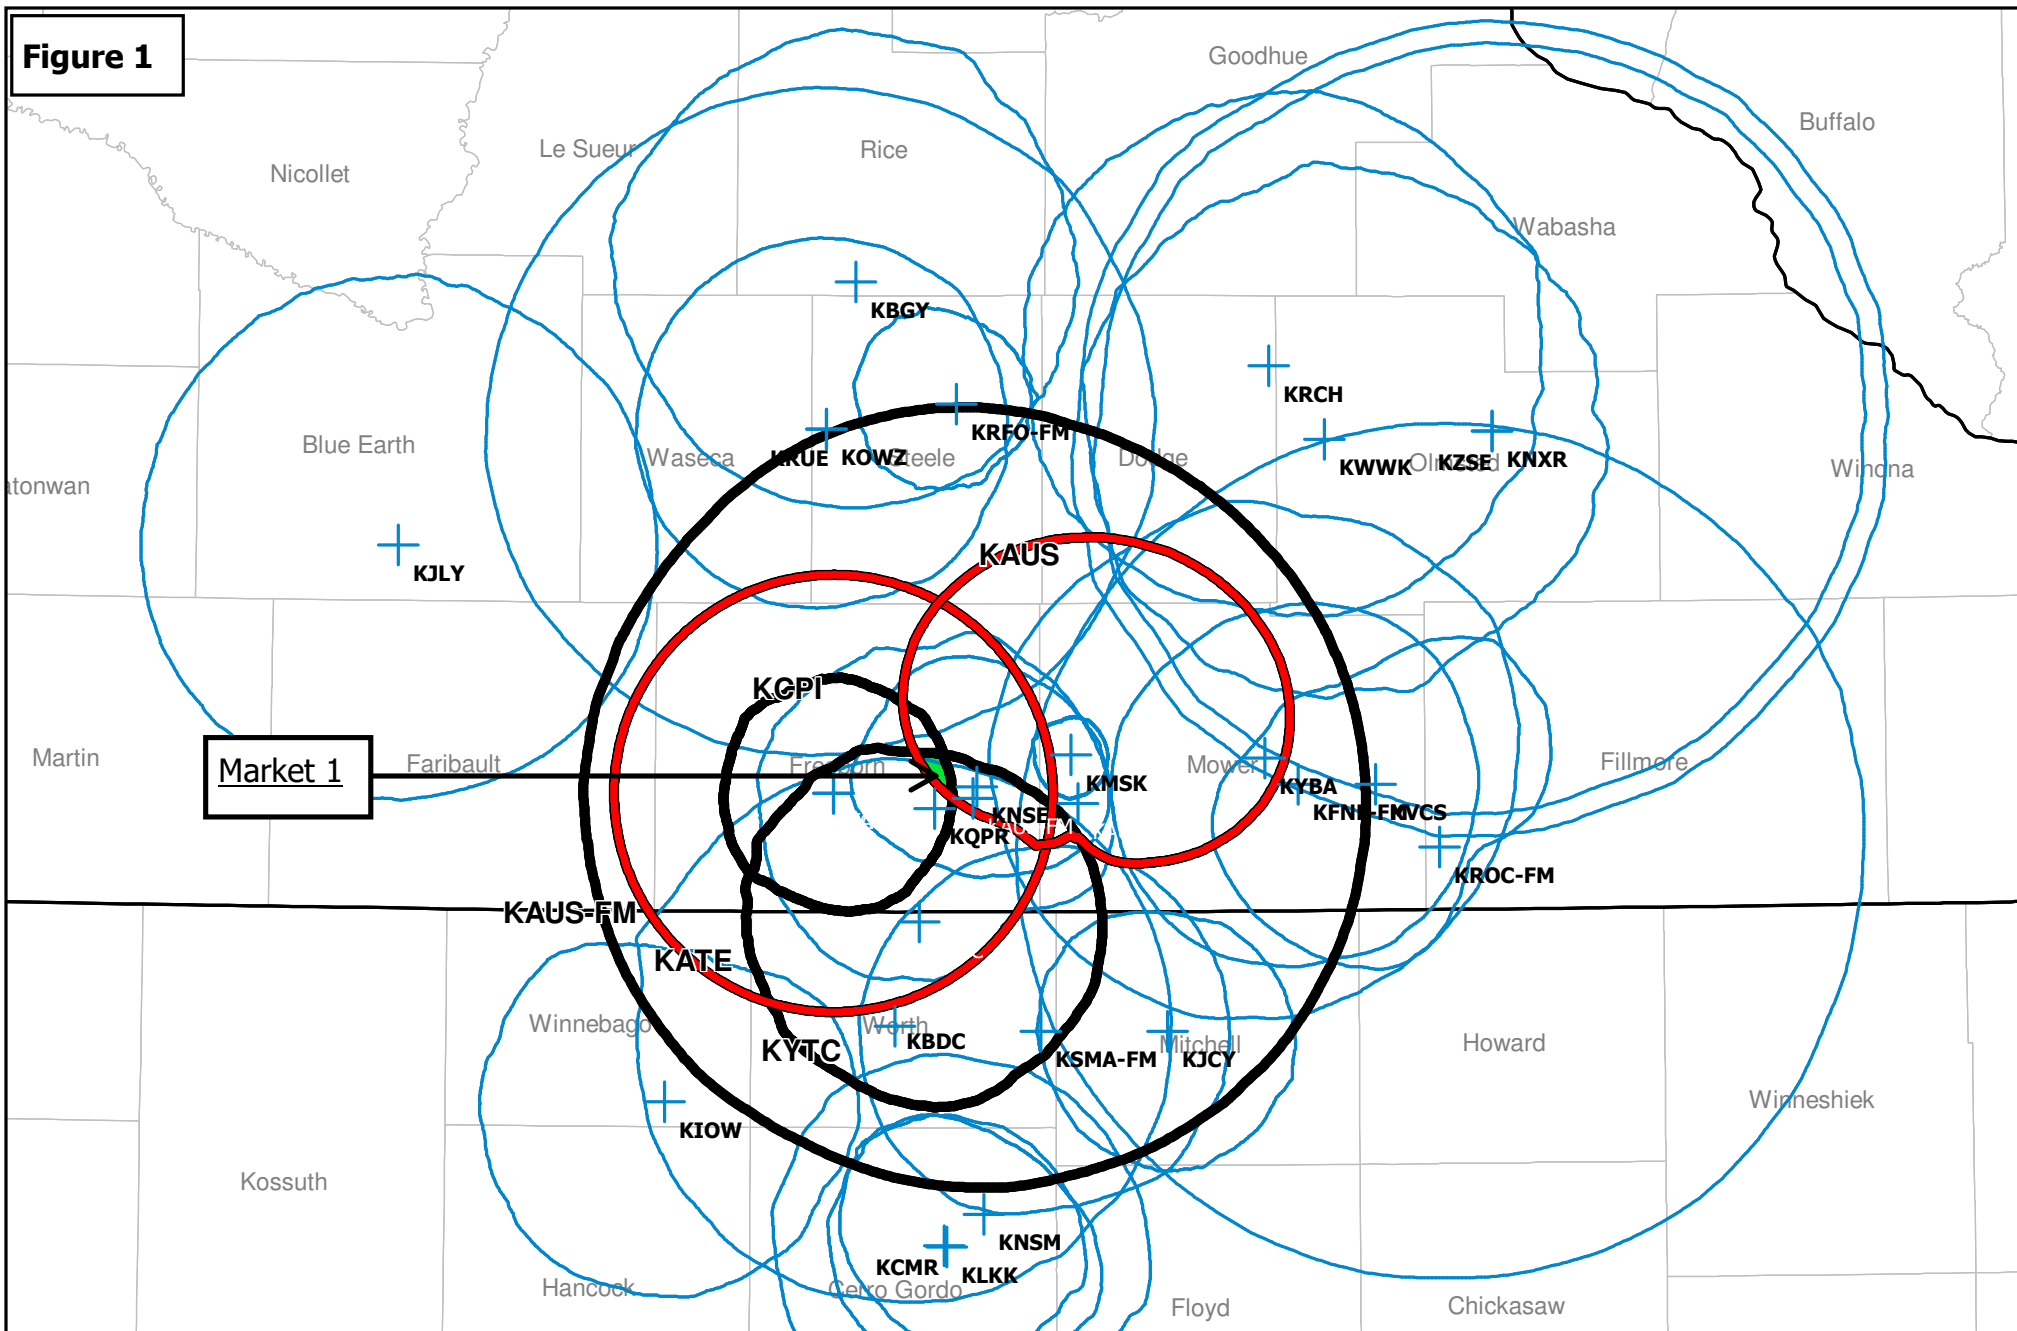

Figure 1

Market 1

Alpha Media Holdings LLC
Non-Nielsen Contour Overlap Market Analysis