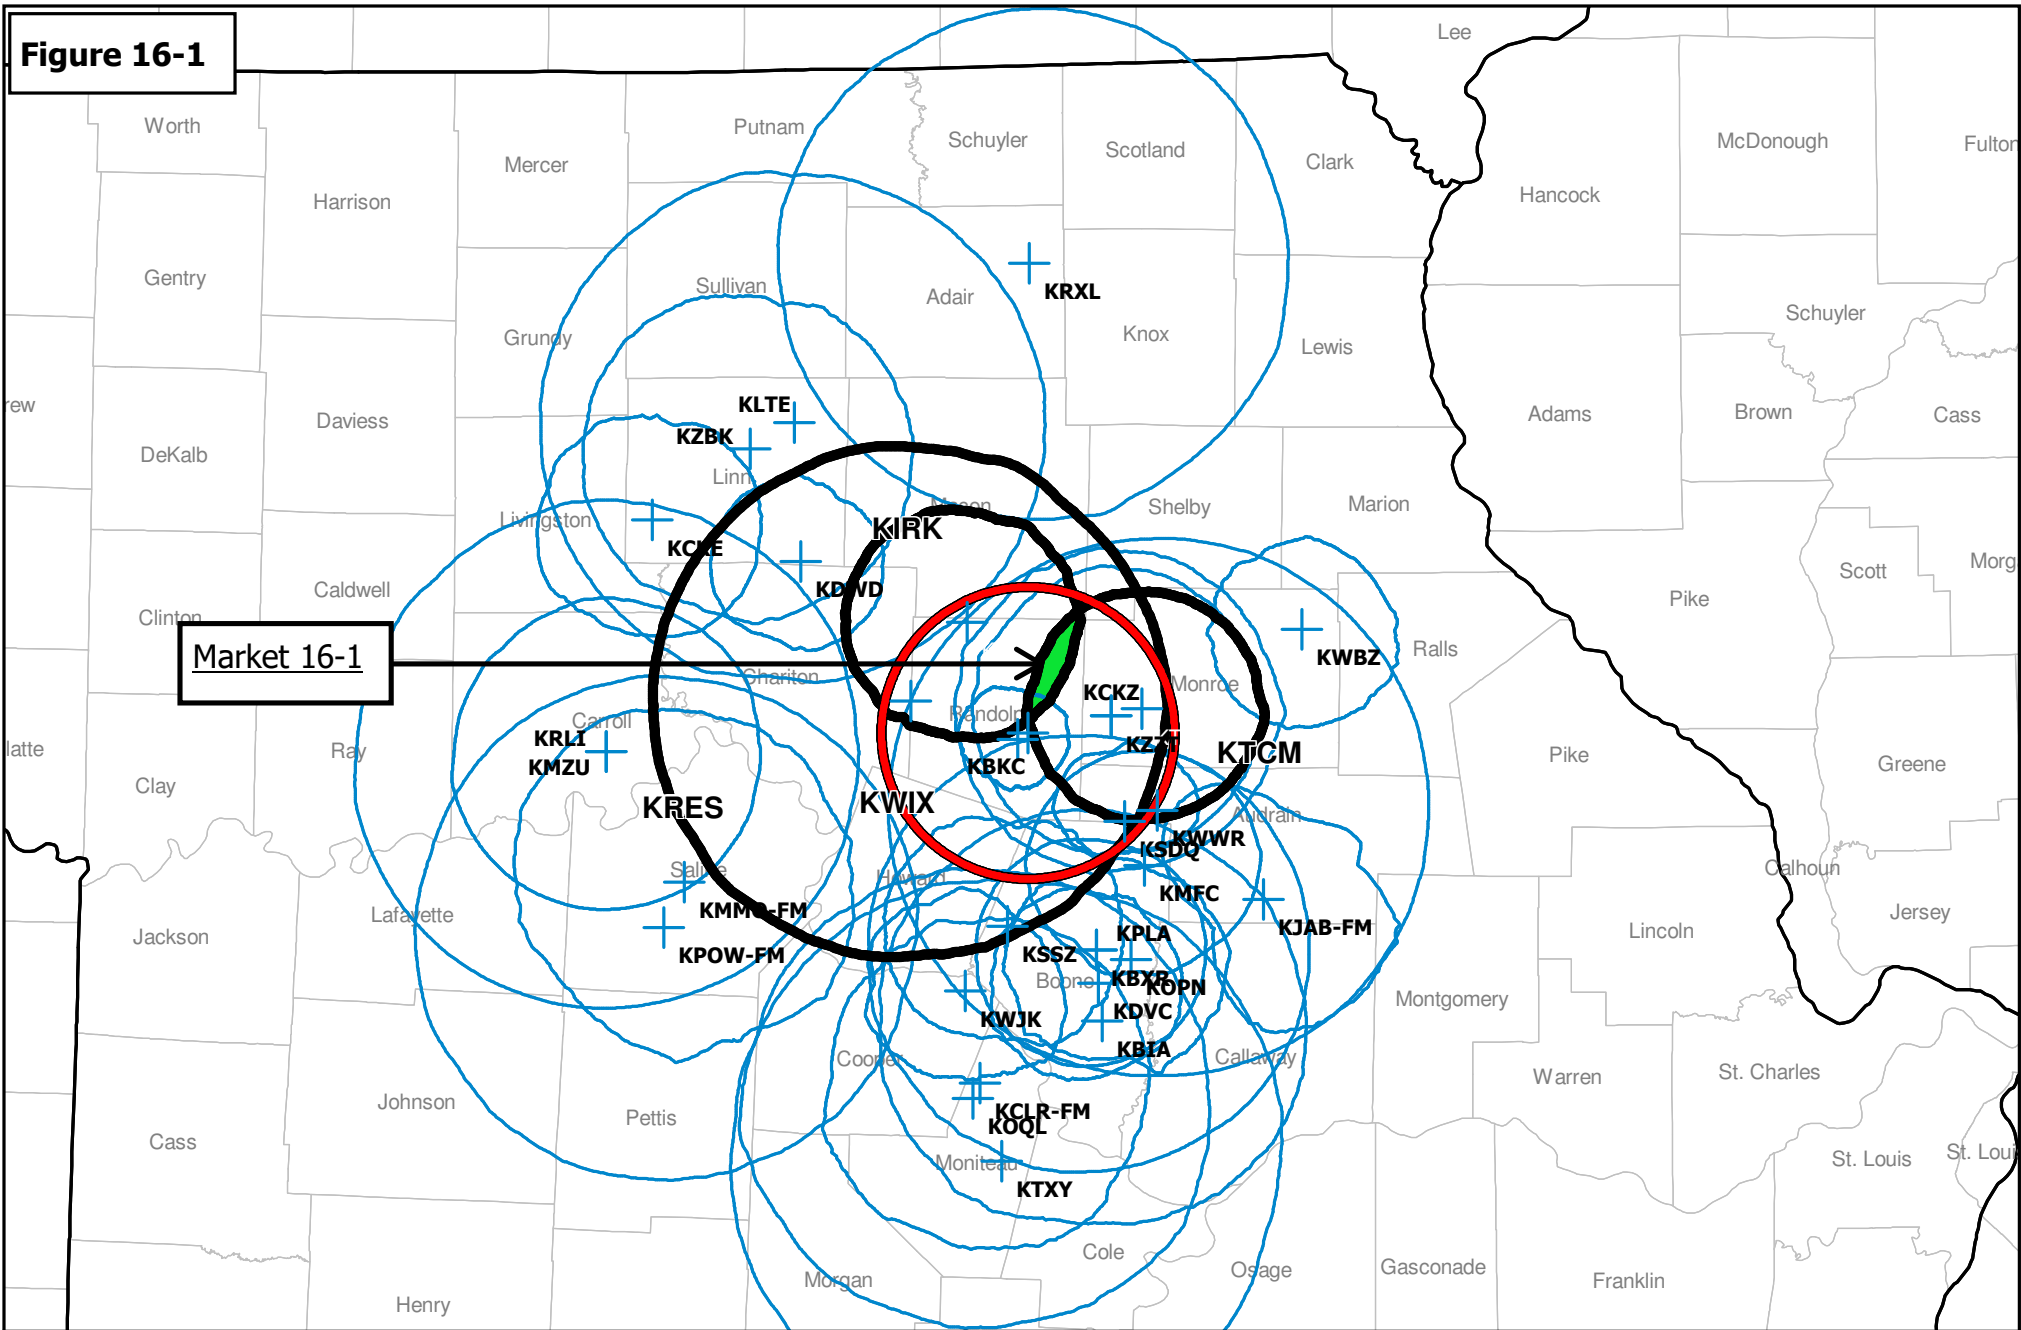

Figure 16-1

Alpha Media Holdings LLC
Non-Nielsen Contour Overlap Market Analysis