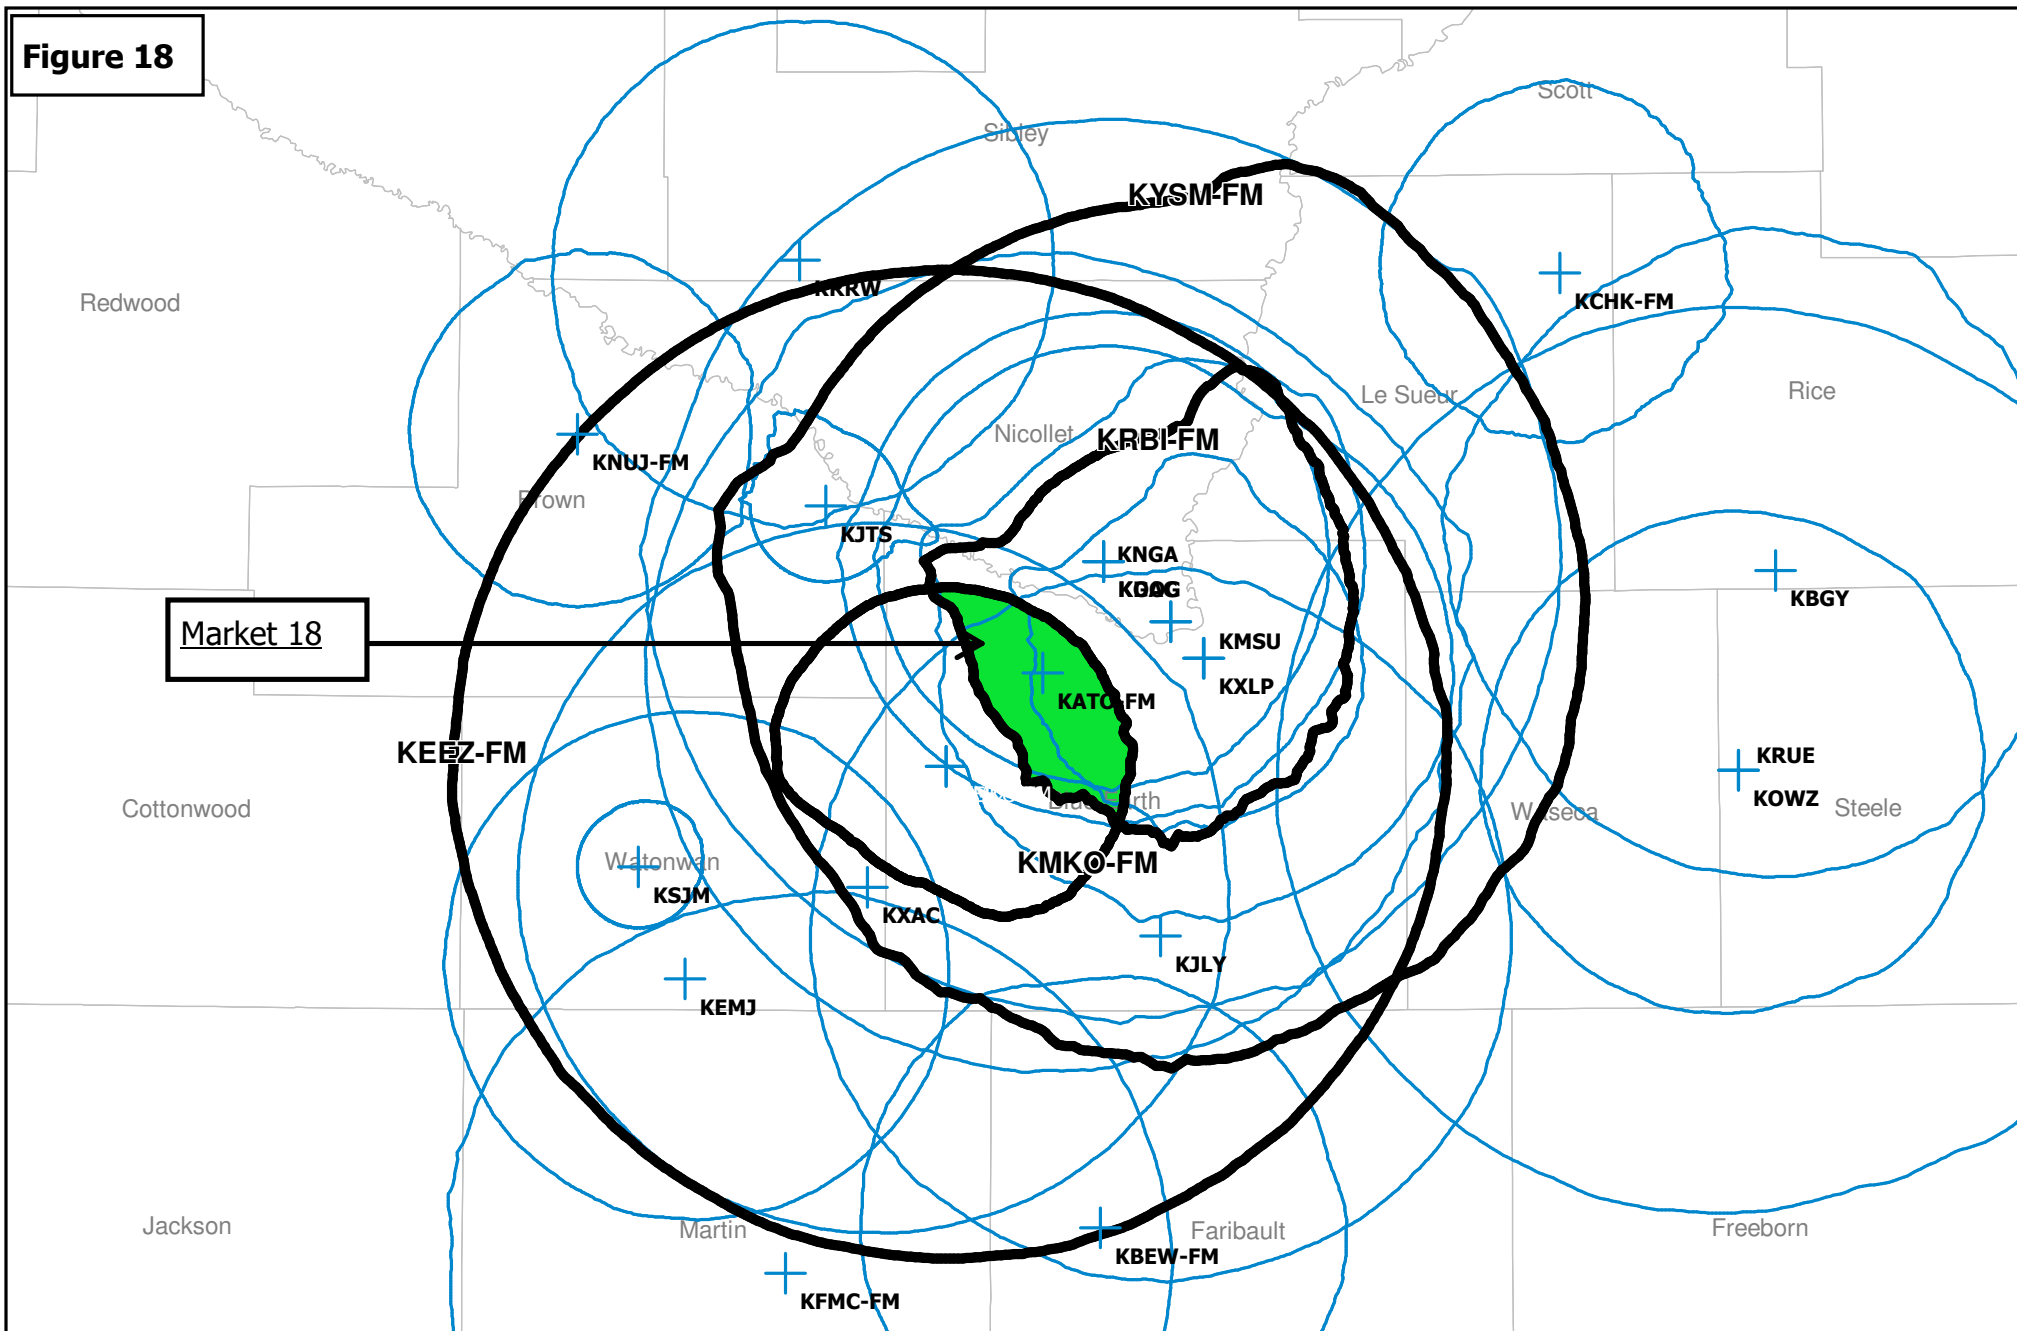

Figure 18

Market 18

Alpha Media Holdings LLC
Non-Nielsen Contour Overlap Market Analysis