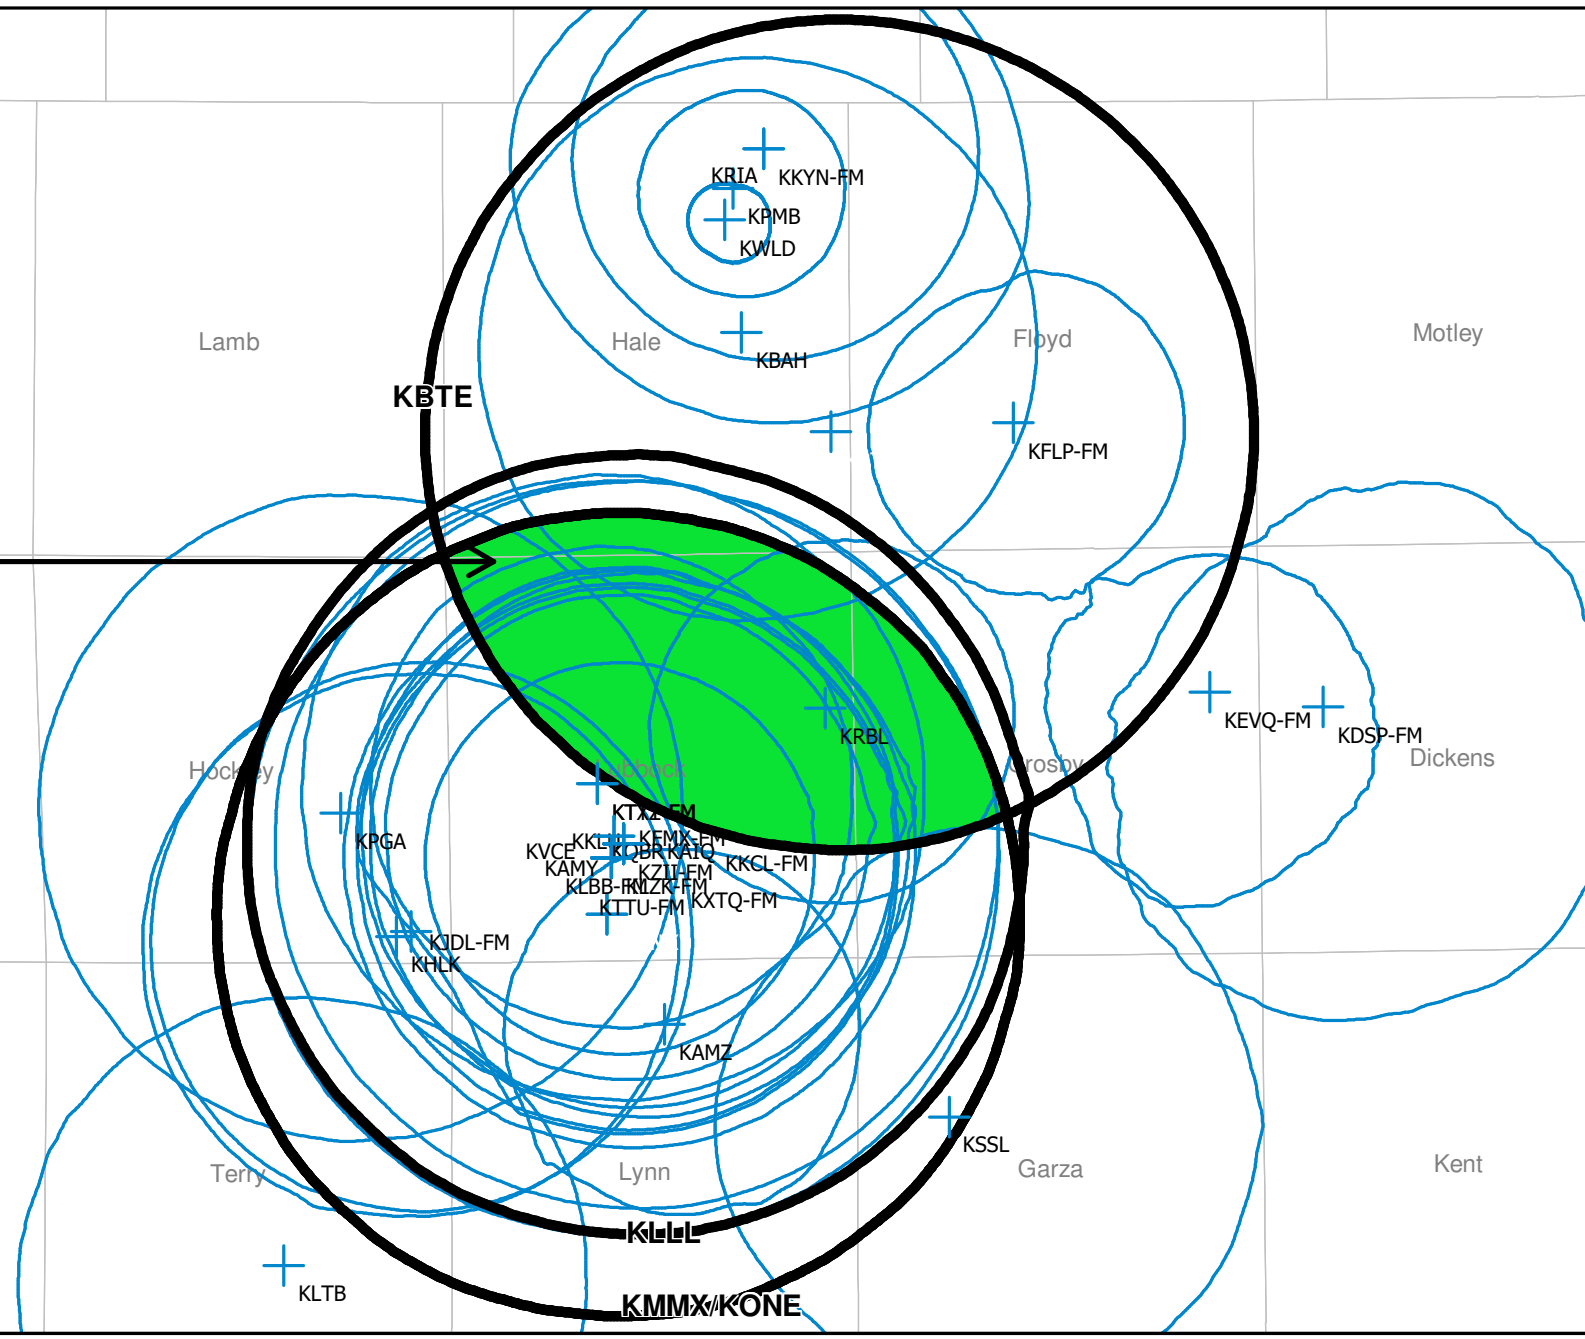

Figure 26

Market 26

Alpha Media Holdings LLC
Non-Nielsen Contour Overlap Market Analysis