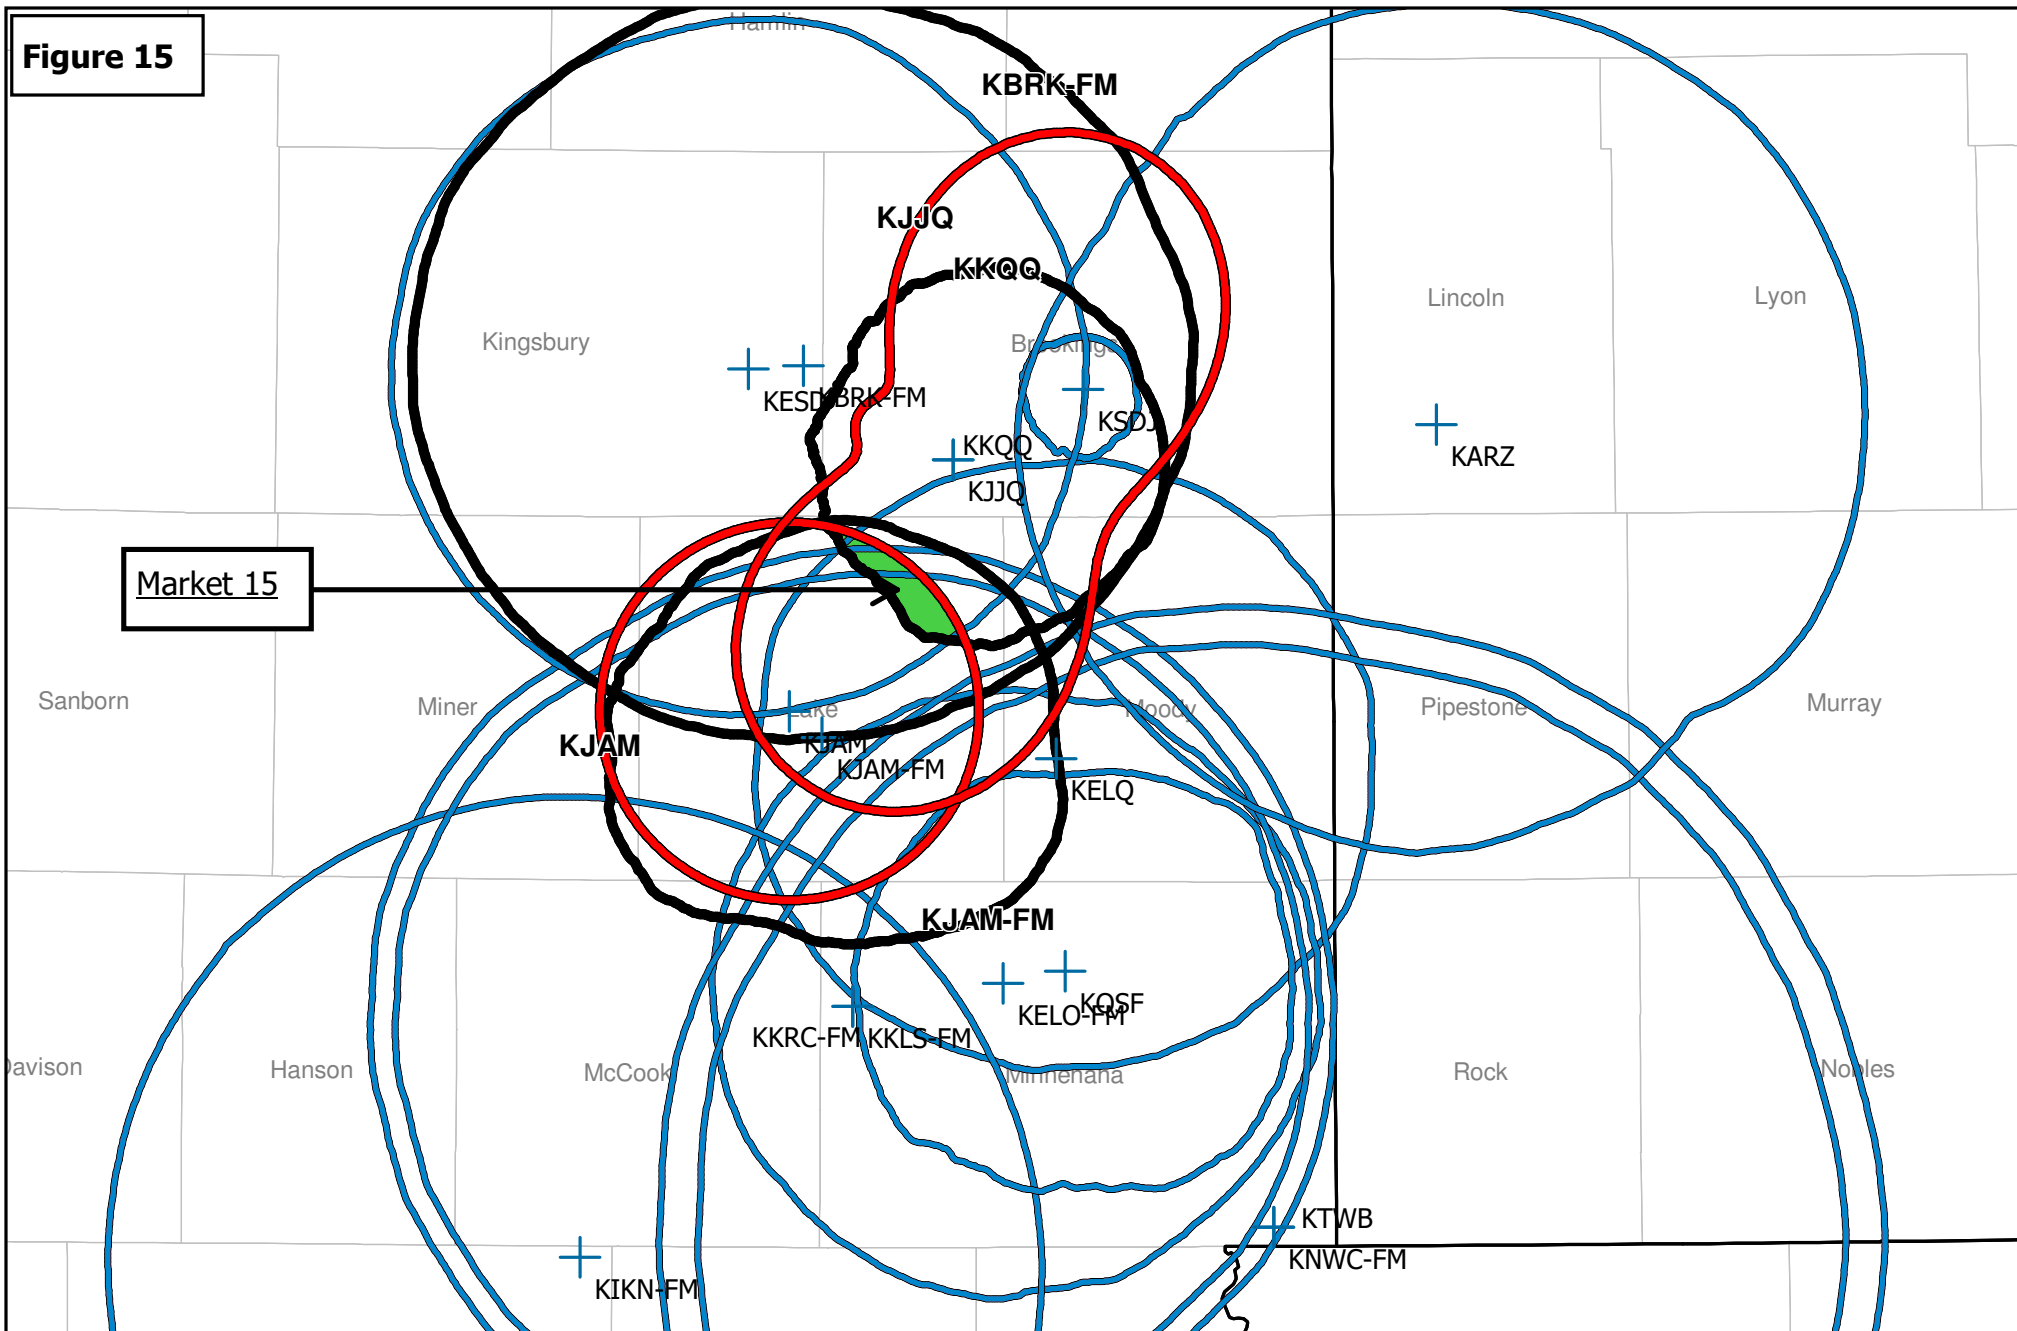

Figure 15

Market 15

Alpha Media Holdings LLC
Non-Nielsen Contour Overlap Market Analysis

Scale 1:800,000
0 10 20 30 km