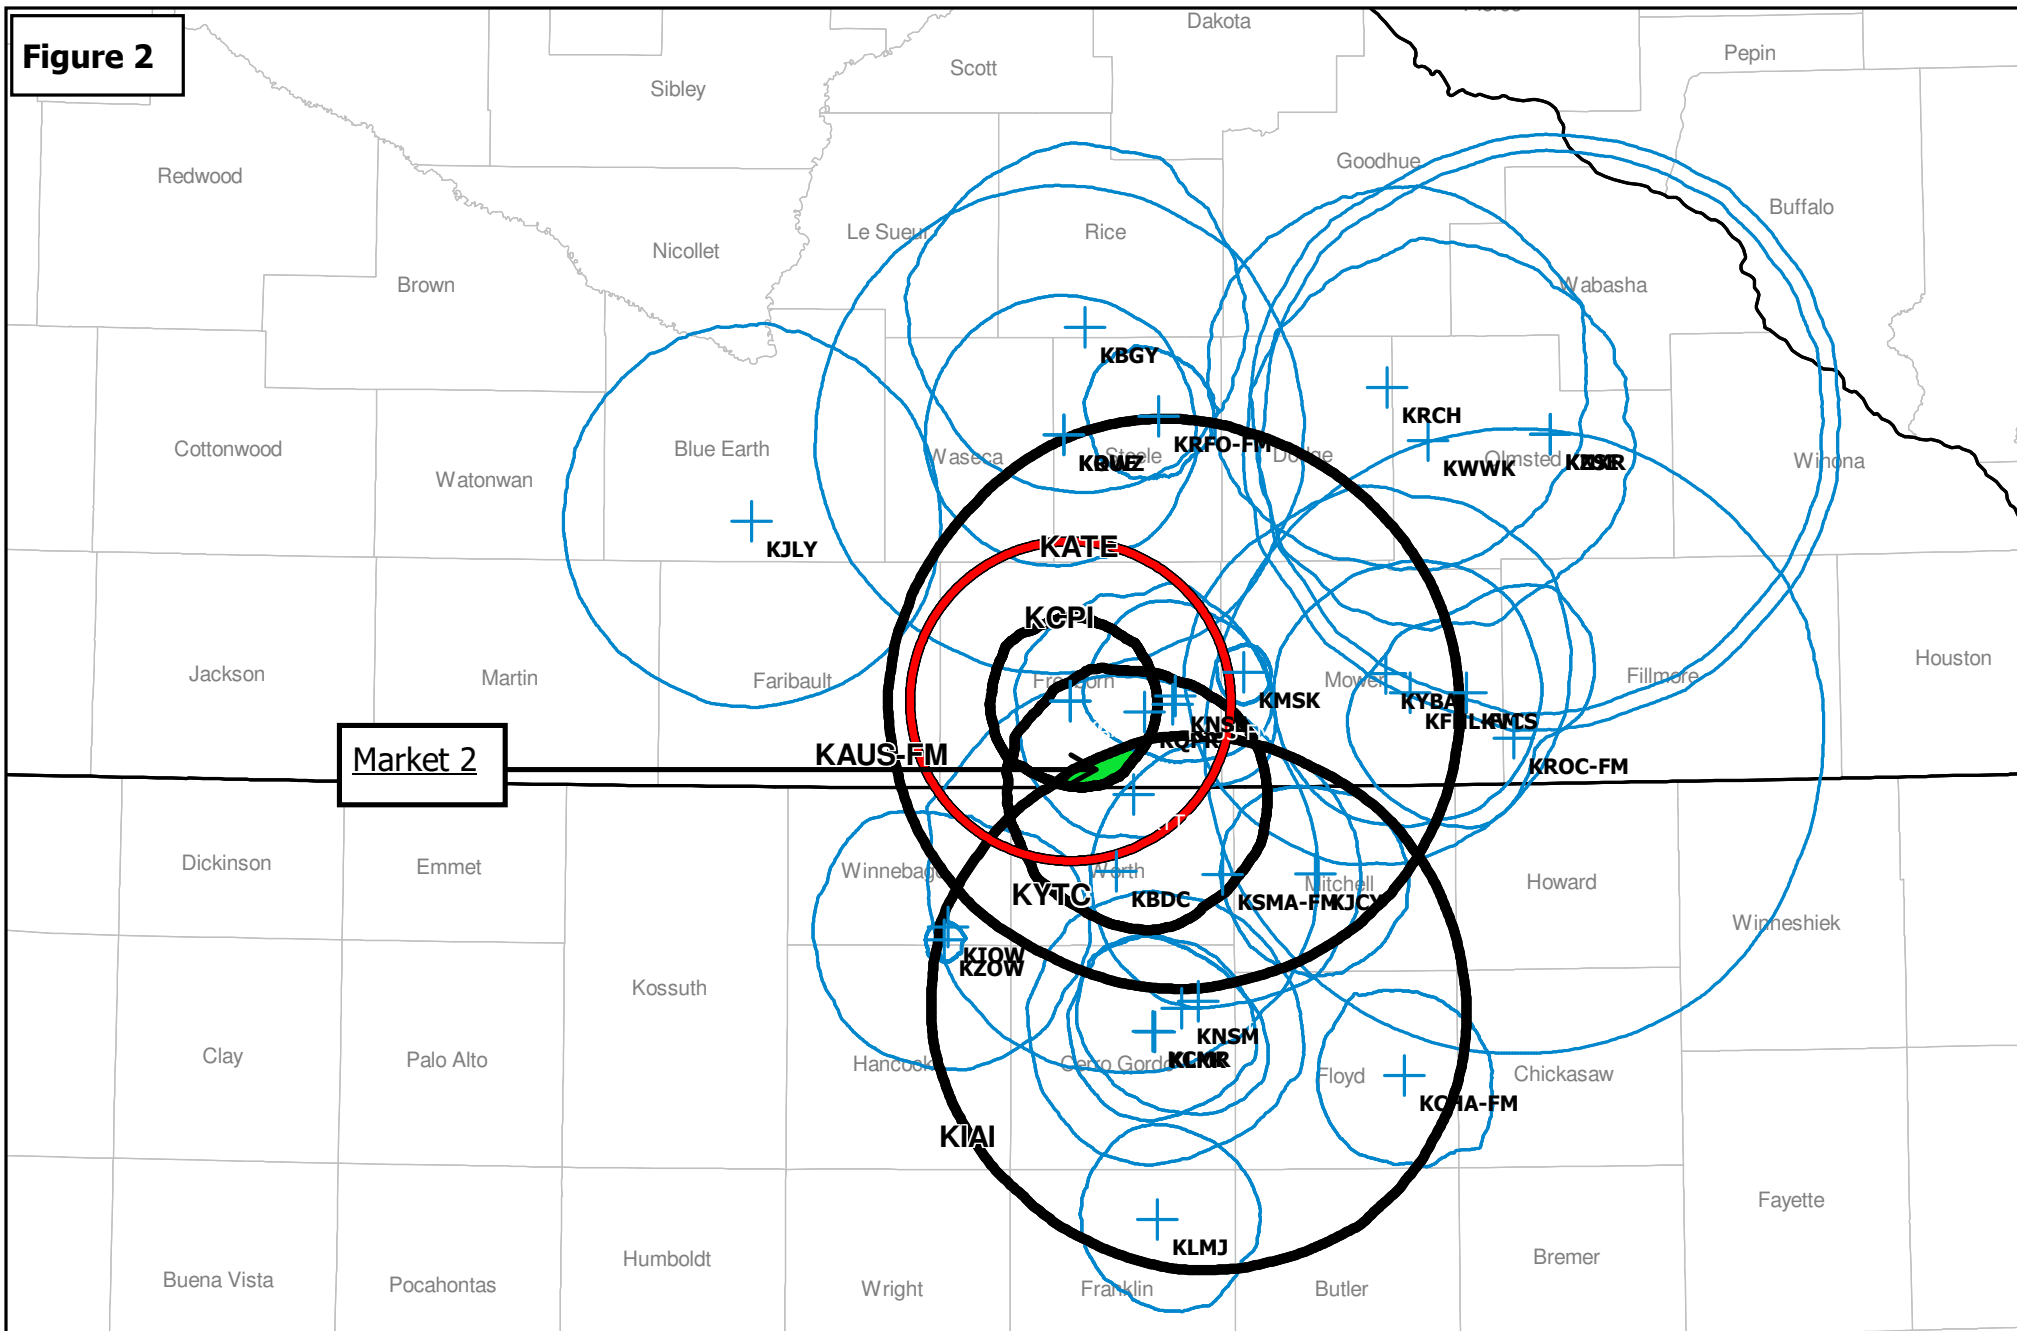

Figure 2

Alpha Media Holdings LLC
Non-Nielsen Contour Overlap Market Analysis