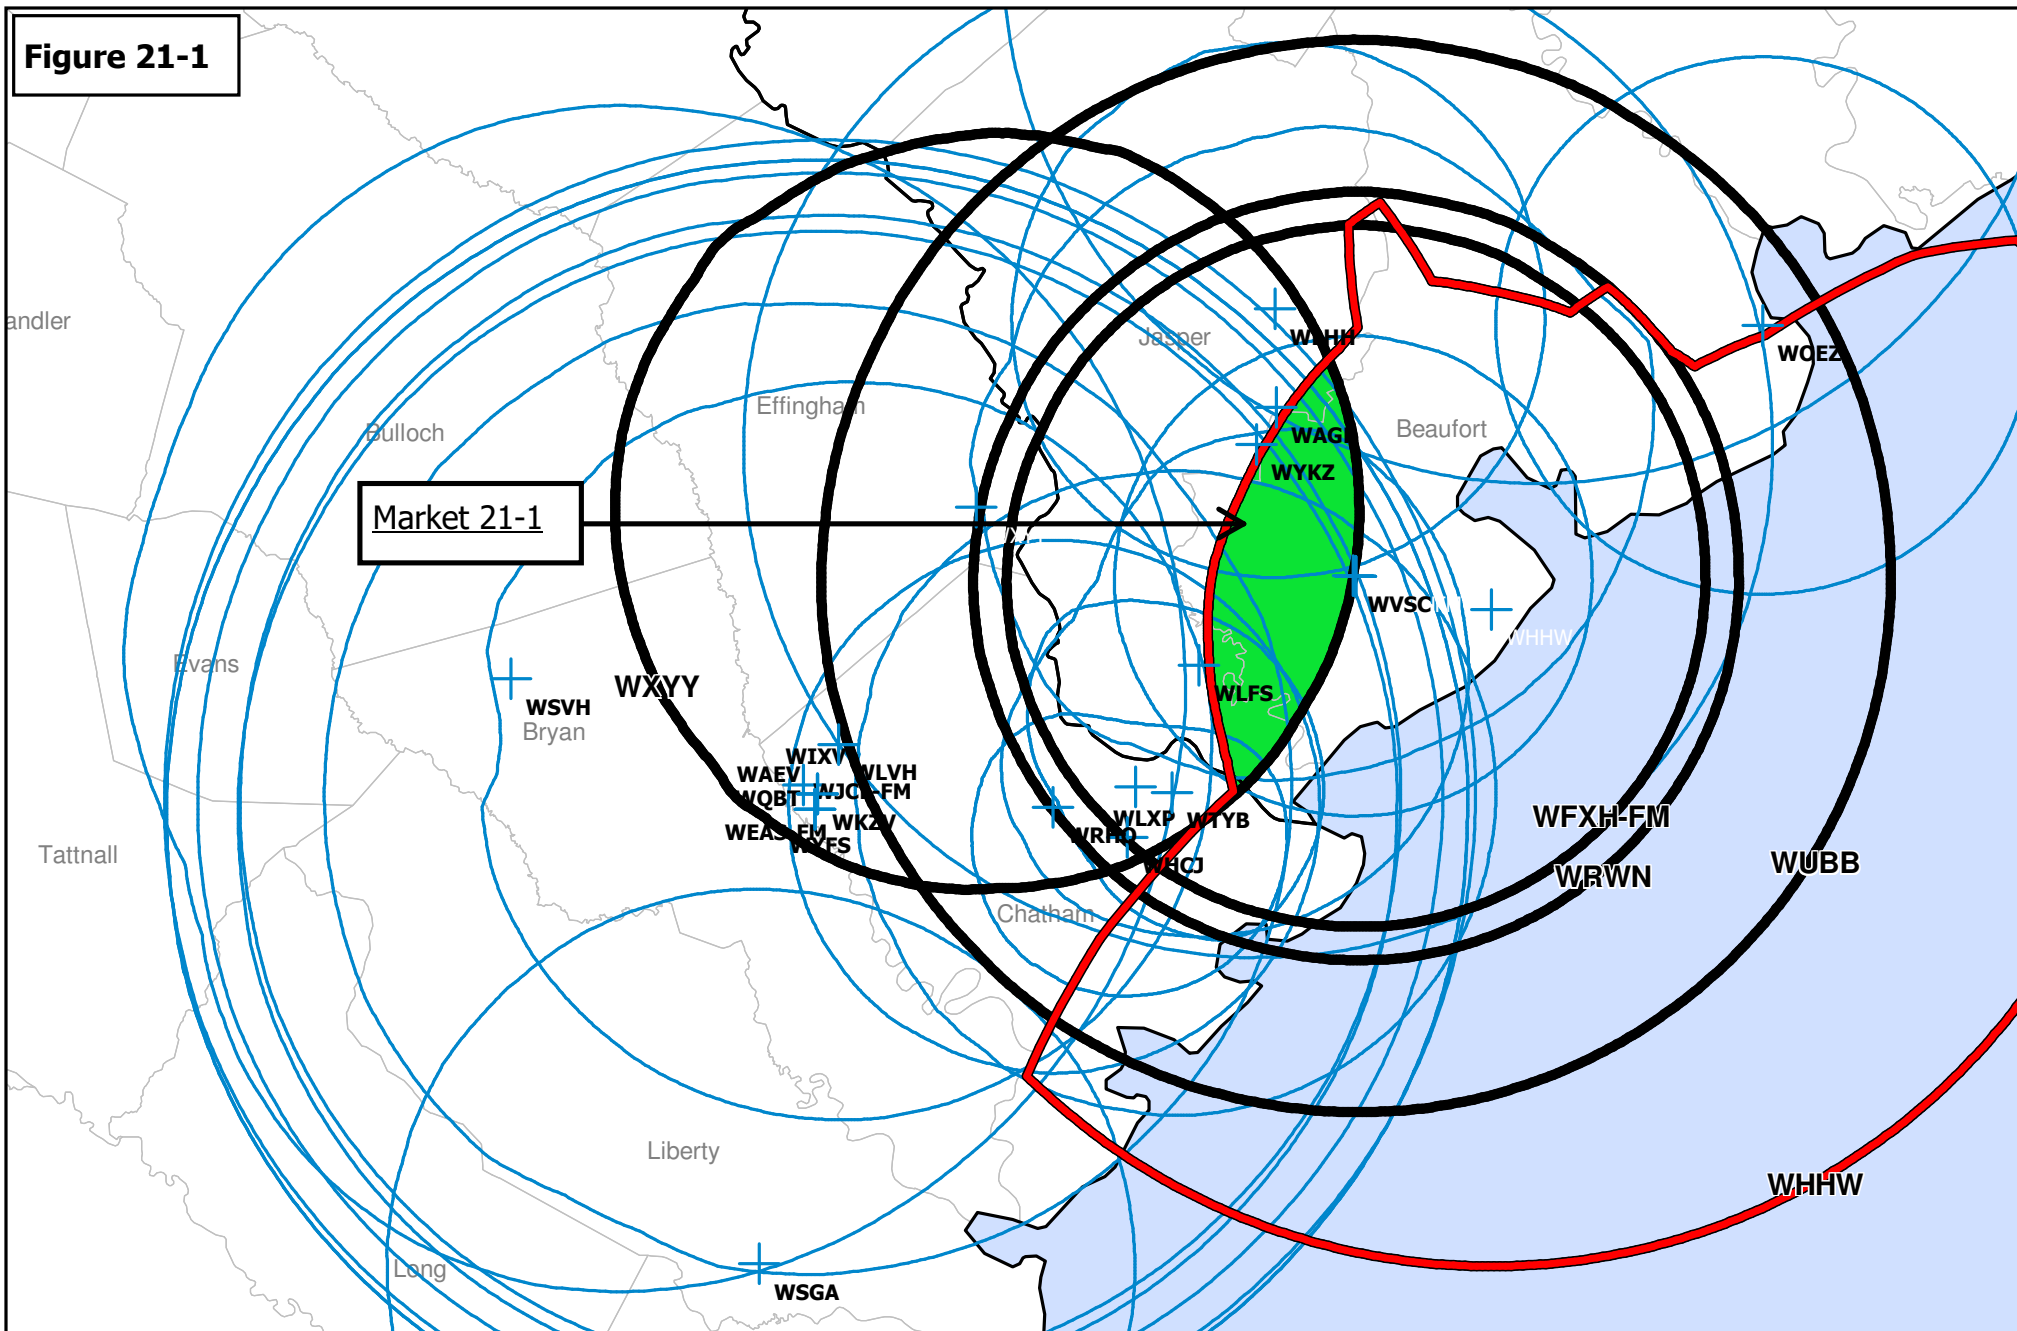

Figure 21-1

Alpha Media Holdings LLC
Non-Nielsen Contour Overlap Market Analysis