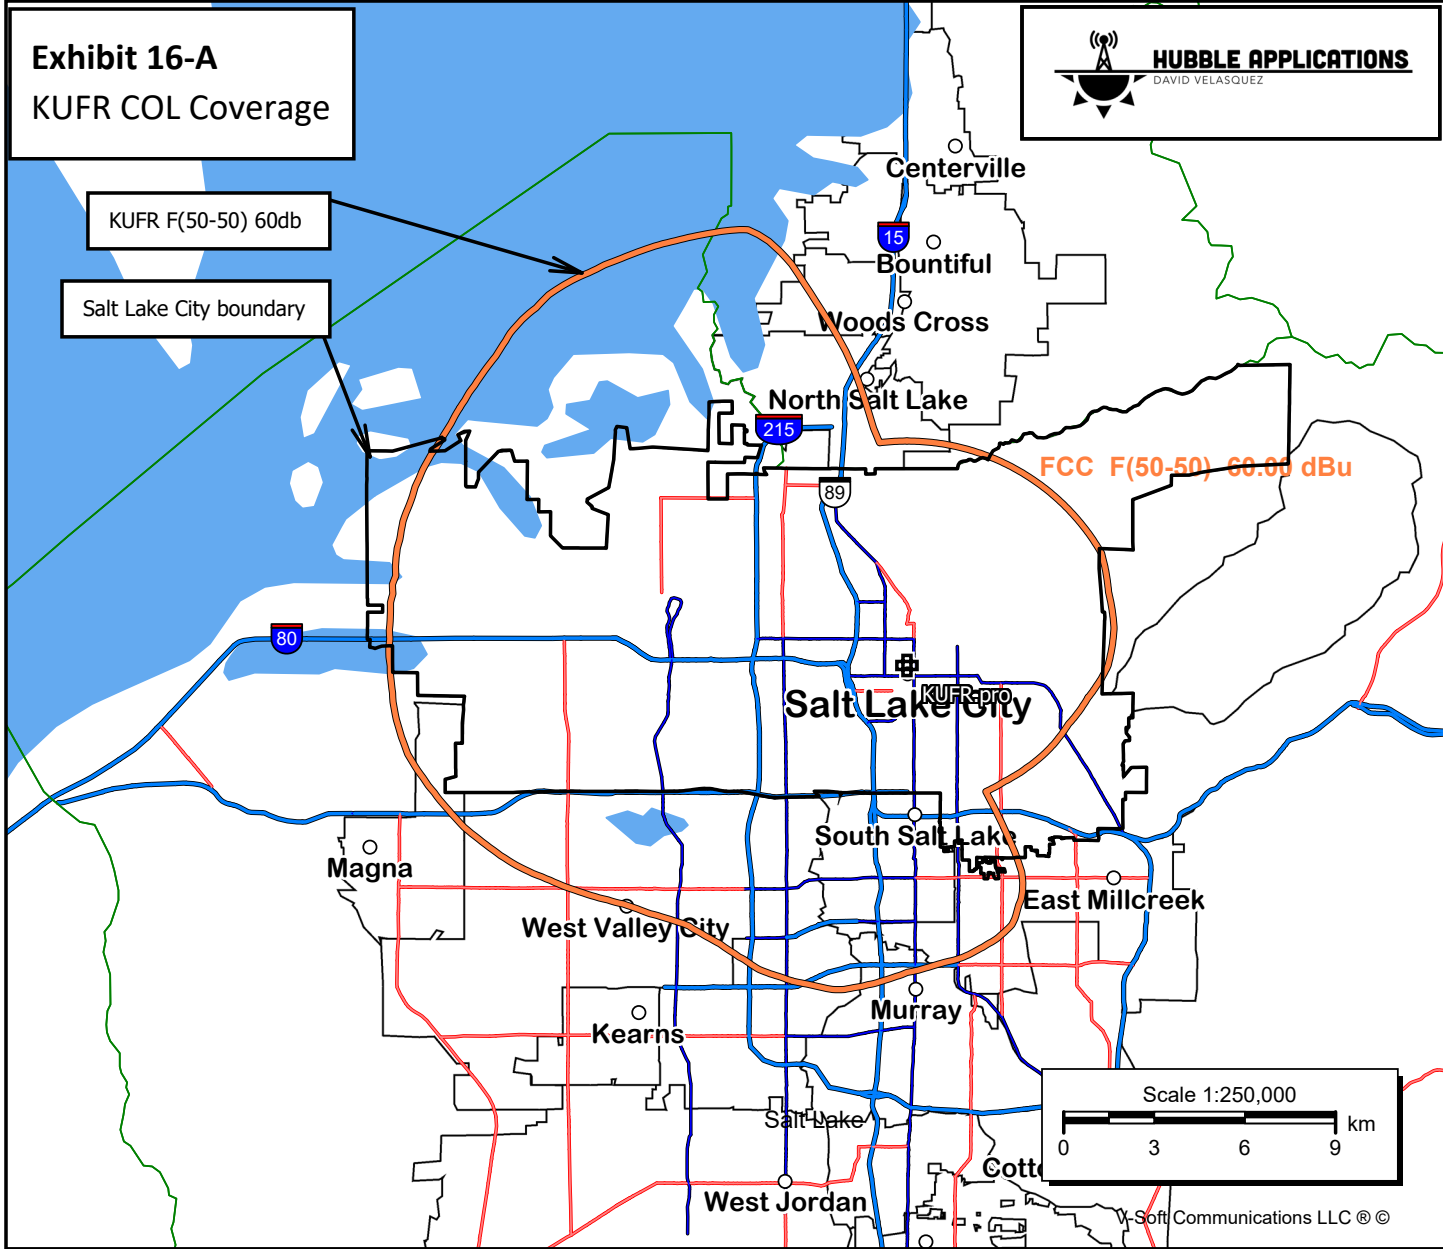

**Community of License Coverage**

The community of license for KUFR is Salt Lake City, Utah. Salt Lake City contains an area of 289.21 sq. km\* and has a population of 199,812\* persons. The proposed facility's 60 dBu F(50,50) contour covers 237.15 sq. km and 172,946 persons within the city limits of Salt Lake City (see Exhibits 16-A and 16-A1). The chart below shows the percentages of both area and population covered within the city limits of Salt Lake City covered by the proposed KUFR facility.

Area	289.21	237.15	82.00%
Population	199,812	172,946	86.55%

Thus, the facility proposed in this application meets the requirement to serve the community of license.

\*Note - The city limits and population were calculated using the 2020 Census data as rendered by V-Soft Communications program Probe 5.

Exhibit 16-A1

Overlap Population Report  
KUFR.pro (219) / Salt Lake City, UT

Overlap Area Type: Intersection  
Areas Included:

KUFR.pro (219): FCC F(50-50) 60.00 dBu (FCC HAAT)  
PLST: Salt Lake City, UT

Population Database: 2020 US Census (PL)

Total Population: 172,946  
Housing Units: 80,810  
Overlap Area: 237.15 sq. km (Area determined using 0.1 km cells)

---

Area Description	Total Population	Total Area [sq. km]	Percent Population	Percent Area
KUFR.pro (219): FCC F(50-50)	330,117	411.23	52.4 %	57.7 %
PLST: Salt Lake City, UT	199,812	289.21	86.6 %	82.0 %