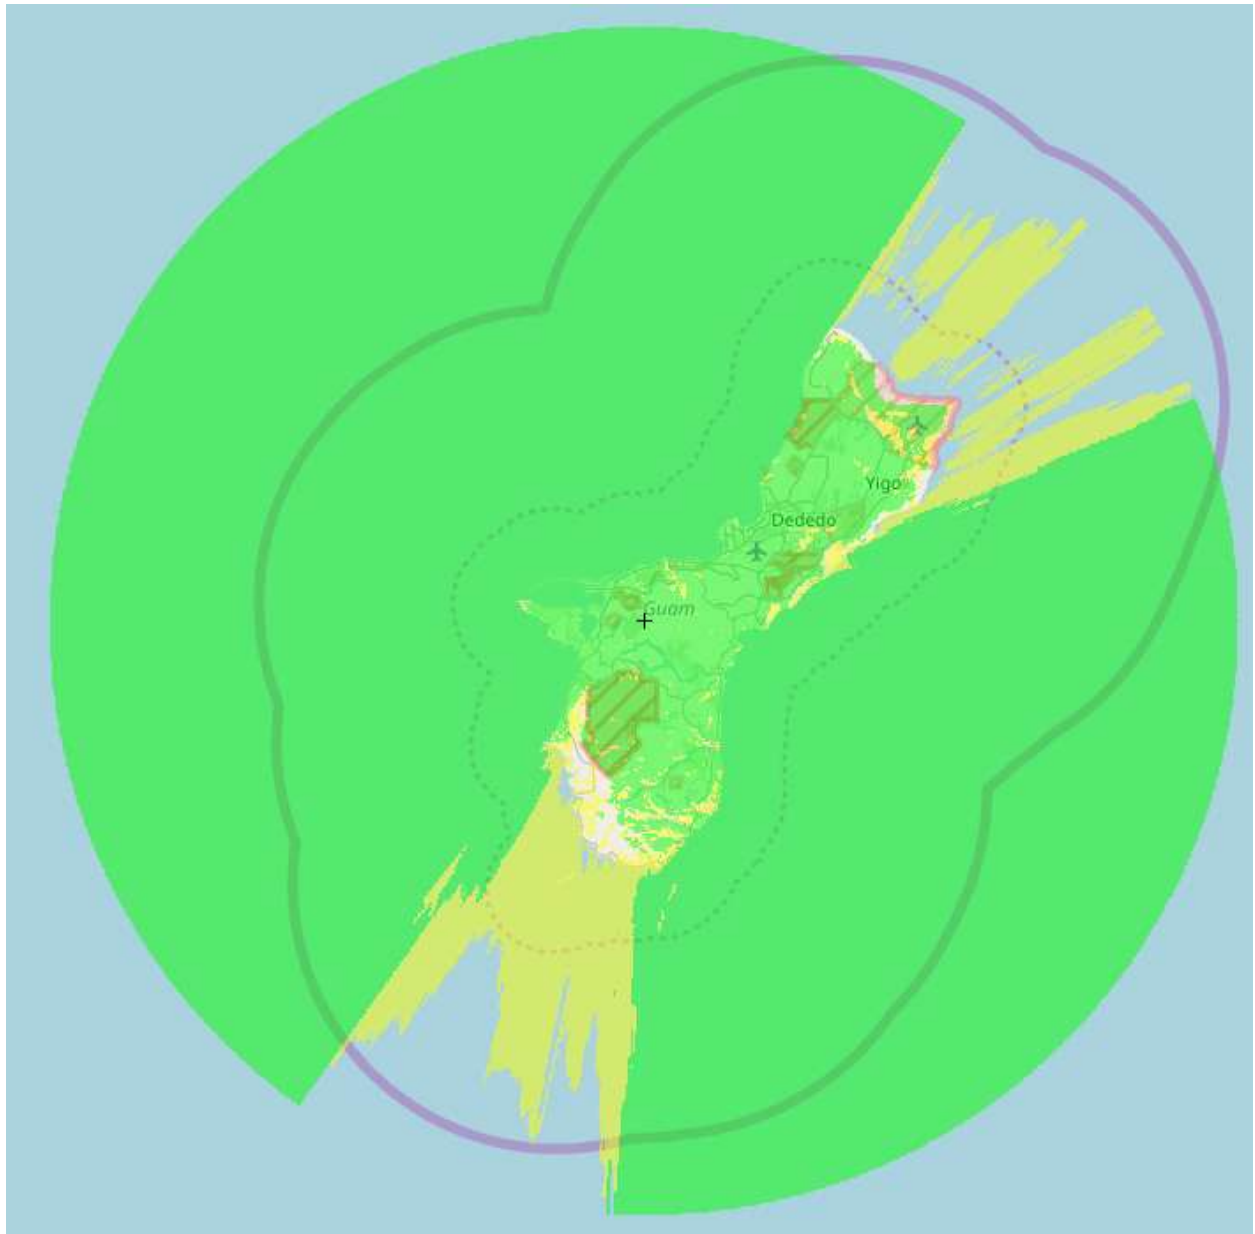

KIJI 101.1 Tumon Guam Facility ID 164176

 70.0 dBμV/m

 60.0 dBμV/m

Strong signal population reached 160091 pop Weak signal population reached 170449 pop