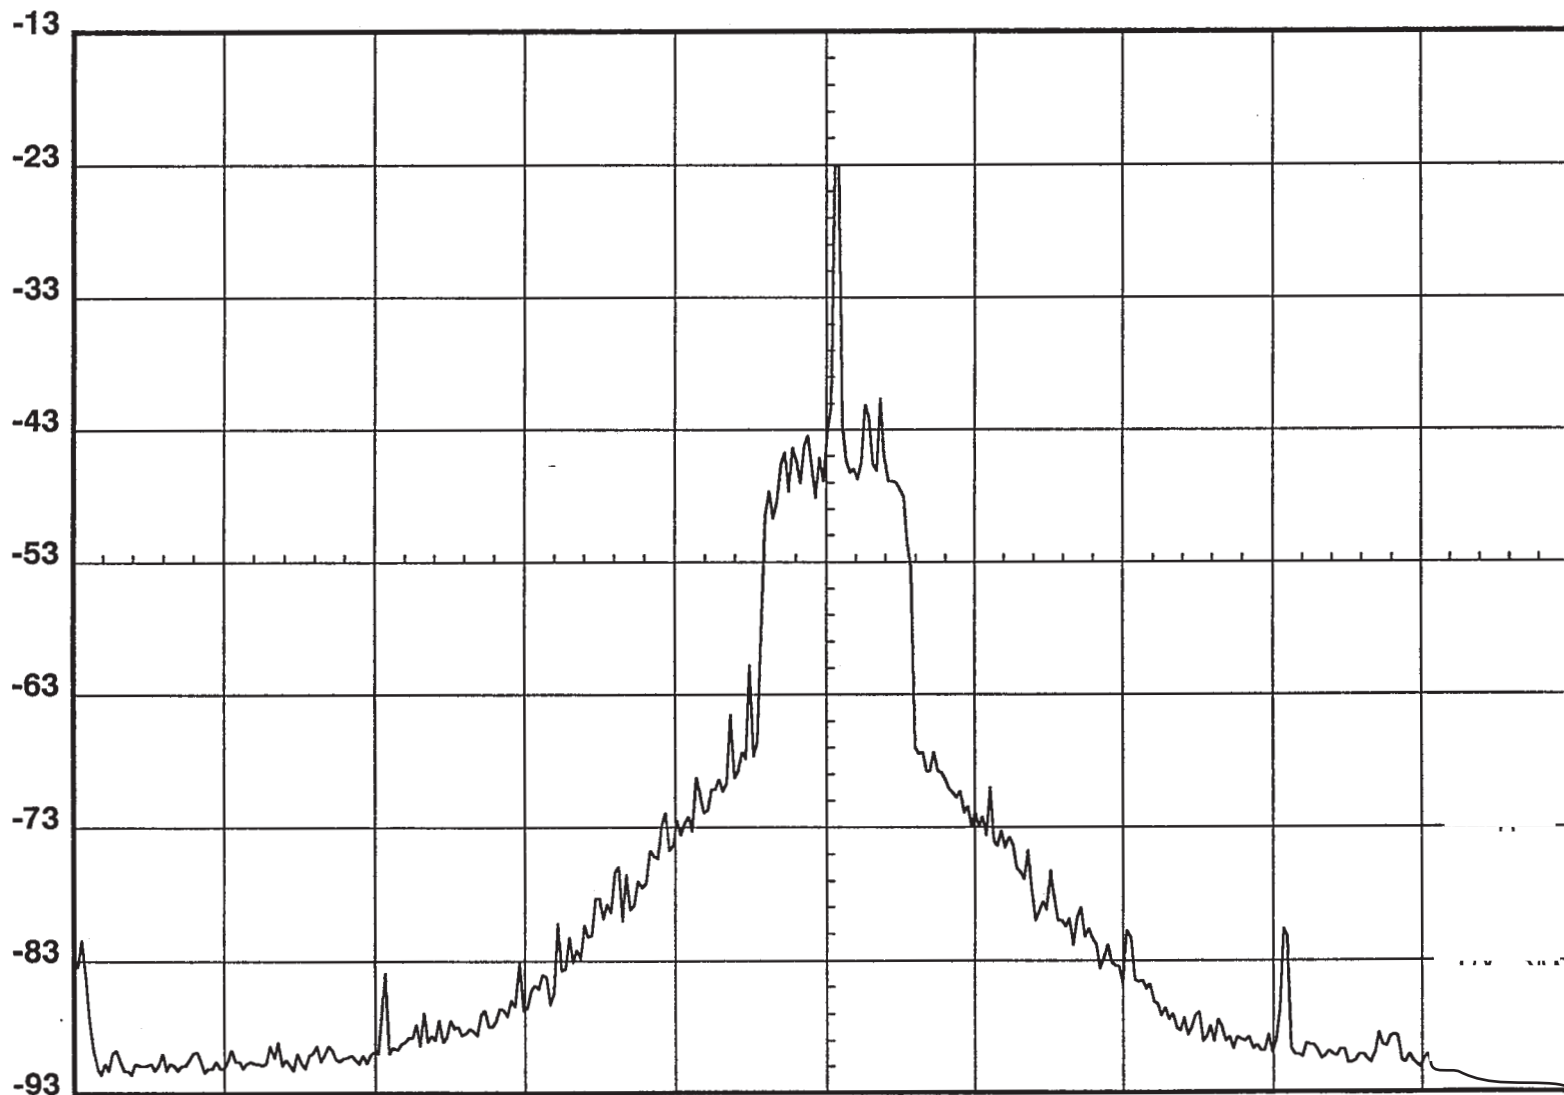

DBM Scan Width Center Frequency Bandwidth
 0.020 01.350 0.3
 MHZ/DIV MHZ KHZ RES

20 dB ATTN

500.000 msec