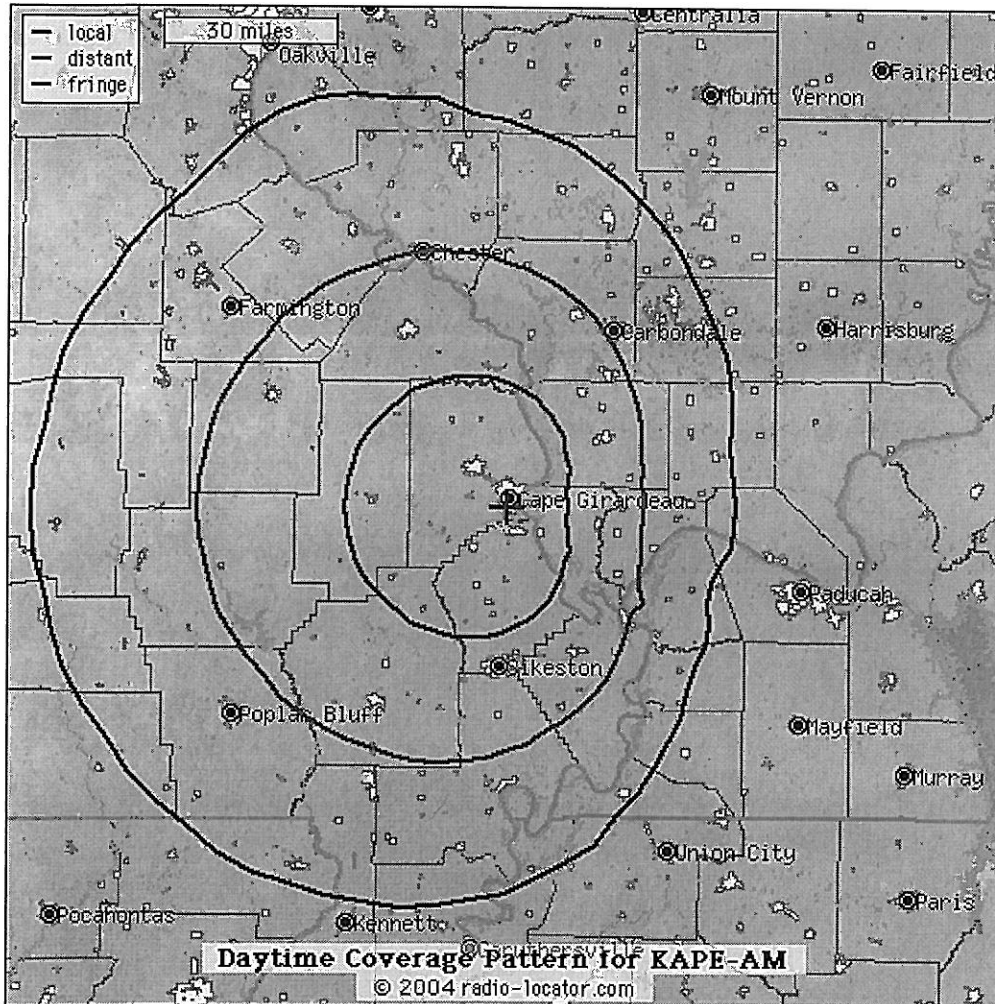

# radio-locator

formerly the MIT List of Radio Stations on the Internet

find US radio stations by location

find by call letters

city/zip  state

**get Free Starbucks for a year!**  
 Participation Required [CLICK HERE](#)

## Predicted daytime coverage pattern for KAPE 1550 AM, Cape Girardeau, MO

This image is intended solely for entertainment purposes. Radio-Locator makes no claims as to the accuracy of this information, nor towards its suitability for any intended purpose.