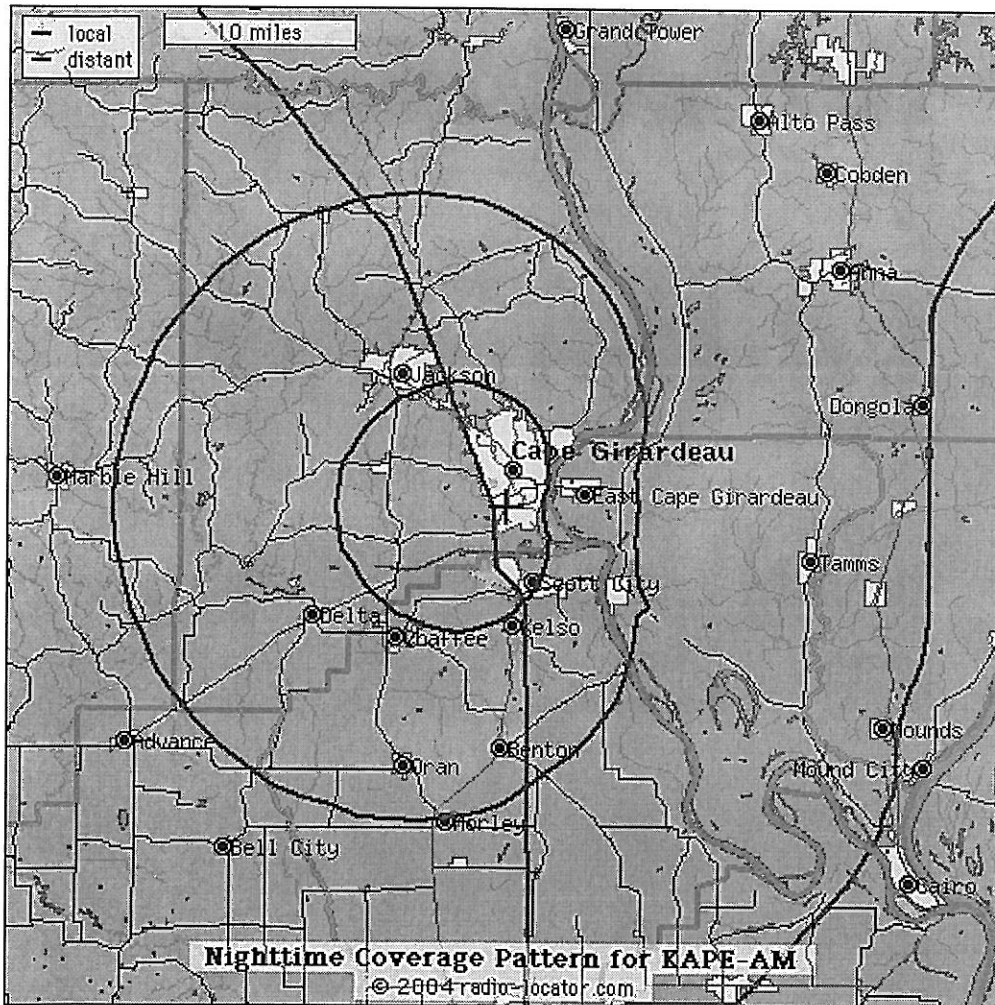

## Predicted nighttime\* coverage pattern for KAPE 1550 AM, Cape Girardeau, MO

\*Please note that this map only shows the predicted "groundwave" coverage of this radio station. At night, changes in the Earth's ionosphere can greatly extend the coverage of AM radio stations. So at night, you may be able to hear this station from a distance much farther than indicated above.

This image is intended solely for entertainment purposes. Radio-Locator makes no claims as to the accuracy of this information, nor towards its suitability for any intended purpose.