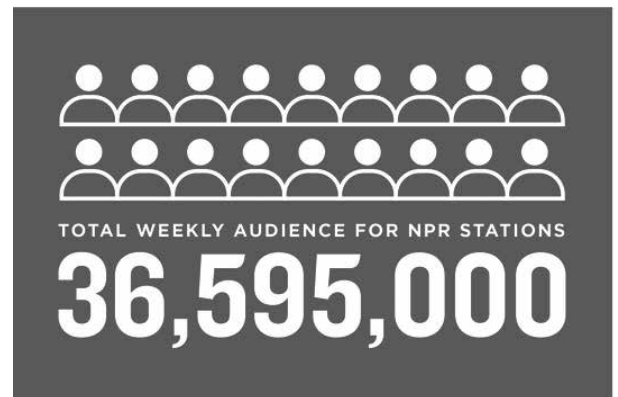

105 MILLION USERS

ACROSS ALL PLATFORMS

28 MILLION
ON-AIR LISTENERS

OF RECORDING SPACES AT HQ
NINETEEN

7.5

900+

**LBS OF COFFEE
BREWED FOR HQ STAFF
PER DAY**

NPR STAFF MEMBERS
WHO MAKE IT HAPPEN EACH AND EVERY DAY