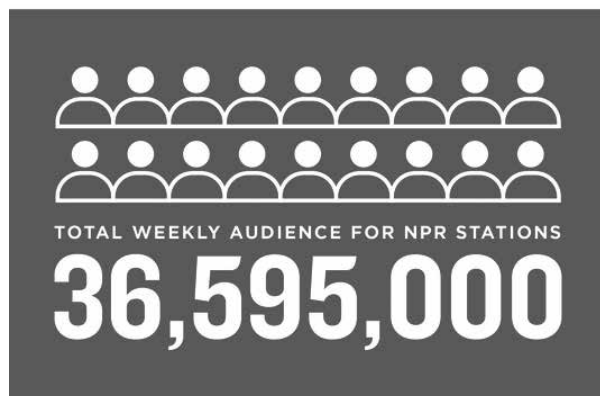

**105 MILLION
USERS**

ACROSS ALL PLATFORMS

28
MILLION
ON-AIR LISTENERS

OF RECORDING SPACES AT HQ
NINETEEN

7.5

LBS OF COFFEE
BREWED FOR HQ STAFF
PER DAY

900+
NPR STAFF MEMBERS
WHO MAKE IT HAPPEN EACH AND EVERY DAY