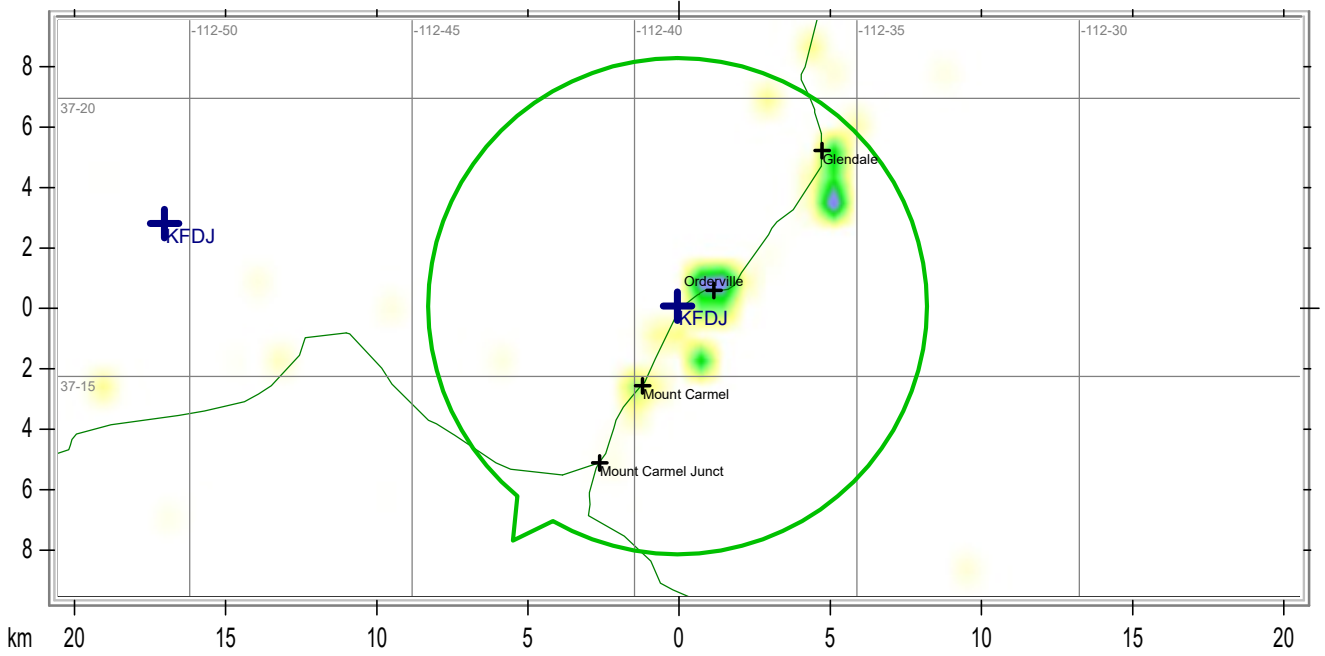

KFDJ, Glendale, FAC 177220

60 dbu Signal Contour Map

State Borders      Highways      Lat/Lon Grid