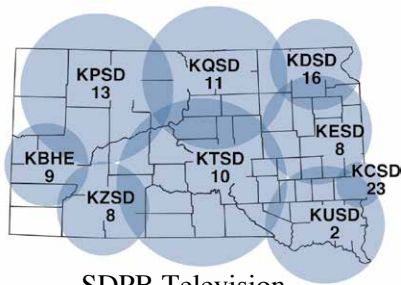

SDPB Television