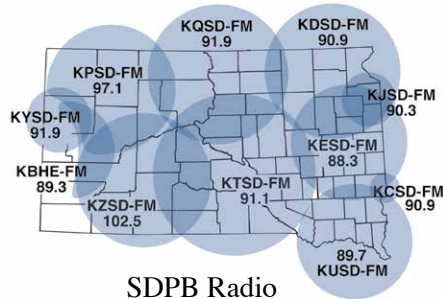

SDPB Radio

Live and on-demand audio and video at SDPB.org

Printed on Recycled Paper