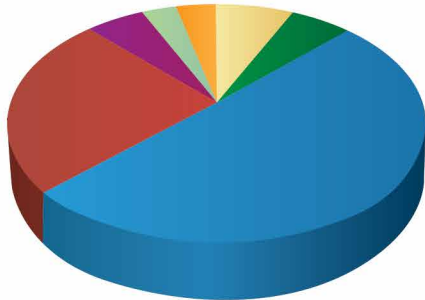

These graphs illustrate SDPB's and Friends of SDPB's 2015 Fiscal Years which ran from July 1, 2014 to June 30, 2015. The graphs show how we were able to put your investment in SDPB to use to create great programming for you. We are proud to have earned your support. We appreciate our members and the support from the State of South Dakota.

South Dakota Public Broadcasting & Friends of SDPB

Fiscal Year 2015 Expenditure Summary
Total Expenditures: $8,284,278

- TV & Radio Production & Programming - 50%
- Marketing & Development - 5%
- Administration - 7%
- Capital Assets - 3%
- Underwriting & Grant Solicitation - 3%
- Fundraising & Membership - 5%
- Engineering & Operations - 27%