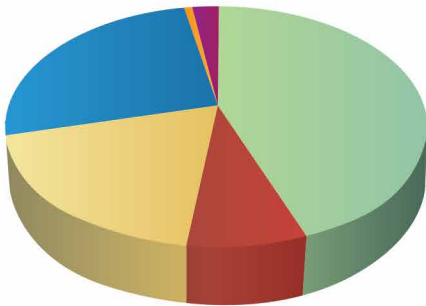

South Dakota Public Broadcasting & Friends of SDPB

Fiscal Year 2015 Revenue Summary
Total Revenue: $8,587,227

- Membership & Underwriting Income - 27%
- Other Friends Income - 1%
- CPB Grants - 18%
- In-kind Contributions - 2%
- State Appropriation - 45%
- SDPB Grants & Other Income - 7%