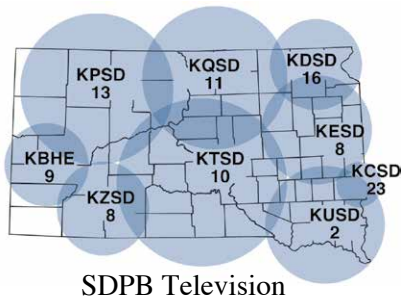

SDPB Television