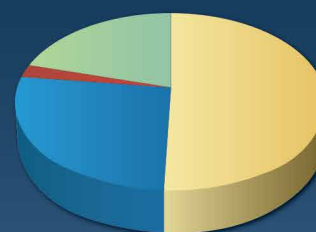

Friends of SDPB FY15 Revenues by Source

Total Giving: $2,931,881

- Support from Individuals $1,484,176
- Support from Corporations $764,843
- Support from Other Sources (Grants, capital assets, gifts) $72,113
- Endowment Changes $610,749