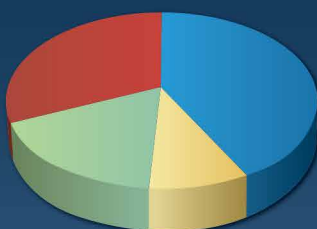

Total Giving

Including Planned Gifts

Total Assets

Total Number of Members

Friends of SDPB Expenditures

Total Expenditures: \$2,423,948

- Transfers to SDPB Network for Programming Funds \$1,234,163
- Direct payments to SDPB partners/vendors on behalf of SDPB \$265,789
- Transfer to Endowments \$507,934
- Fundraising Costs \$923,996