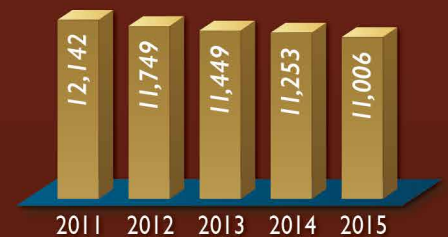

Total Giving

Including Planned Gifts

Total Assets

Total Number of Members

Friends of SDPB Expenditures

Total Expenditures: \$2,423,948

- Transfers to SDPB Network for Programming Funds \$1,234,163
- Direct payments to SDPB partners/vendors on behalf of SDPB \$265,789
- Transfer to Endowments \$507,934
- Fundraising Costs \$923,996