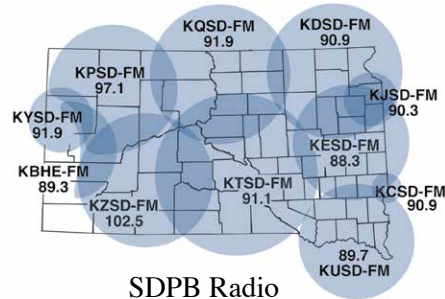

SDPB Radio

Live and on-demand audio and video at SDPB.org

Printed on Recycled Paper