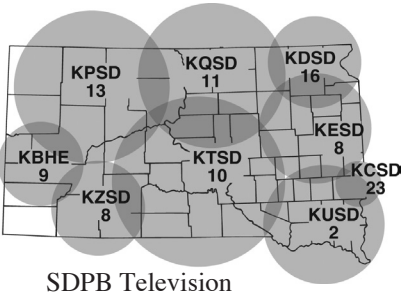

SDPB Television