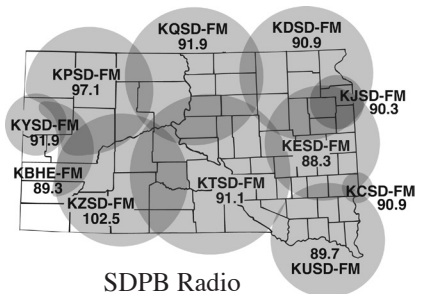

SDPB Radio

Live and on-demand audio and video at SDPB.org

Printed on Recycled Paper