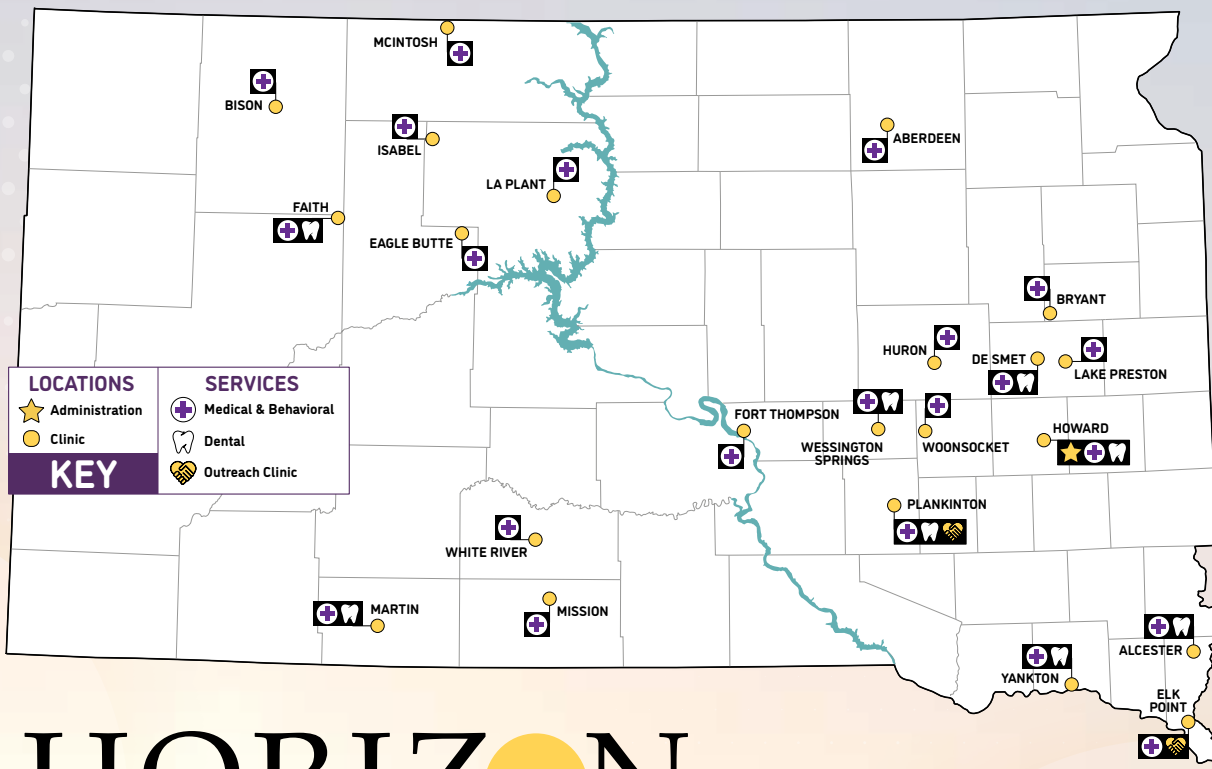

22
Communities

32
Clinics

28k
Sq. Miles

HORIZON
Health Care
www.horizonhealthcare.org

We See Everyone
MEDICAL • DENTAL • BEHAVIORAL HEALTH