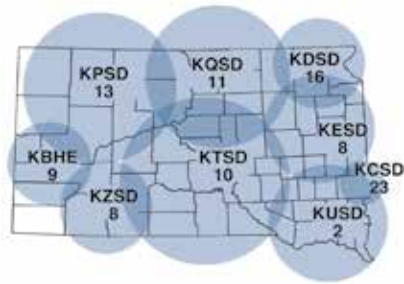

SDPB Television