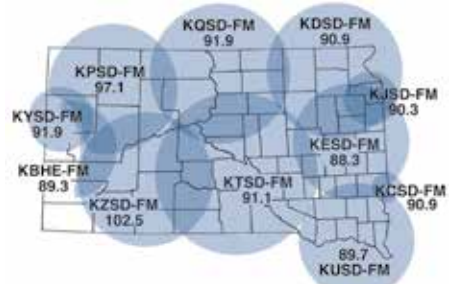

SDPB Radio

Live and on-demand audio and video at **SDPB.org**

The number on the top of your address is your membership expiration date. The number on the left is your identification. Please use for membership renewals. This will reduce our processing time and speed up your service.

Printed on Recycled Paper

INTRODUCING