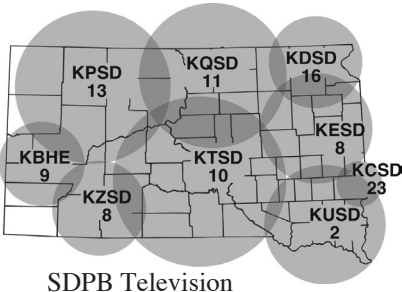

SDPB Television