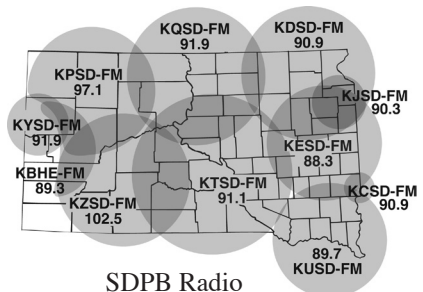

SDPB Radio

Live and on-demand audio and video at SDPB.org

Printed on Recycled Paper