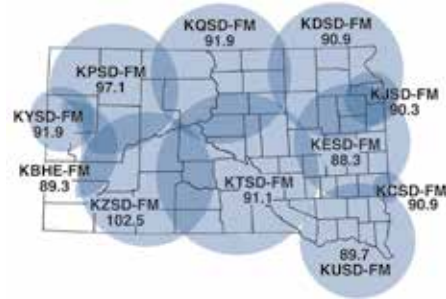

SDPB Radio

Live and on-demand audio and video at **SDPB.org**

The number on the top of your address is your membership expiration date. The number on the left is your identification. Please use for membership renewals. This will reduce our processing time and speed up your service.

Printed on Recycled Paper