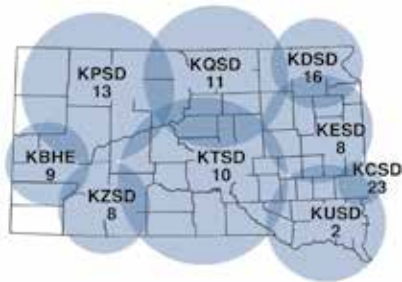

SDPB Television