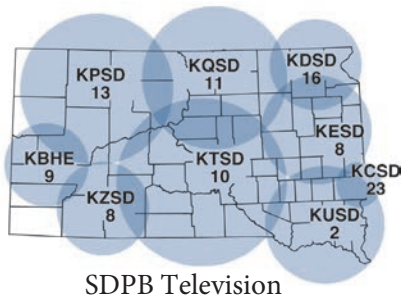

SDPB Television