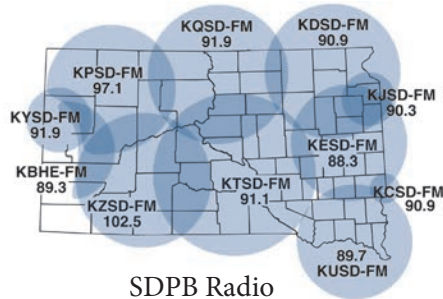

SDPB Radio

Live and on-demand audio and video at SDPB.org

Printed on Recycled Paper