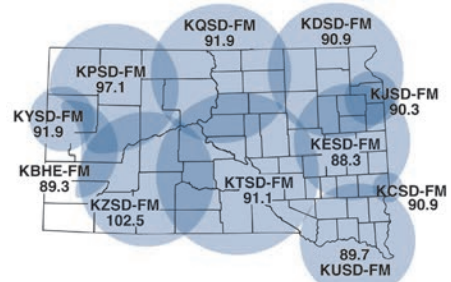

SDPB Radio

Live and on-demand audio and video at SDPB.org

The number on the top of your address is your membership expiration date. The number on the left is your identification. Please use for membership renewals. This will reduce our processing time and speed up your service.

Printed on Recycled Paper