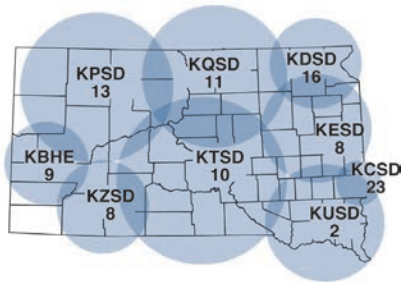

601 N Phillips Avenue
Suite 100
Sioux Falls, SD 57104

SDPB Television