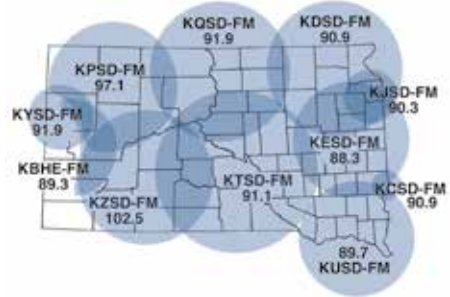

1 year (6 issues) \$25
2 years (12 issues) \$45
3 years (18 issues) \$59

SUBSCRIBE TODAY!

Just \$25 for one year (six issues)!

SOUTH DAKOTA
MAGAZINE

1-800-456-5117 | SouthDakotaMagazine.com

SDPB Television