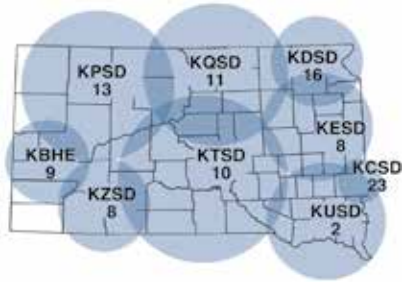

1 year (6 issues) \$25
2 years (12 issues) \$45
3 years (18 issues) \$59

SUBSCRIBE TODAY!

Just \$25 for one year (six issues)!

SOUTH DAKOTA
MAGAZINE

1-800-456-5117 | SouthDakotaMagazine.com

SDPB Television