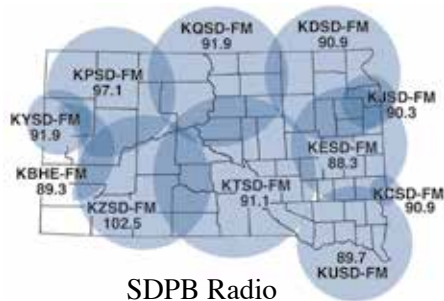

SDPB Radio

Live and on-demand audio and video at SDPB.org

Printed on Recycled Paper

NORTH GROWN HARD

CELEBRATING A QUASQUICENTENNIAL'S WORTH OF STORIES

SDPB 1: DECEMBER 6 - 8PM (7 MT)

ROCK GARDEN TOUR