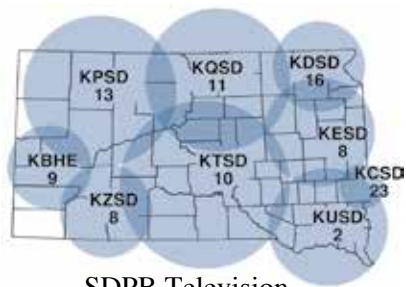

SDPB Television