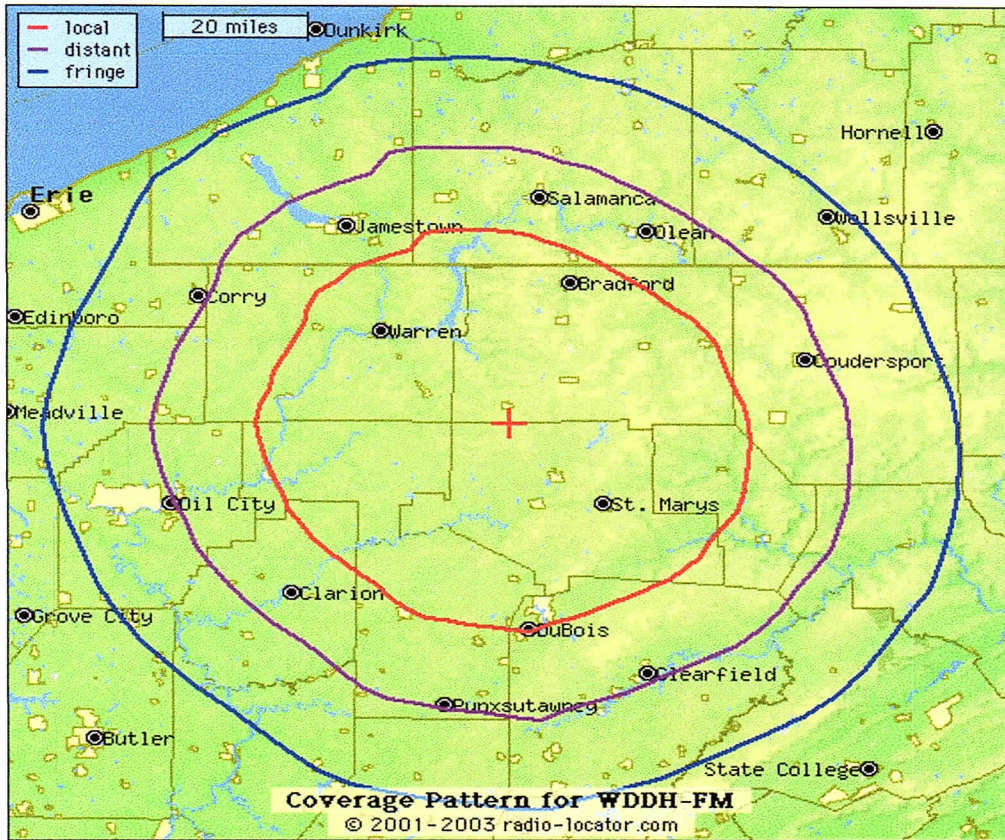

WDDH FM 97.5 the Hound COVERAGE MAP

PO BOX 0 ~ 14902 BOOT JACK RD. ~ RIDGWAY, PA 15853 ~ 814-772-9700 ~ 814-772-9750 FAX

STREAMING LIVE AT www.houndcountry.com CHECK US OUT!