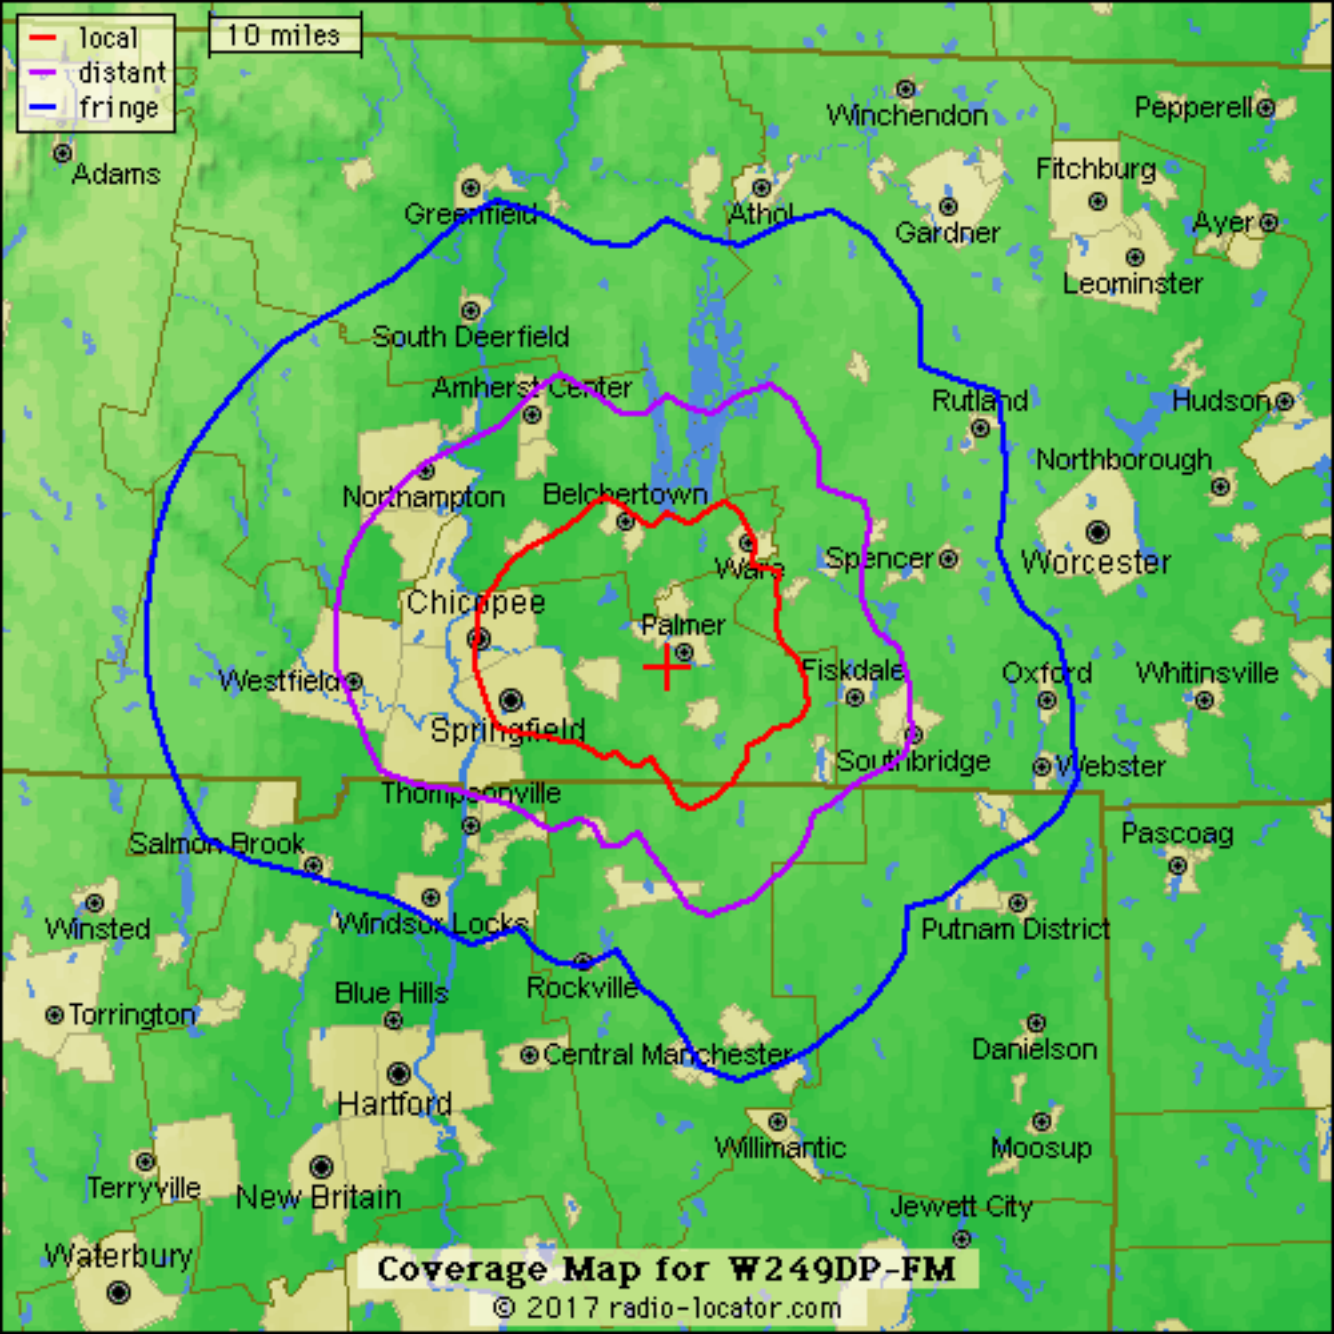

- local
- distant
- fringe

10 miles

Coverage Map for W249DP-FM