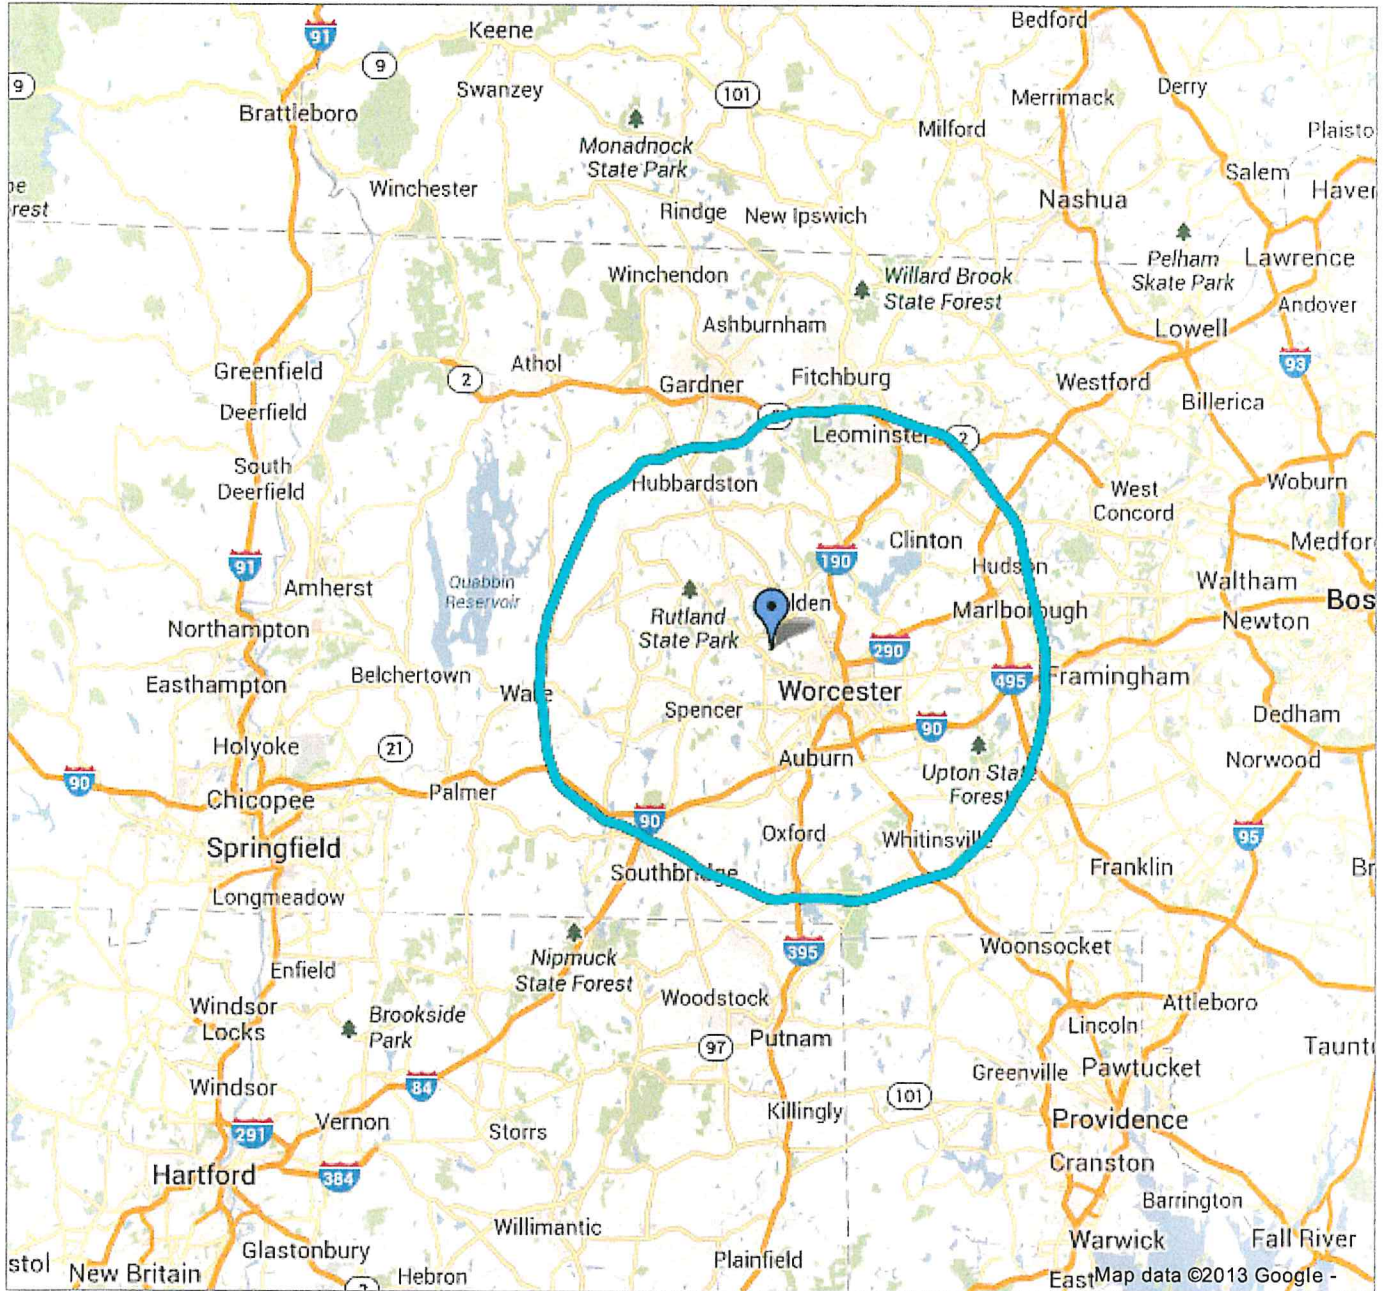

To see all the details that are visible on the screen, use the "Print" link next to the map.

Displaying content from transition.fcc.gov

The content displayed below and overlaid onto this map is provided by a third party, and Google is not responsible for it. Information you enter below may become available to the third party.

60 dBu Service Contour for WICN, 90.5 MHz, Worcester, MA

-  WICN, Worcester, MA
-  90.5 MHz -- FCC File No. BLED-20100203ACD
-  60 dBu Service contour
-  60 dBu Service contour (alternate color)
- 