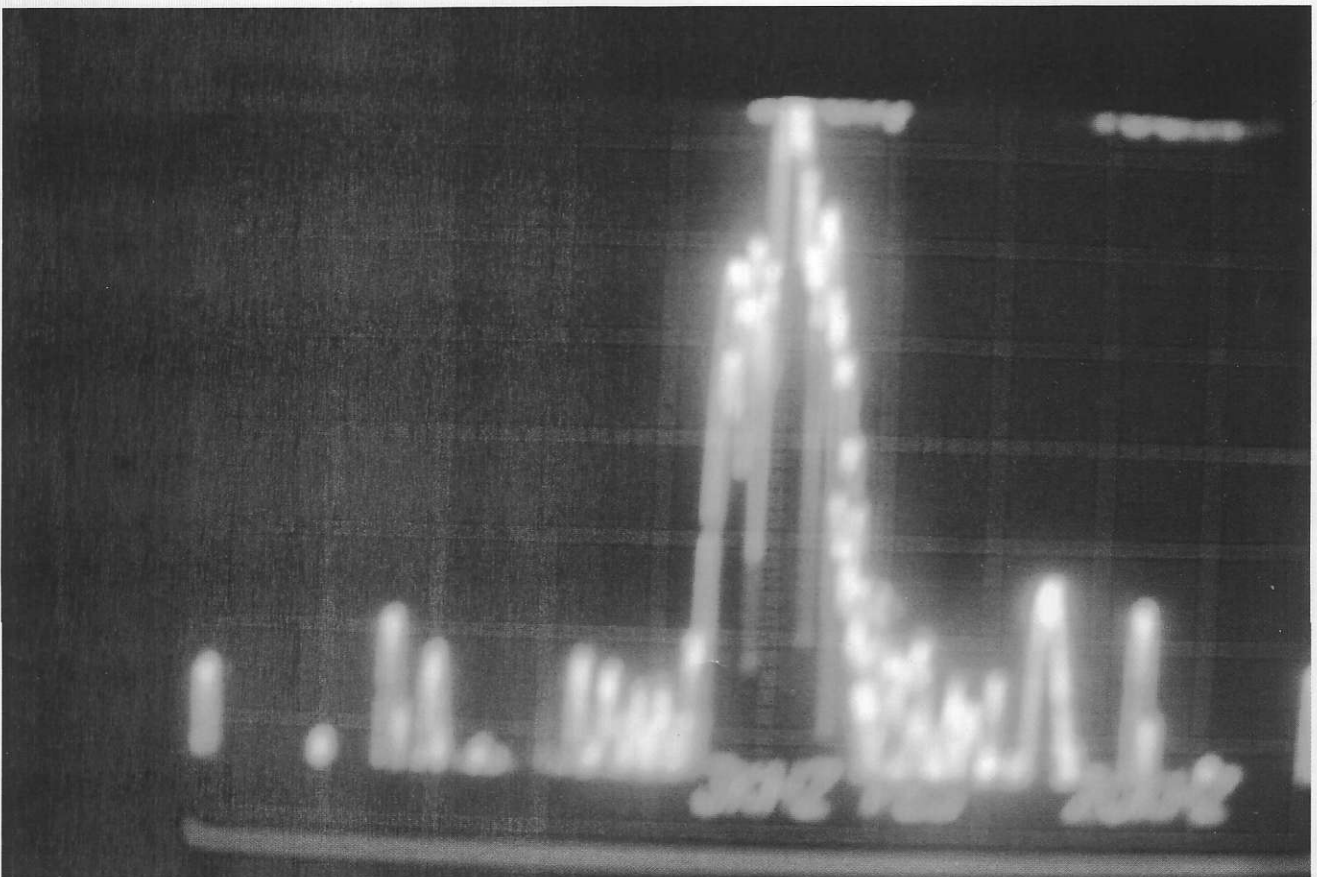

Occupied Bandwidth Measurement

KHND-AM

1470khz

1-12-2020

Occupied Bandwidth 10db/div 10kHz/div

Occupied Bandwidth 10db/div 20kHz/div