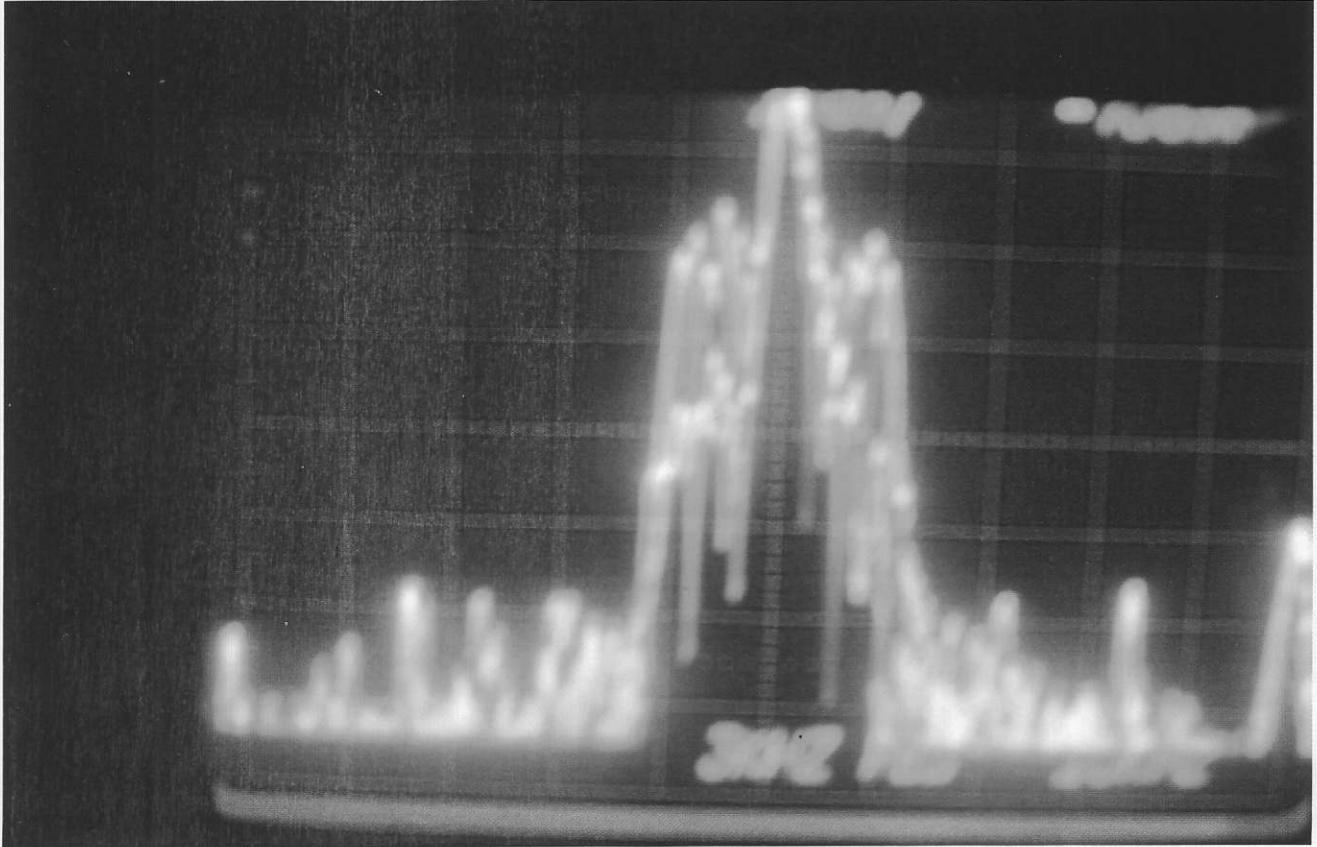

Occupied Bandwidth Measurement

KHND-AM

1470khz

1-12-2020

Occupied Bandwidth 10db/div 10kHz/div

Occupied Bandwidth 10db/div 20kHz/div