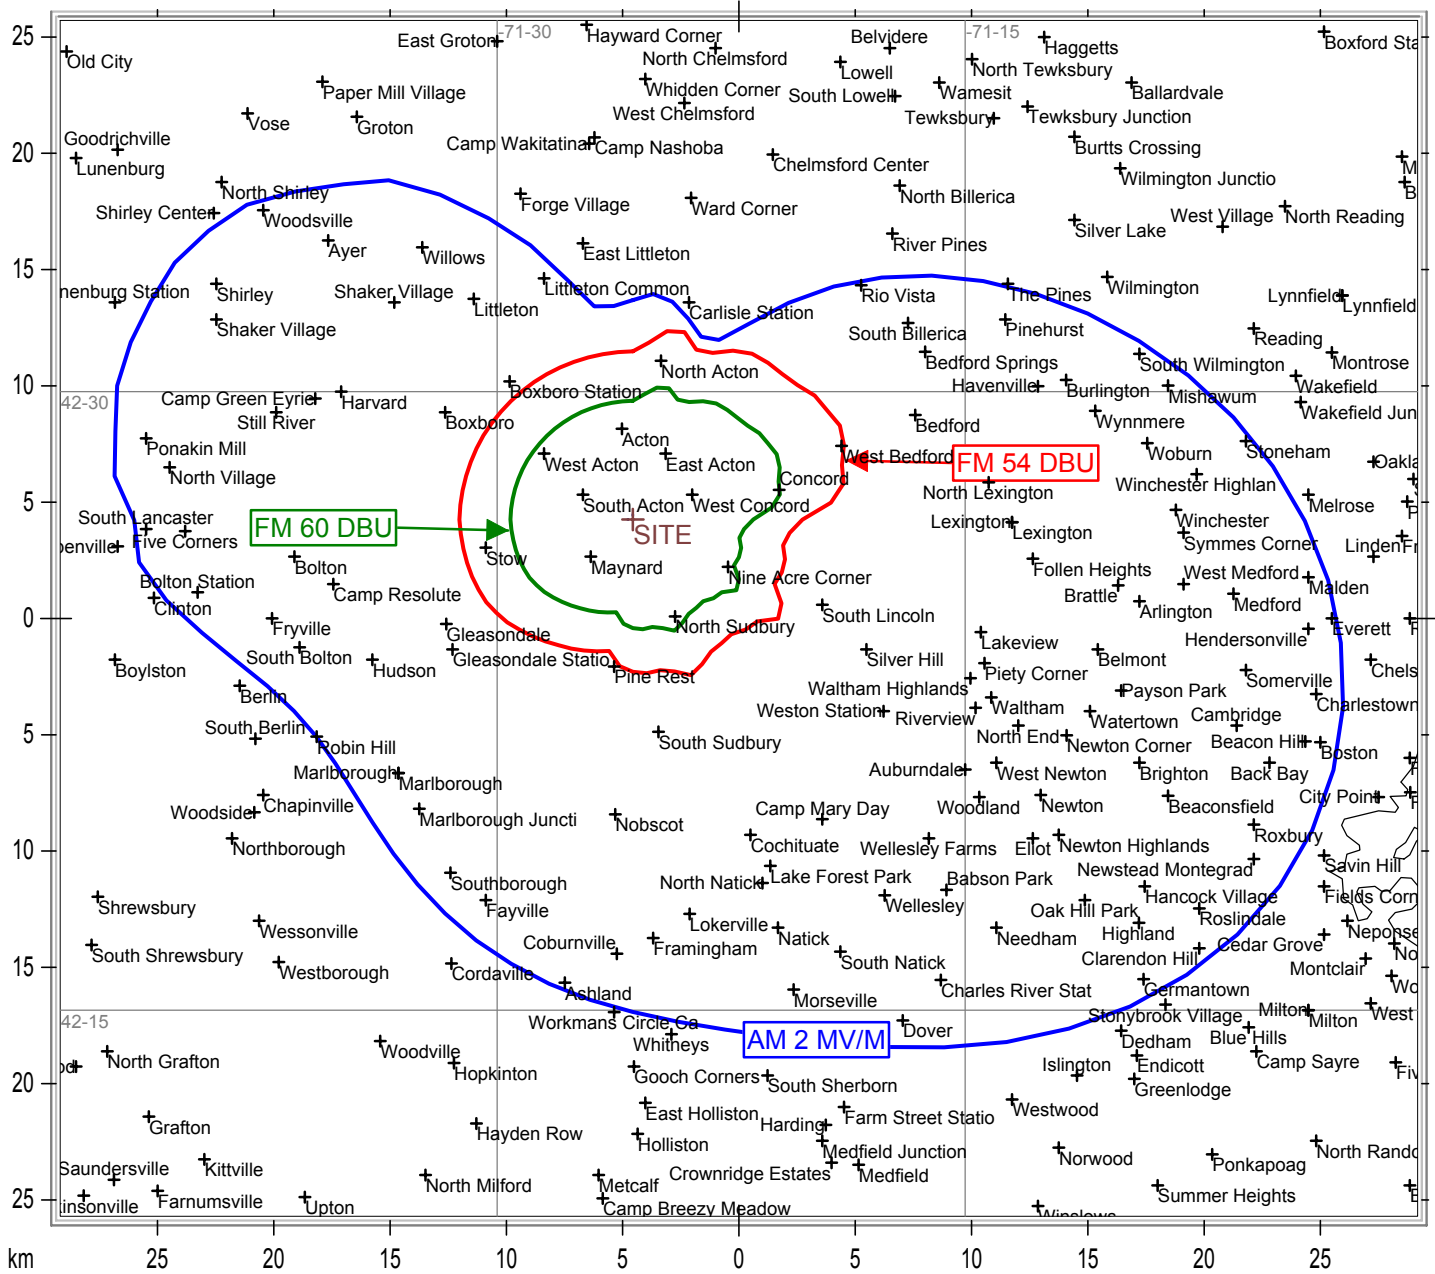

WBNW AM/FM COVERAGE MAP

AM - 1120 KILOHERTZ 5 KW DA-D, FM - 102.9 MEGAHERTZ 82 W DA

FM 60 DBU POPULATION IS 41,718, 54 DBU IS 60,714 AND AM 2 MV/M IS 1,531,251

State Borders Lat/Lon Grid